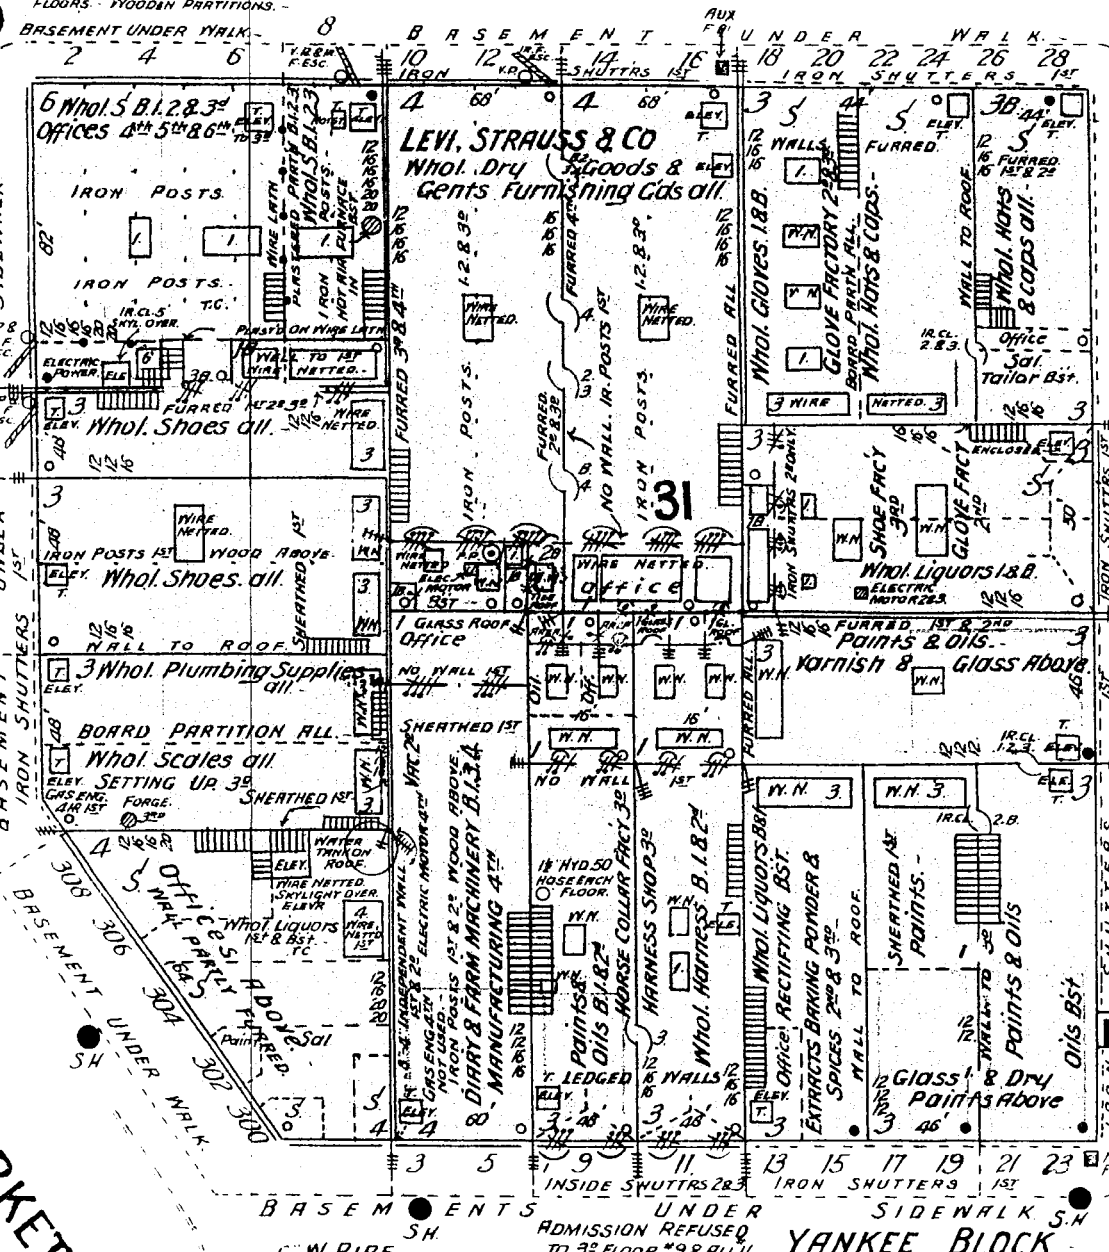

16

8

BATTERY ST.

ST.

FRONT ST.

ST. 68'9" wide

MARKET ST.

ST. 68'9" wide

MARKET ST.

ST. 68'9" wide

UNION BLOCK

DAVIS 68'9" wide

BEALE ST. (82 1/2 feet wide)

ST.

DRUMM ST.

ST.

BEALE ST. (82 1/2 feet wide)

MAIN ST 6' N.P.

MARKET ST.

ST.

UNION BLOCK

DRUMM

Scale of Feet. 0 10 20 30 40 50 100 150

15