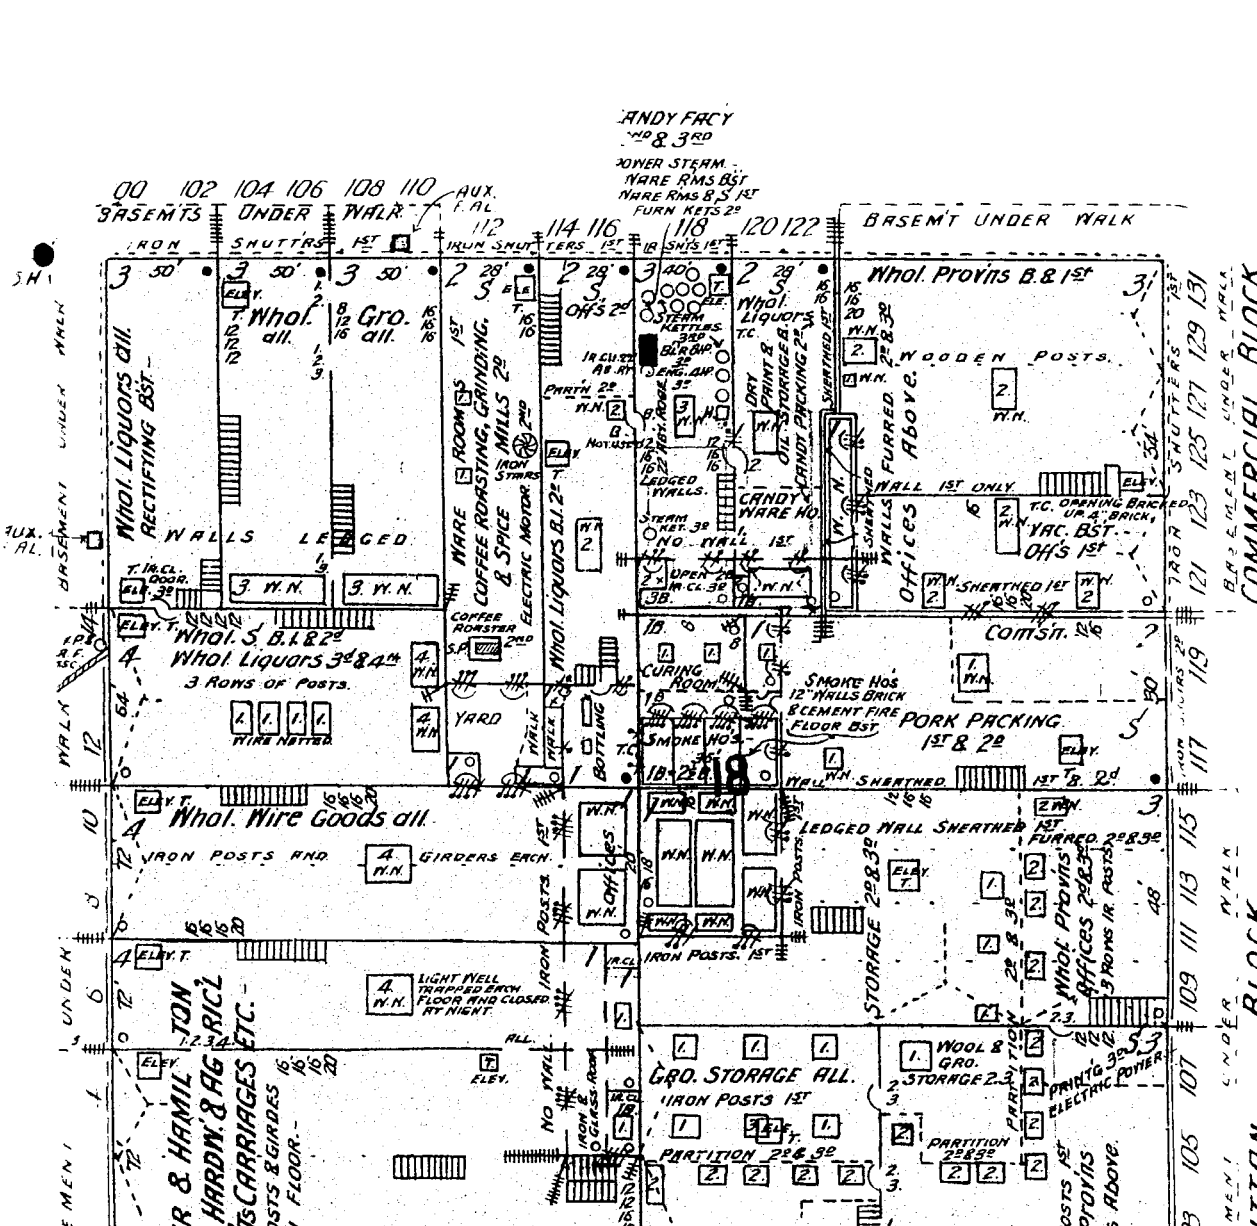

16

8

BATTERY ST.

ST.

FRONT ST.

ST. 68'9" wide

MARKET ST.

ST. 68'9" wide

MARKET ST.

ST. 68'9" wide

UNION BLOCK

DAVIS 68'9" wide

BEALE ST. (82 1/2 feet wide)

ST.

DRUMM ST.

ST.

BEALE ST. (82 1/2 feet wide)

MAIN ST 6' N.P.

MARKET ST.

ST.

UNION BLOCK

DRUMM

Scale of Feet. 0 10 20 30 40 50 100 150

15

25

128

26

26

5

32