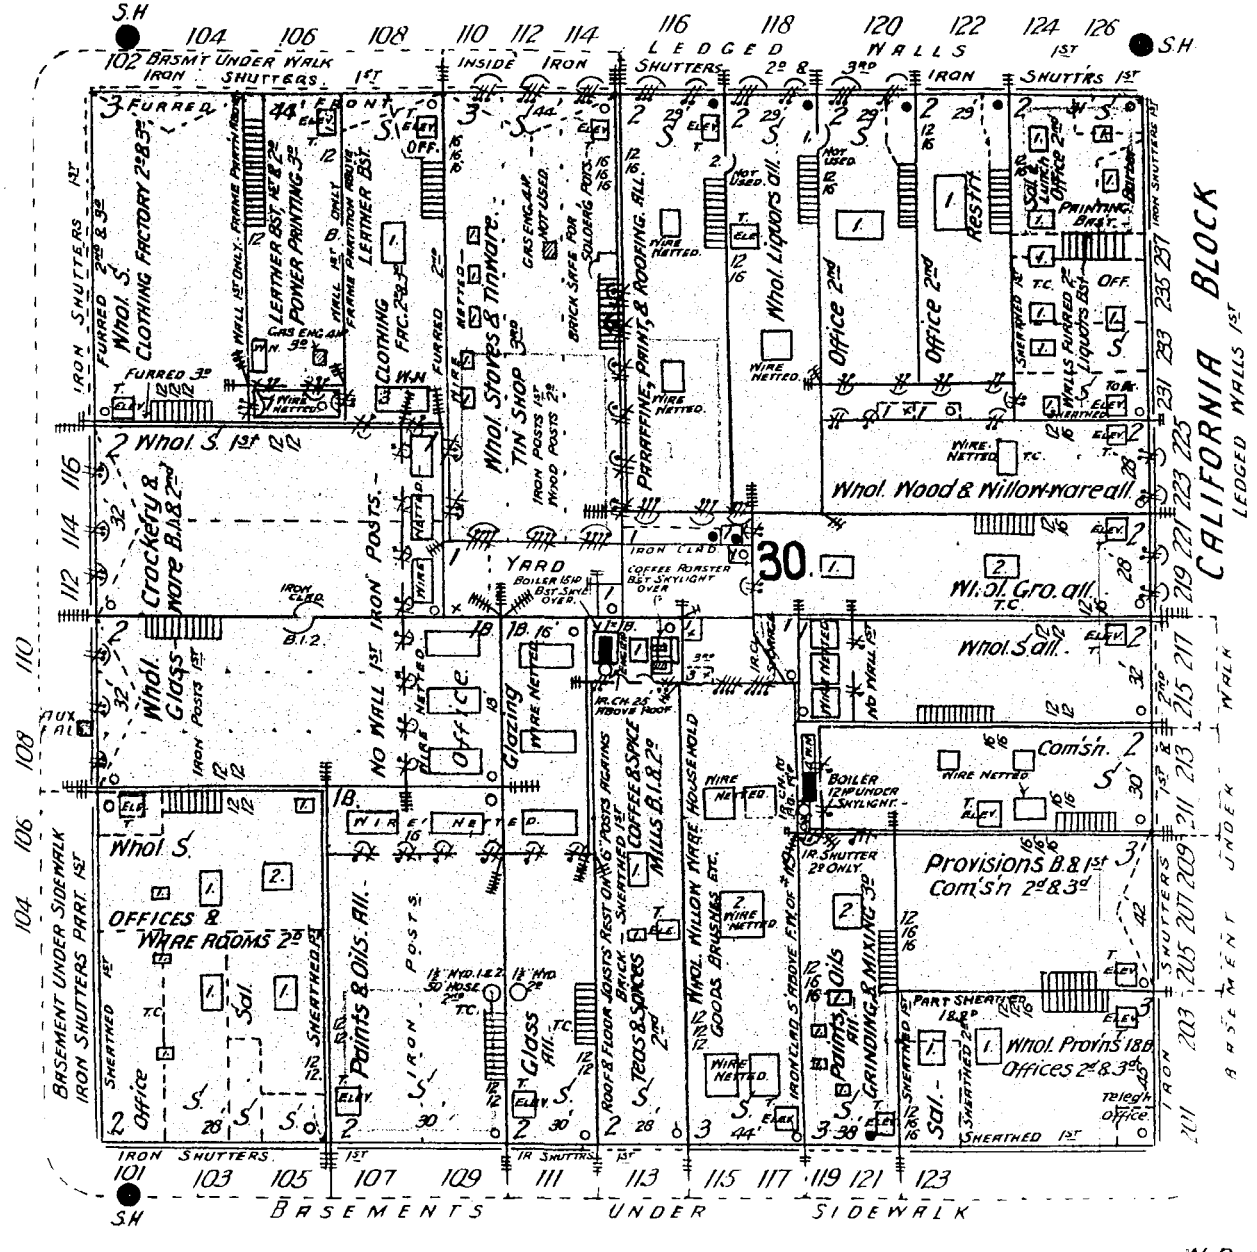

16

8

BATTERY ST.

ST.

FRONT ST.

ST. 68'9" wide

MARKET ST.

ST. 68'9" wide

MARKET ST.

ST. 68'9" wide

UNION BLOCK

DAVIS 68'9" wide

BEALE ST. (82 1/2 feet wide)

ST.

DRUMM ST.

ST.

BEALE ST. (82 1/2 feet wide)

MAIN ST 6' N.P.

MARKET ST.

ST.

UNION BLOCK

DRUMM

Scale of Feet. 0 10 20 30 40 50 100 150

15