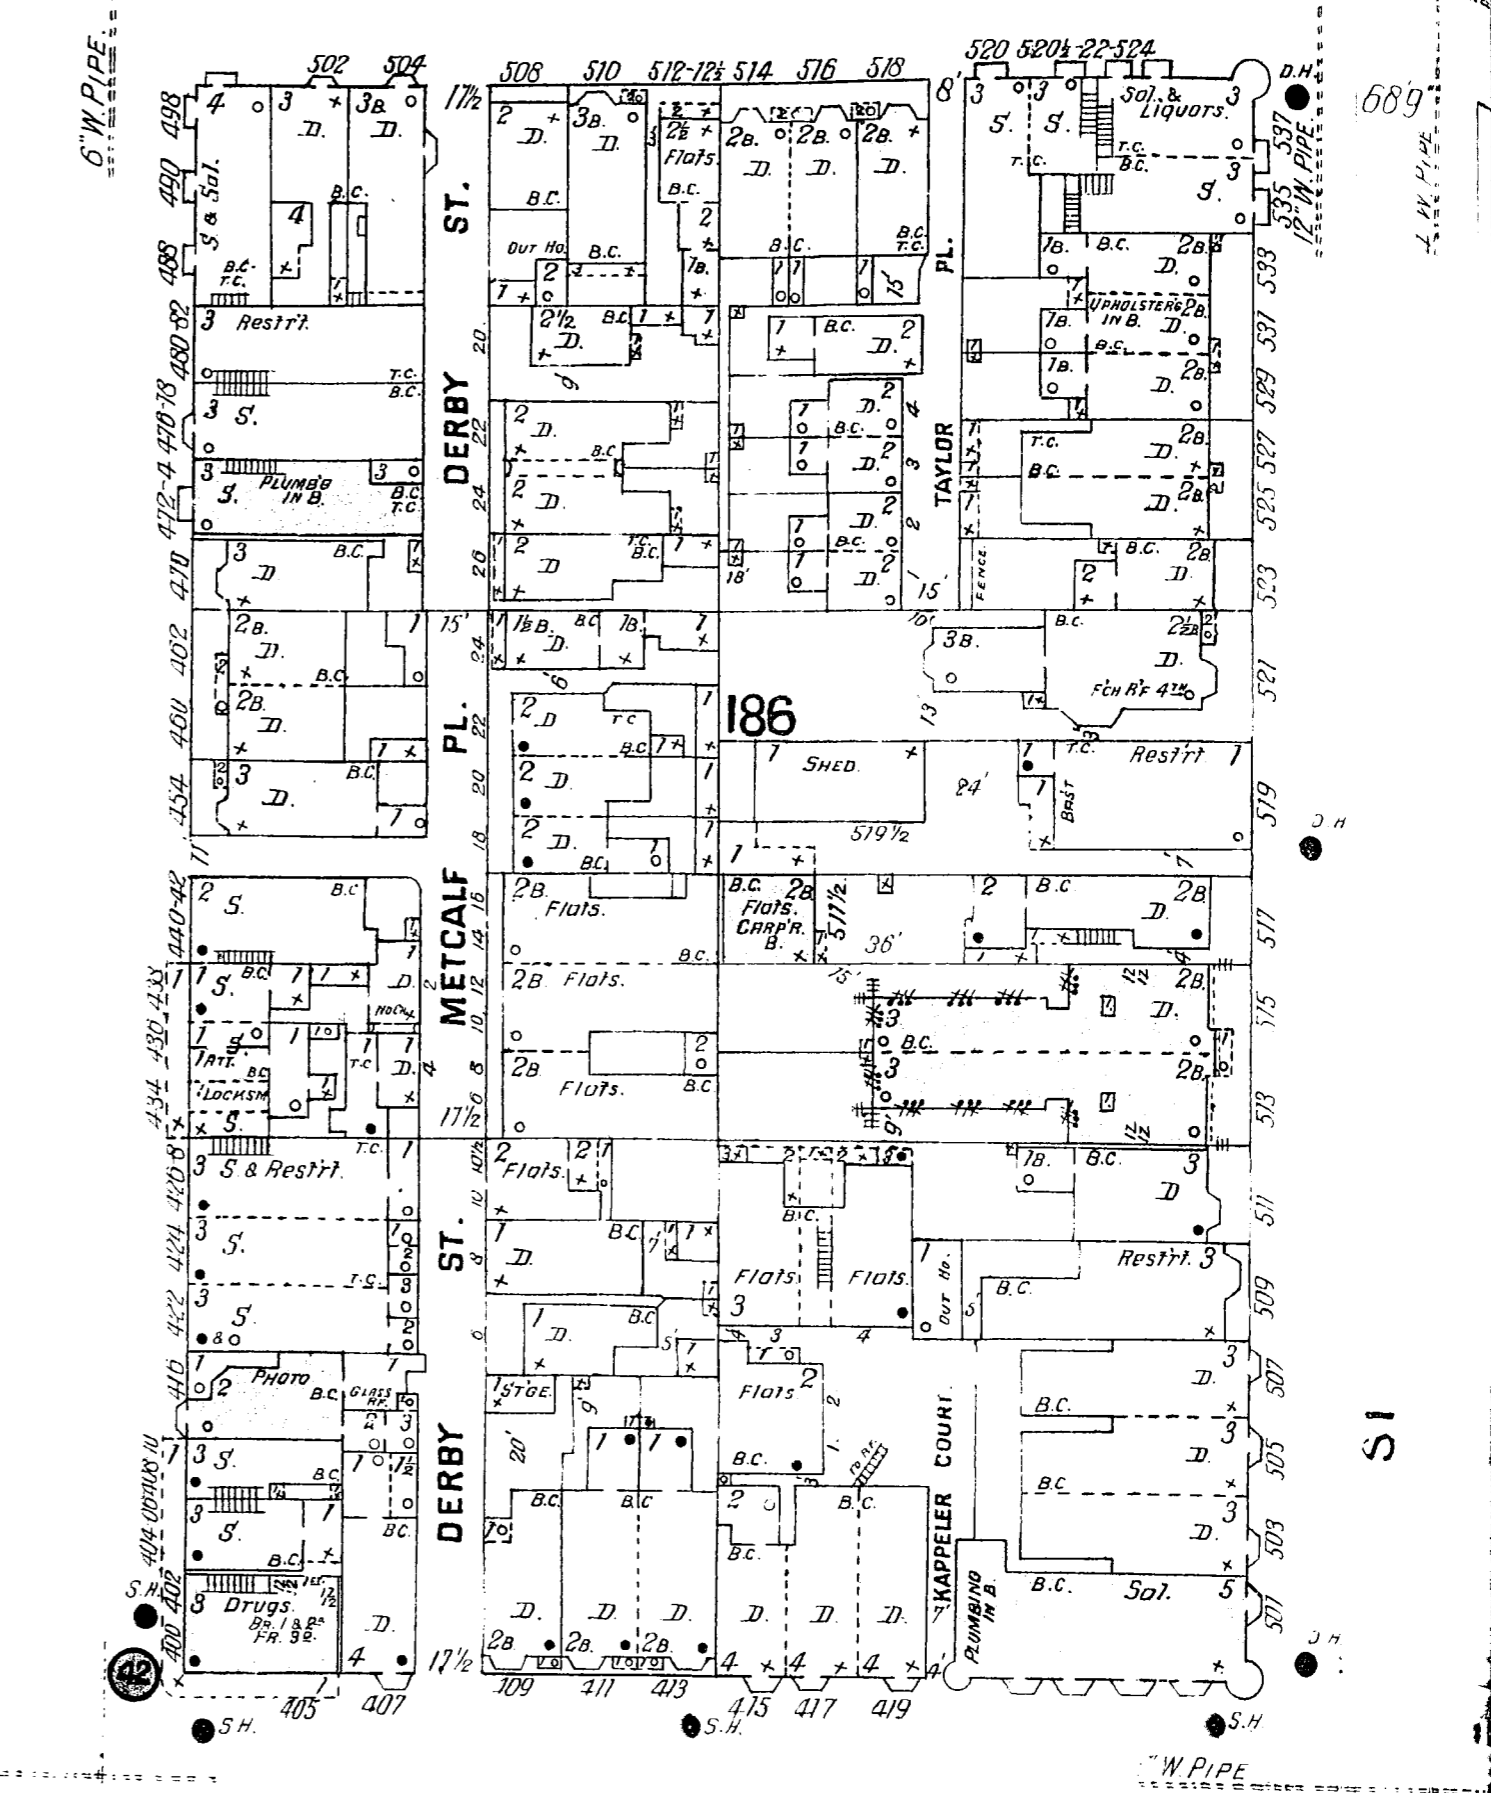

TAYLOR

ST.

MASON

38'9" Wide

GEARY

ST.