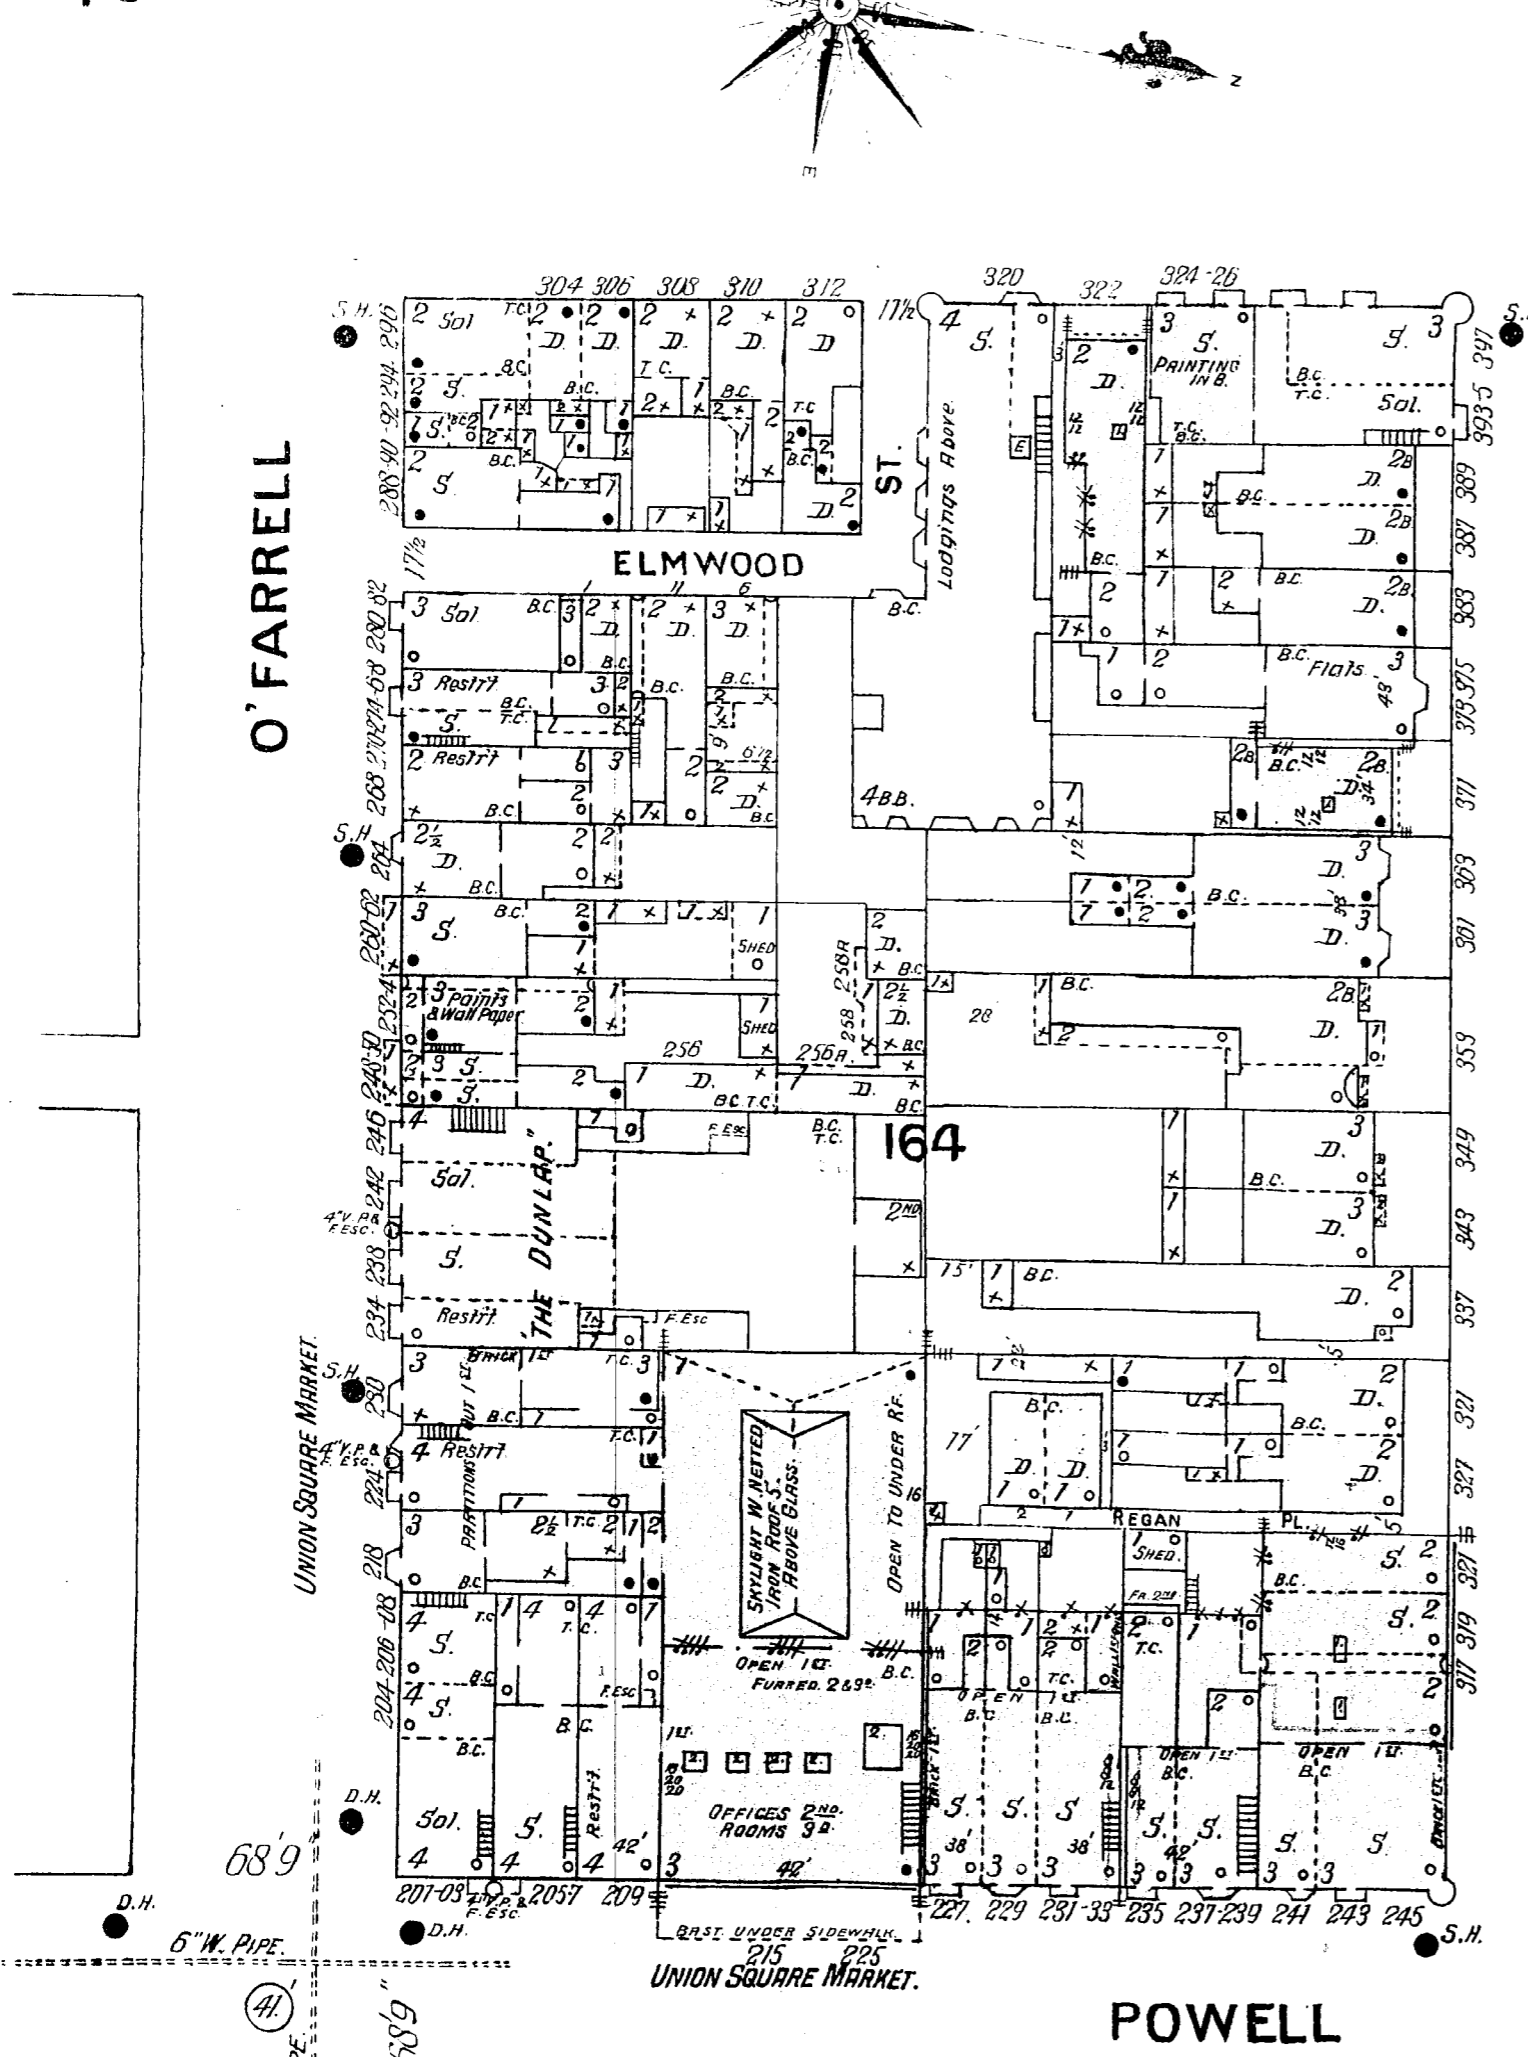

TAYLOR

ST.

MASON

38'9" Wide

GEARY

ST.