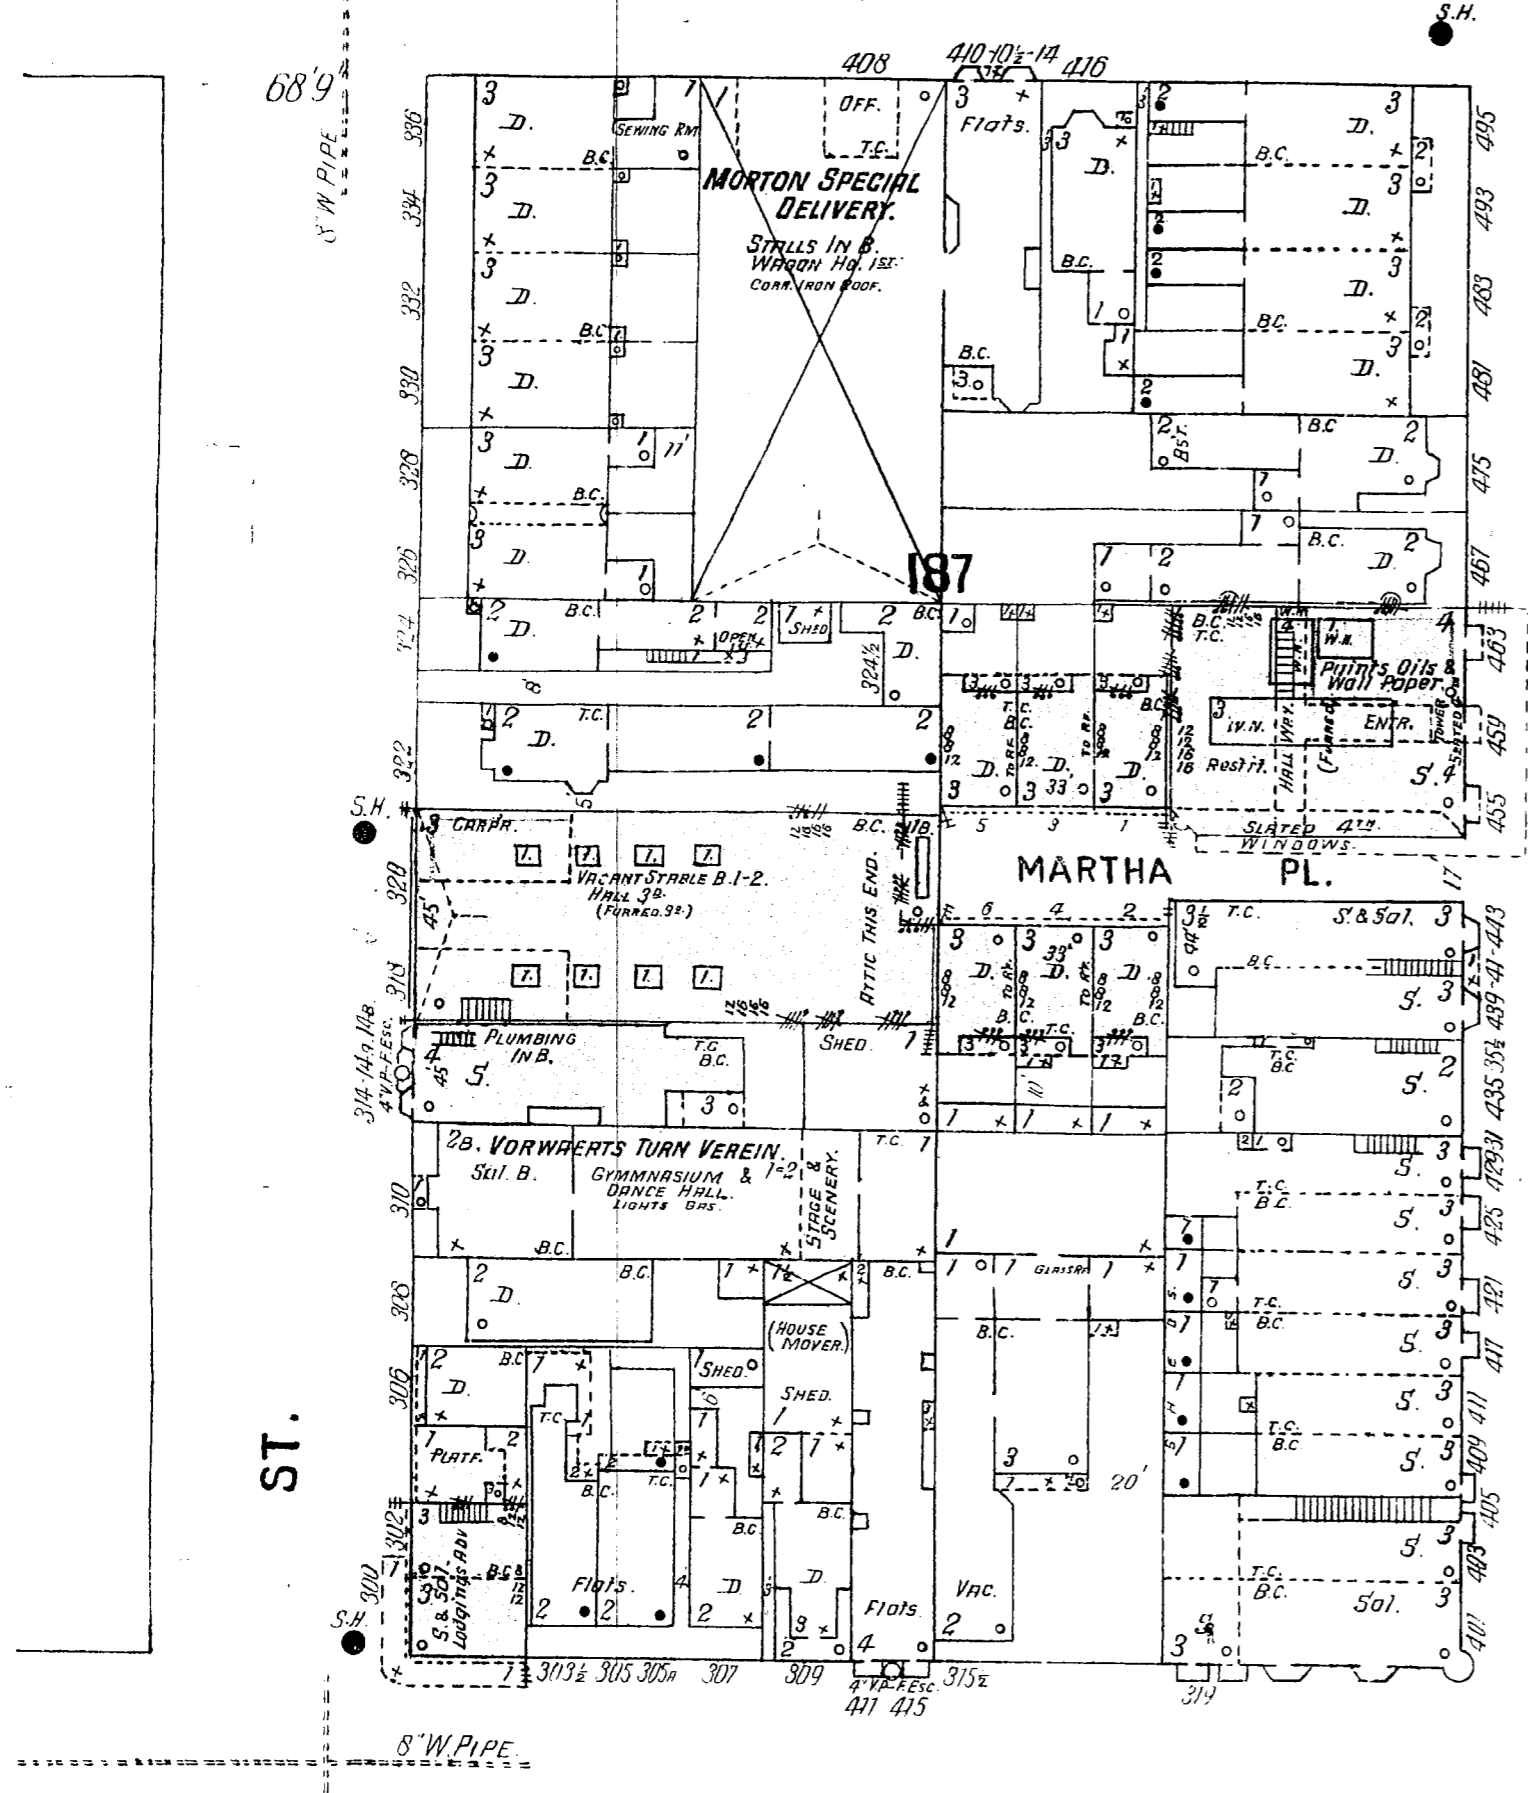

TAYLOR

ST.

MASON

38'9" Wide

GEARY

ST.