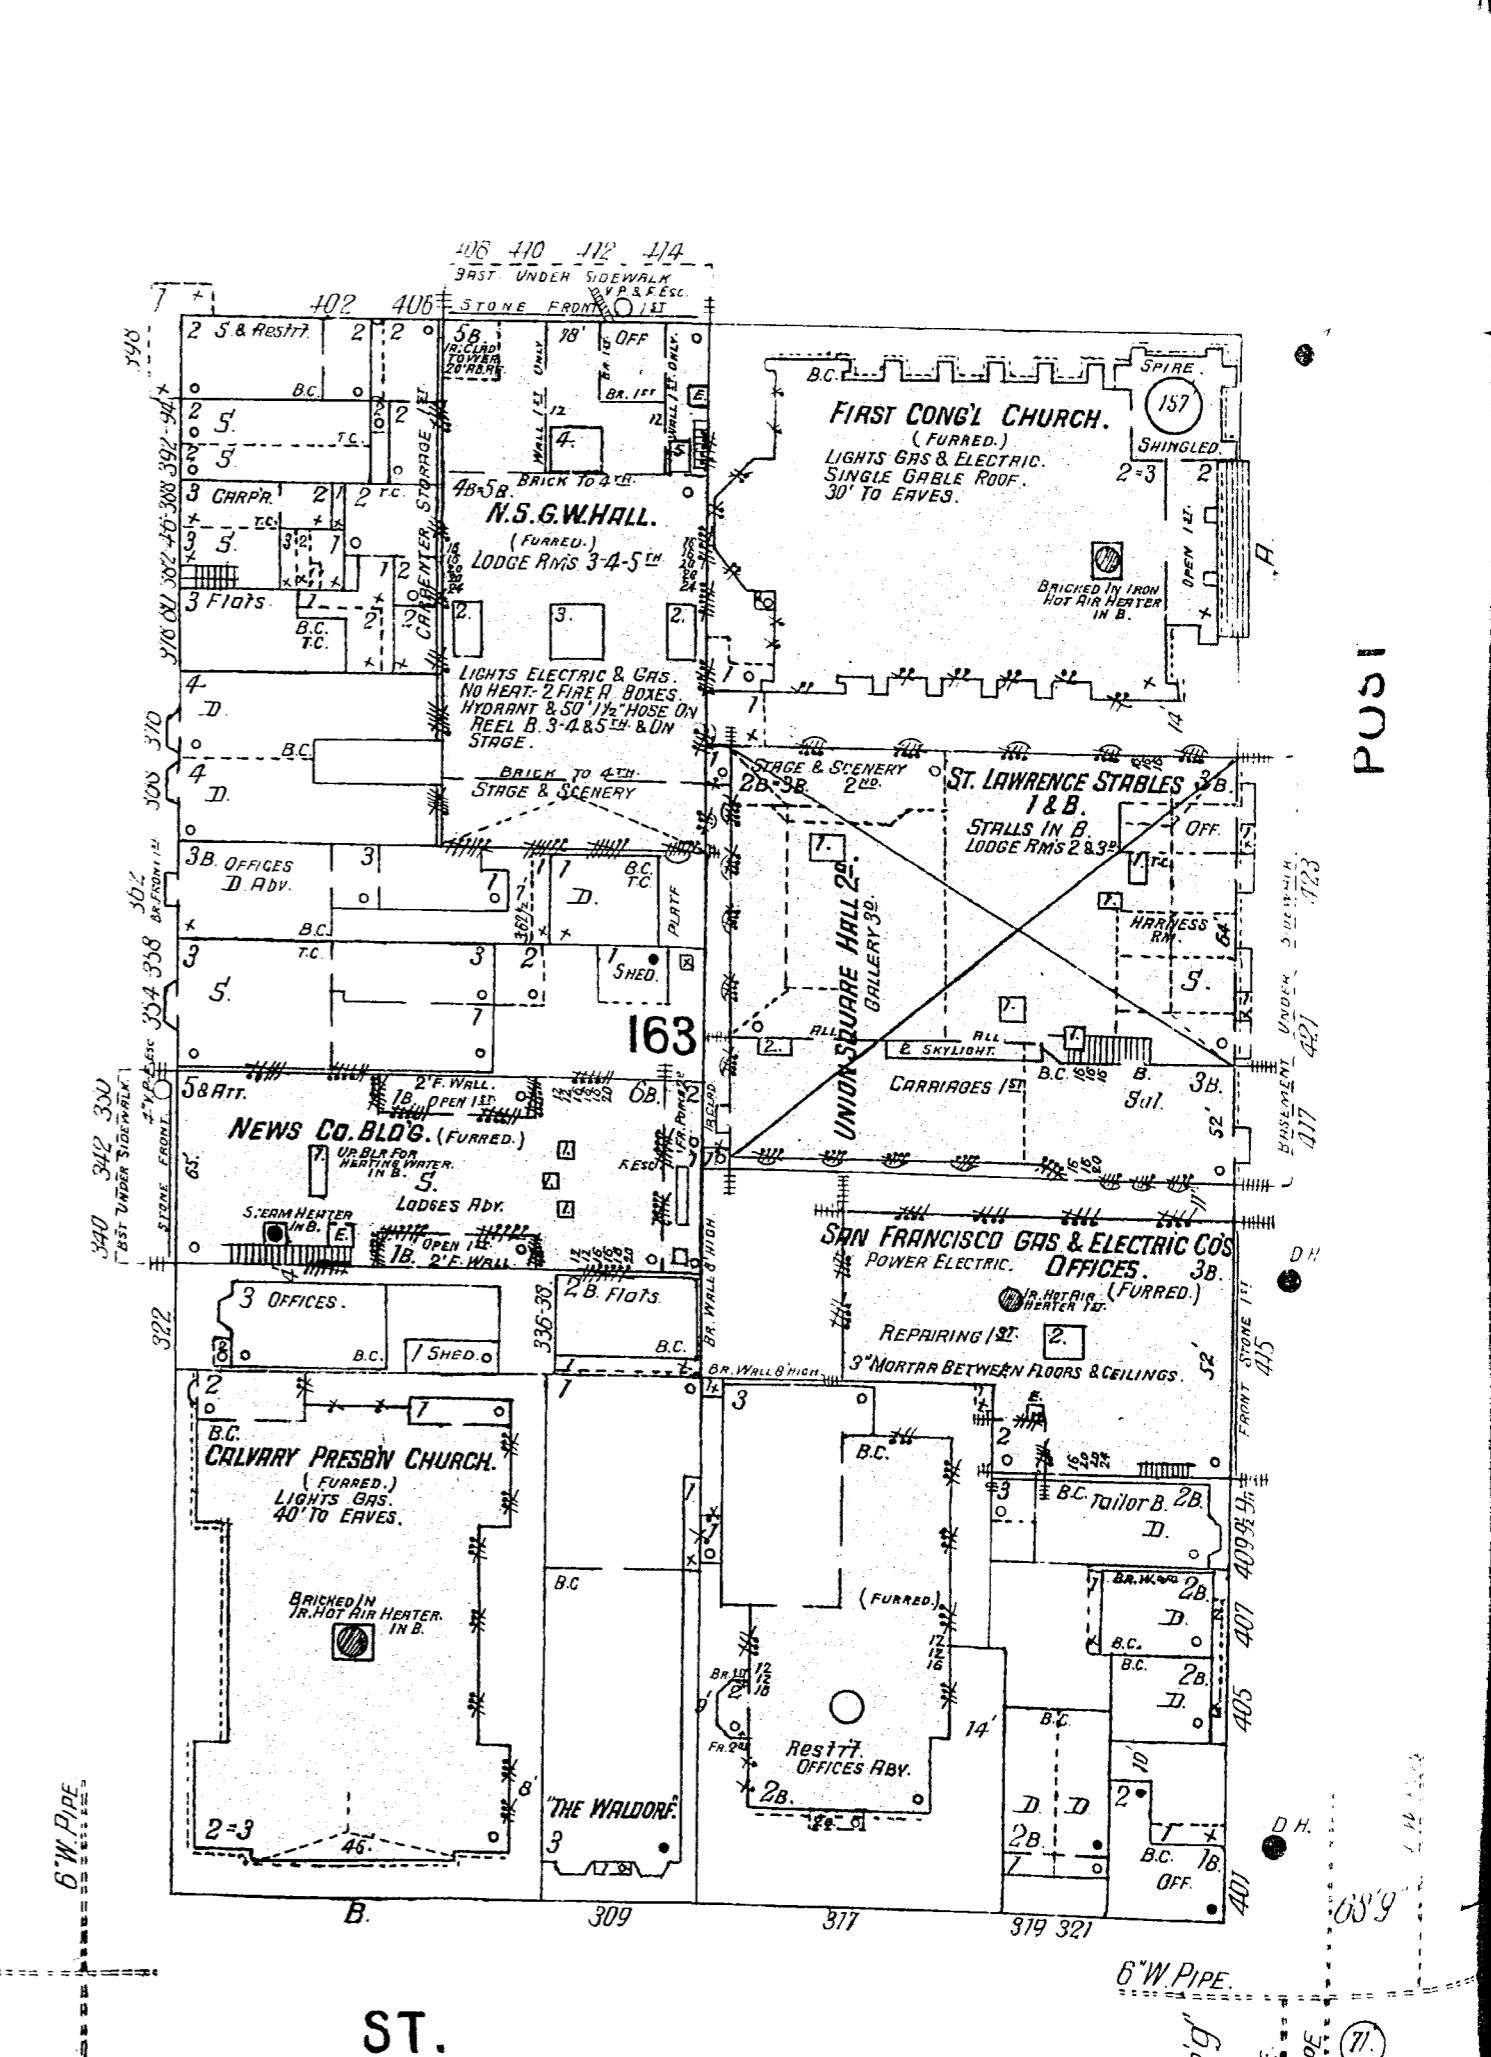

TAYLOR

ST.

MASON

38'9" Wide

GEARY

ST.