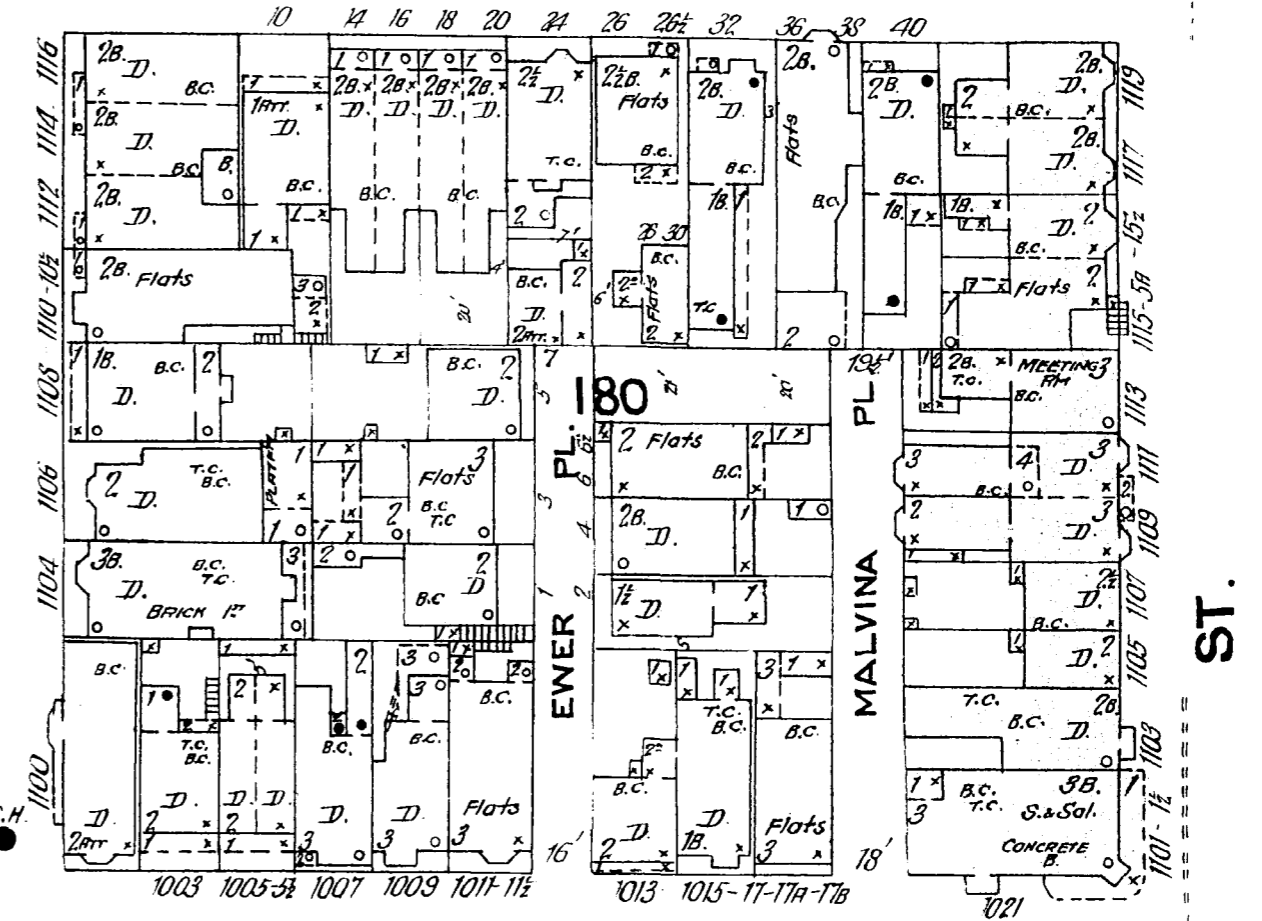

66

TAYLOR

CUSHMAN 30 feet wide

MASON

67

ST.

YERBA BUENA 35 feet wide

68'9" wide

ST.

Scale of Feet.

52

53

39

CALIFORNIA

SACRAMENTO

POWELL