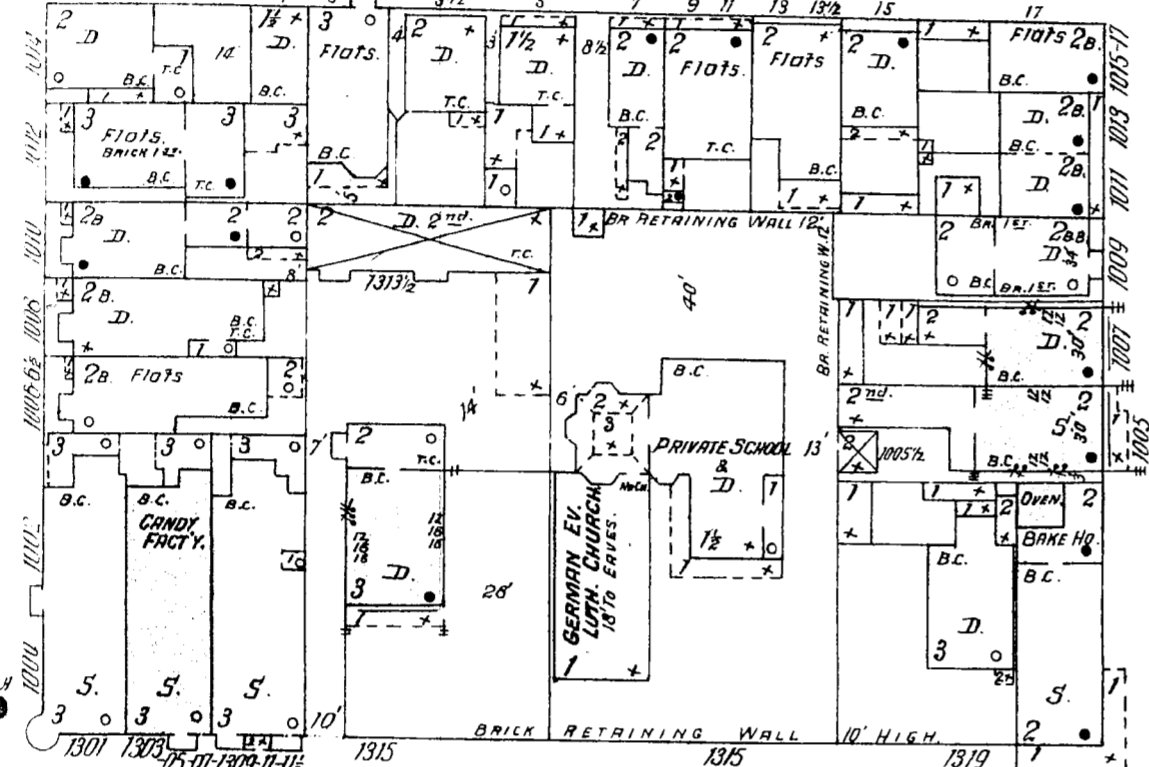

SALMON

176

ST.

49ft Wide

68' 9" Wide

55

MASON

PACIFIC

BROADWAY

POWELL

ST.

8" W. PIPE

41

68' 9" Wide