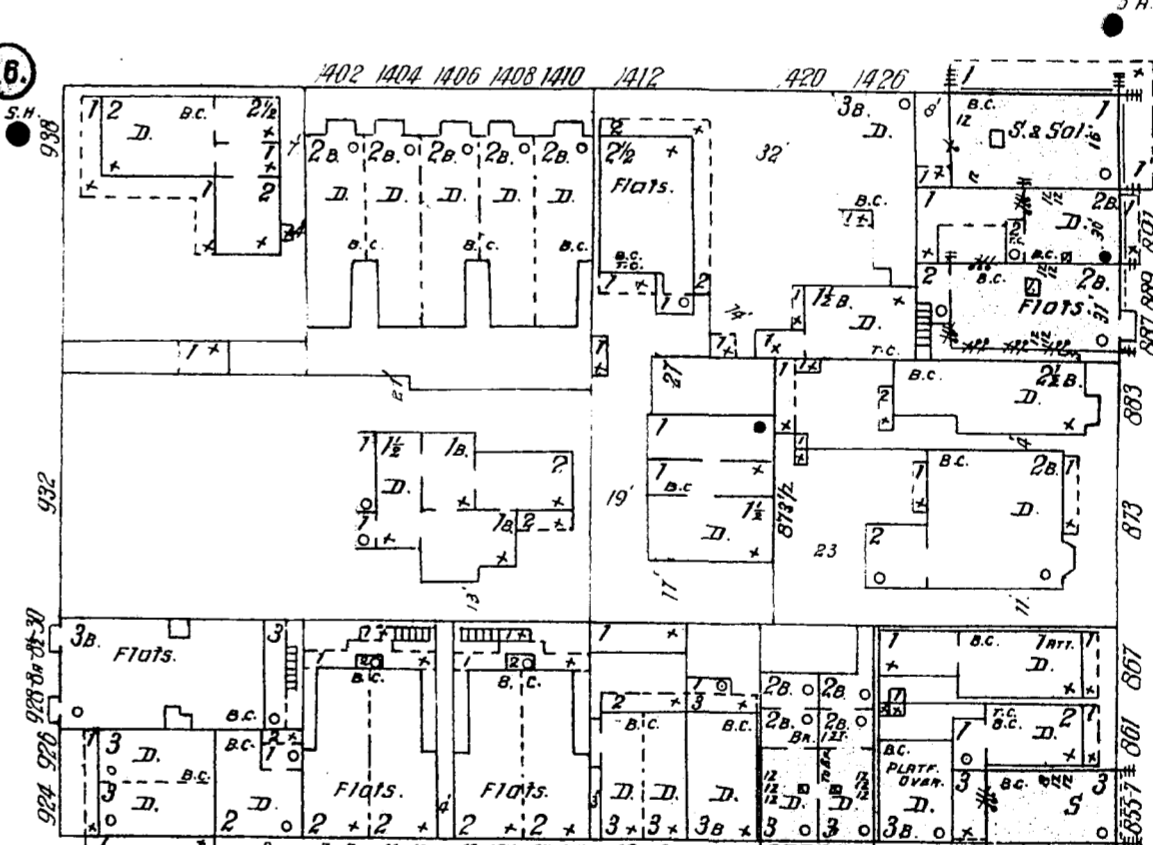

SALMON

176

ST.

49ft Wide

68' 9" Wide

55

MASON

PACIFIC

BROADWAY

POWELL

ST.

8" W. PIPE

41

68' 9" Wide