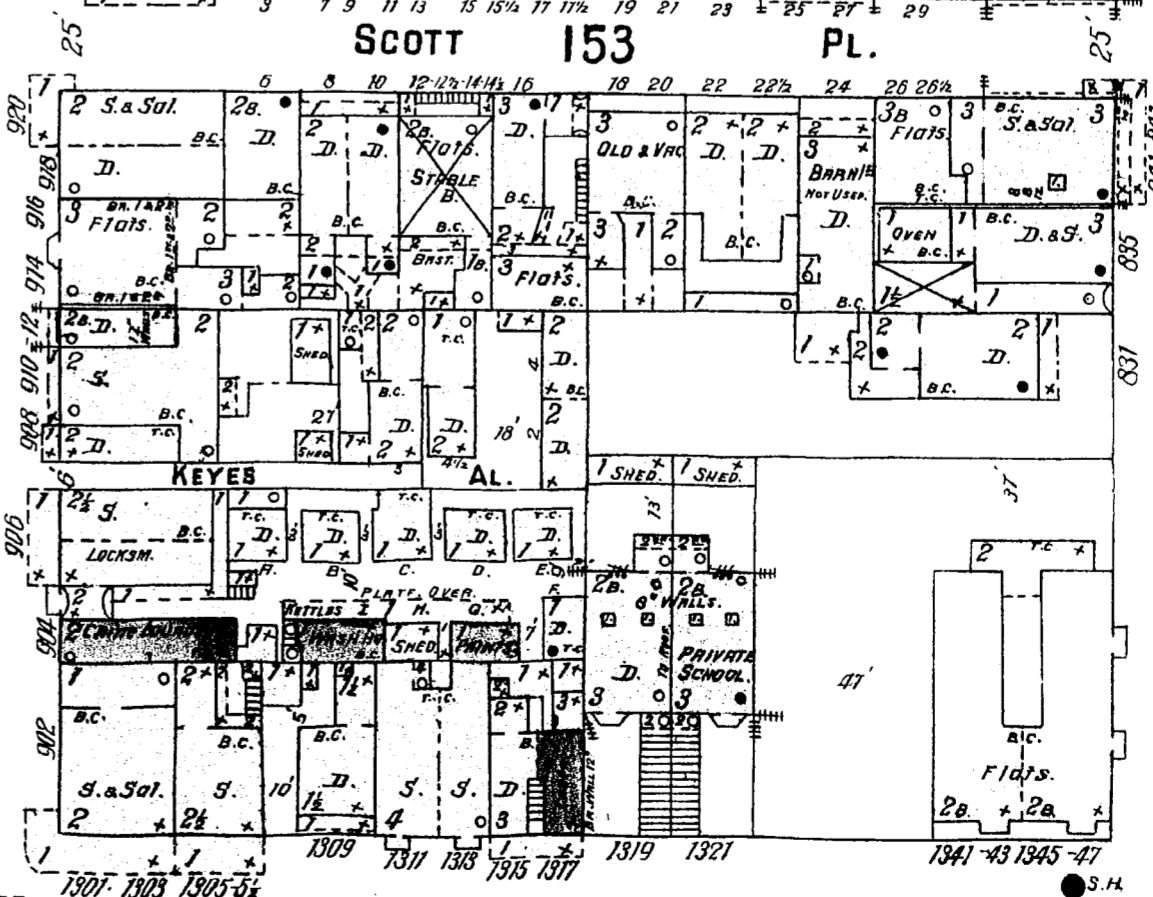

SALMON

176

ST.

49ft Wide

68' 9" Wide

55

MASON

PACIFIC

BROADWAY

POWELL

ST.

8" W. PIPE

41

68' 9" Wide