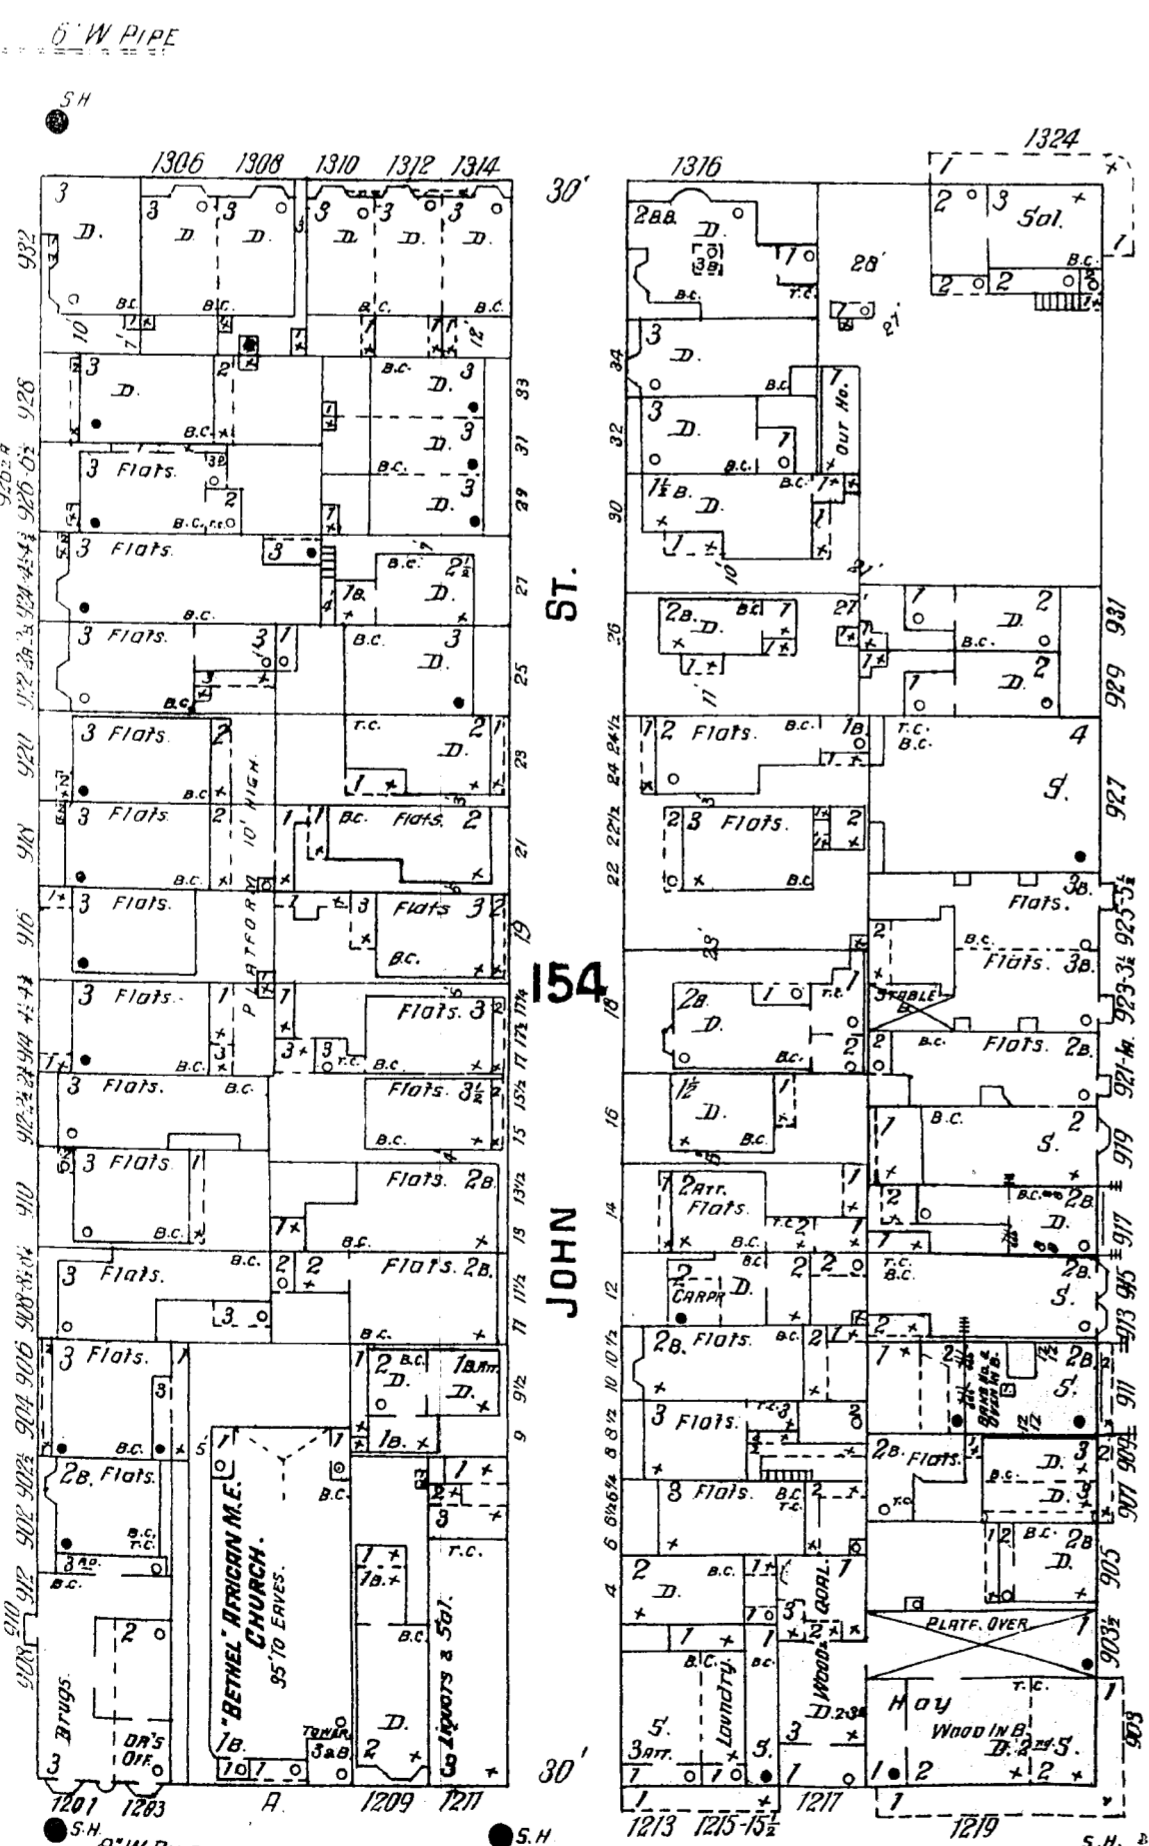

SALMON

176

ST.

49ft Wide

68' 9" Wide

55

MASON

PACIFIC

BROADWAY

POWELL

ST.

8" W. PIPE

41

68' 9" Wide