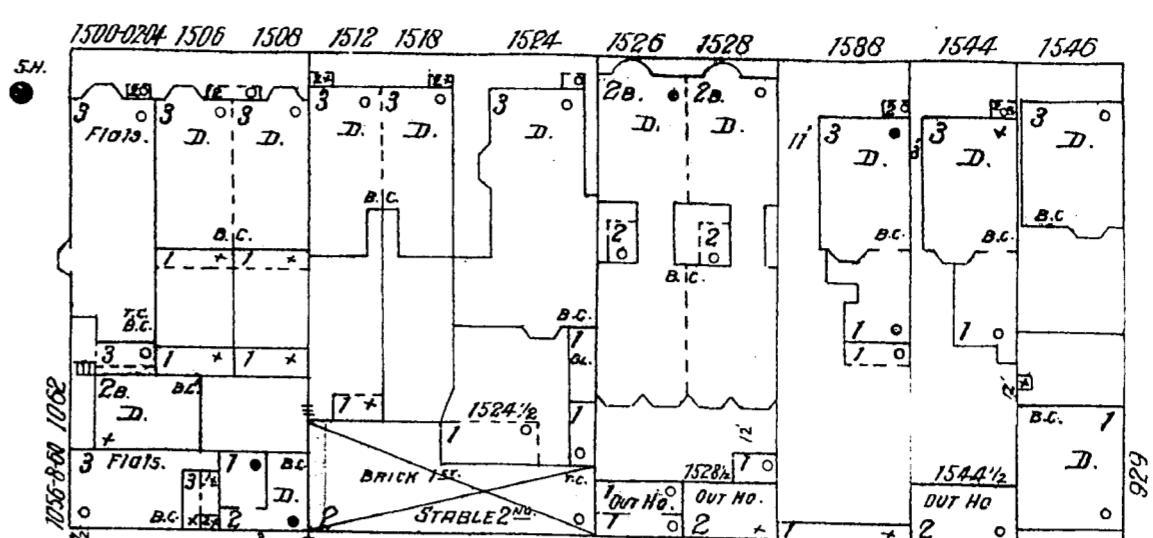

68

69

54

TAYLOR

ST.