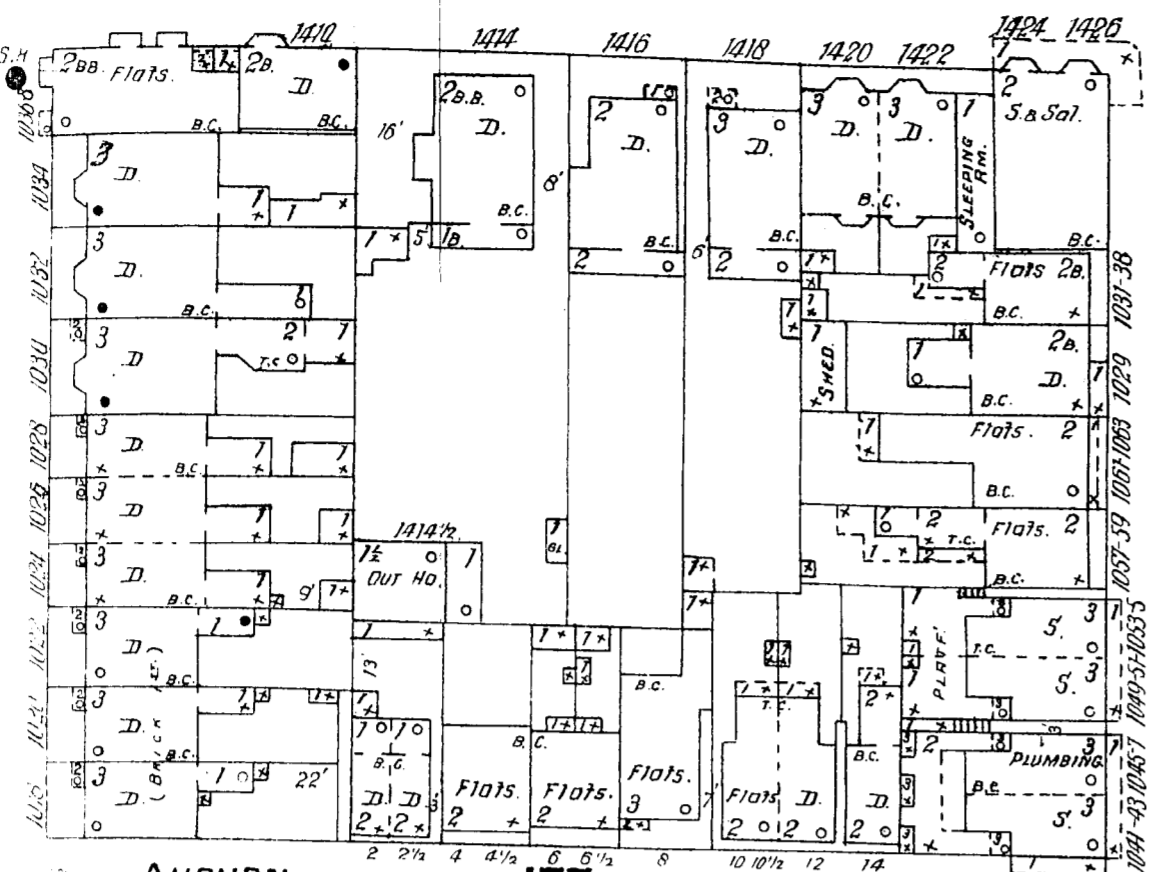

68

69

54

TAYLOR

ST.