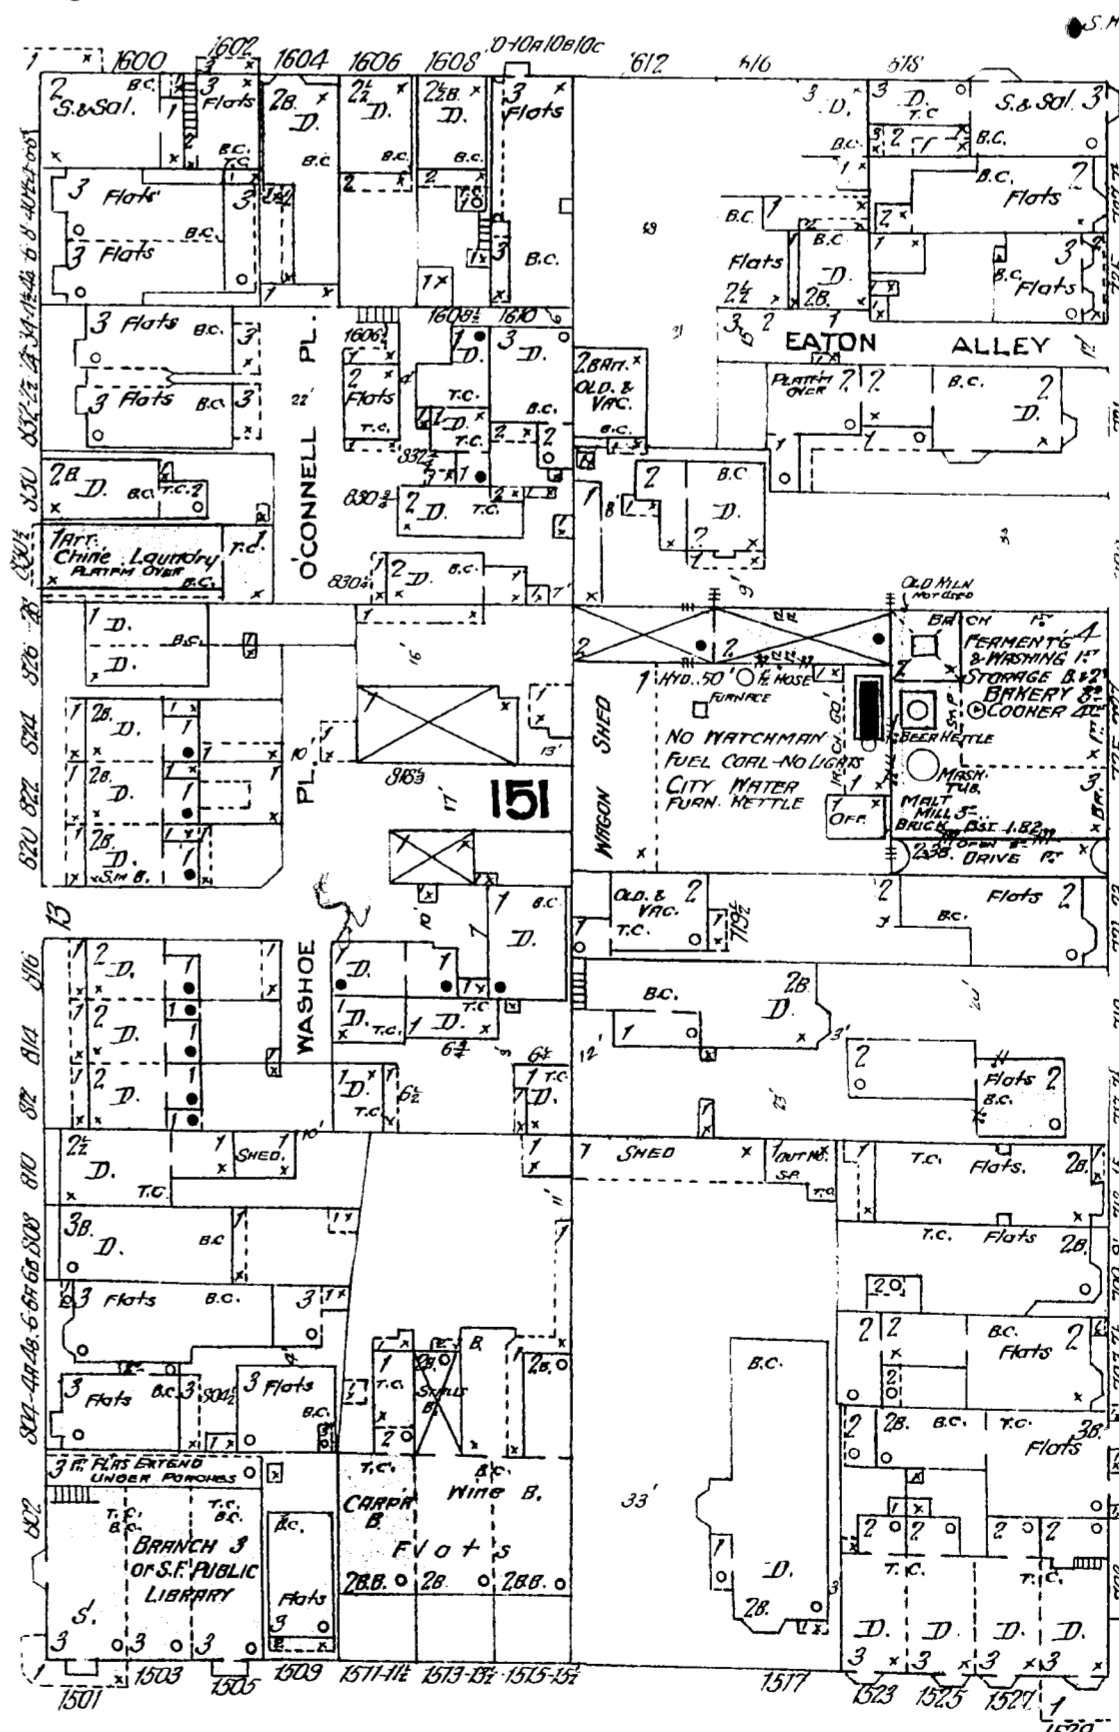

TAYLOR

ST.

IMPASSABLE FOR TRAMS.  
68'9" wide

MASON

68'9" wide

BROADWAY

IMPASSABLE FOR TRAMS.  
68'9" wide