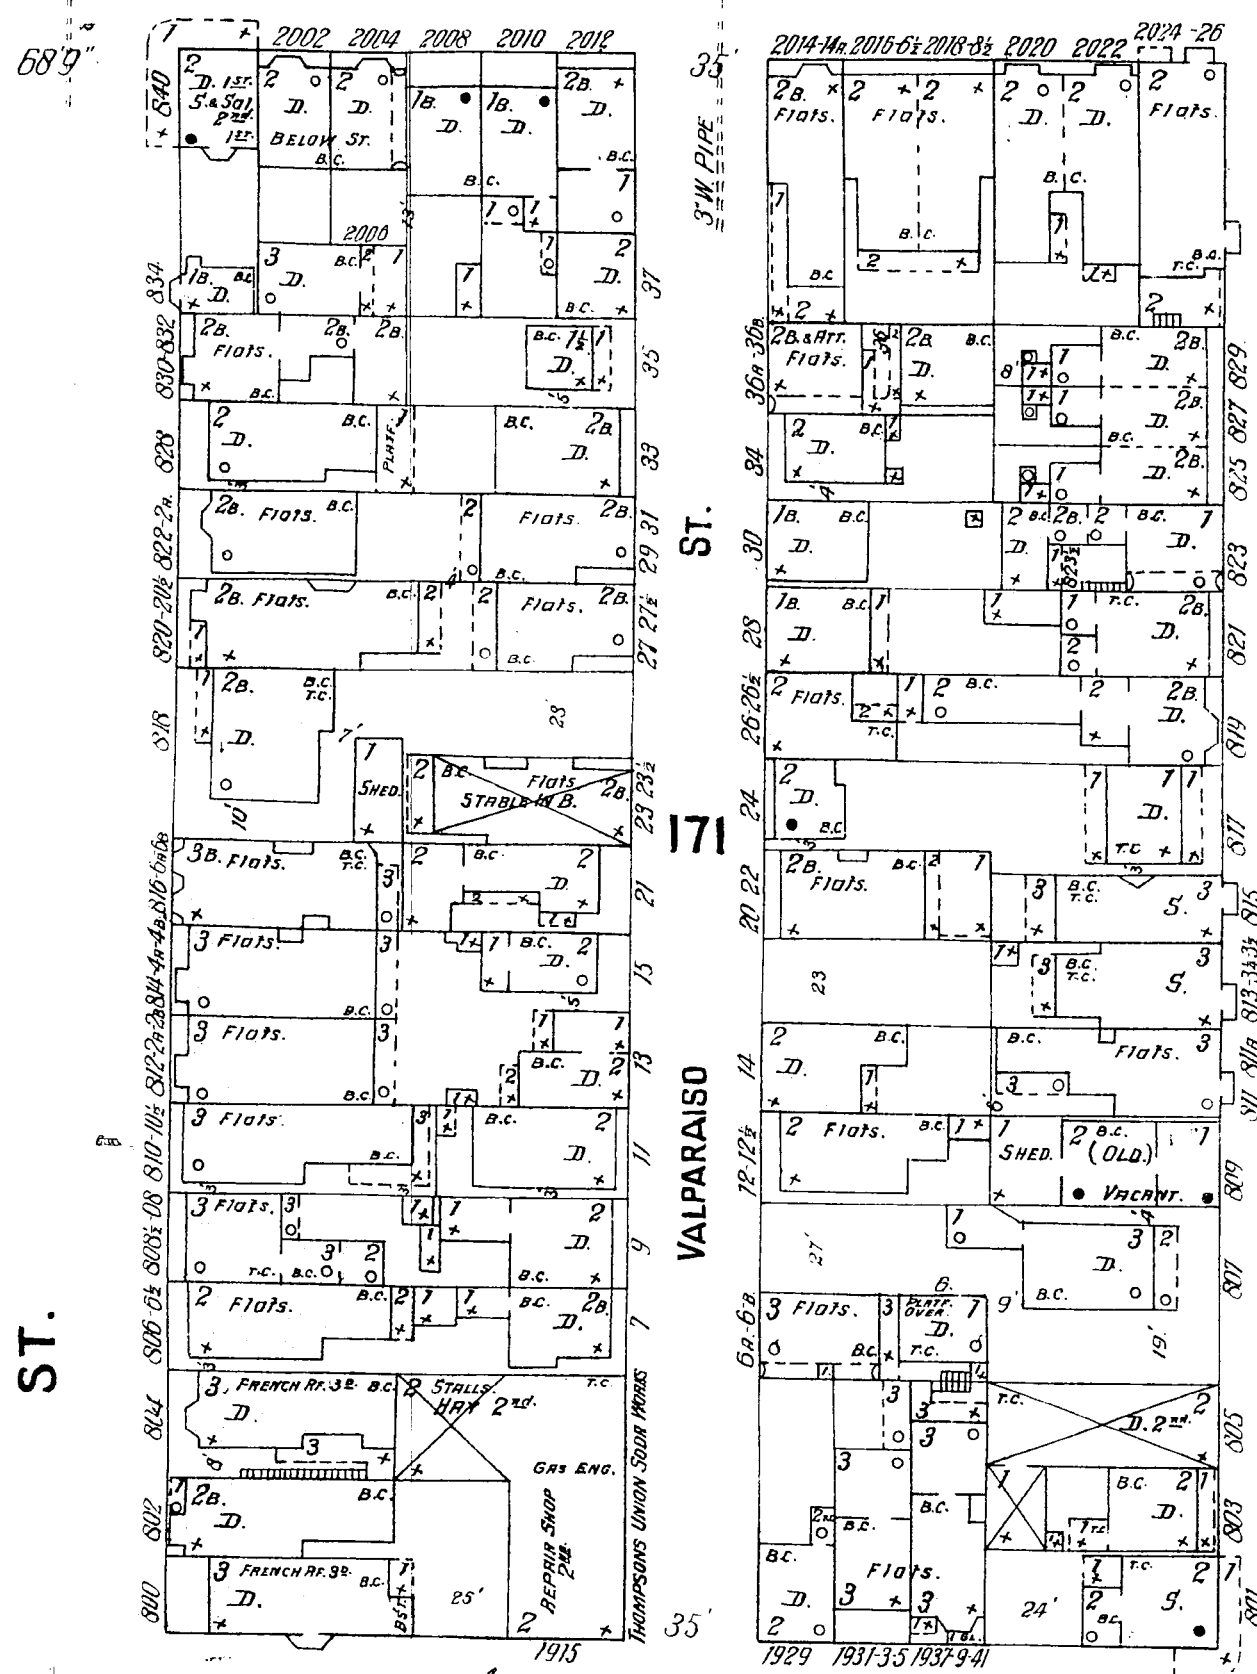

TAYLOR

ST.

MASON

68' 9" Wide

MASON

68' 9" Wide

GREENWICH