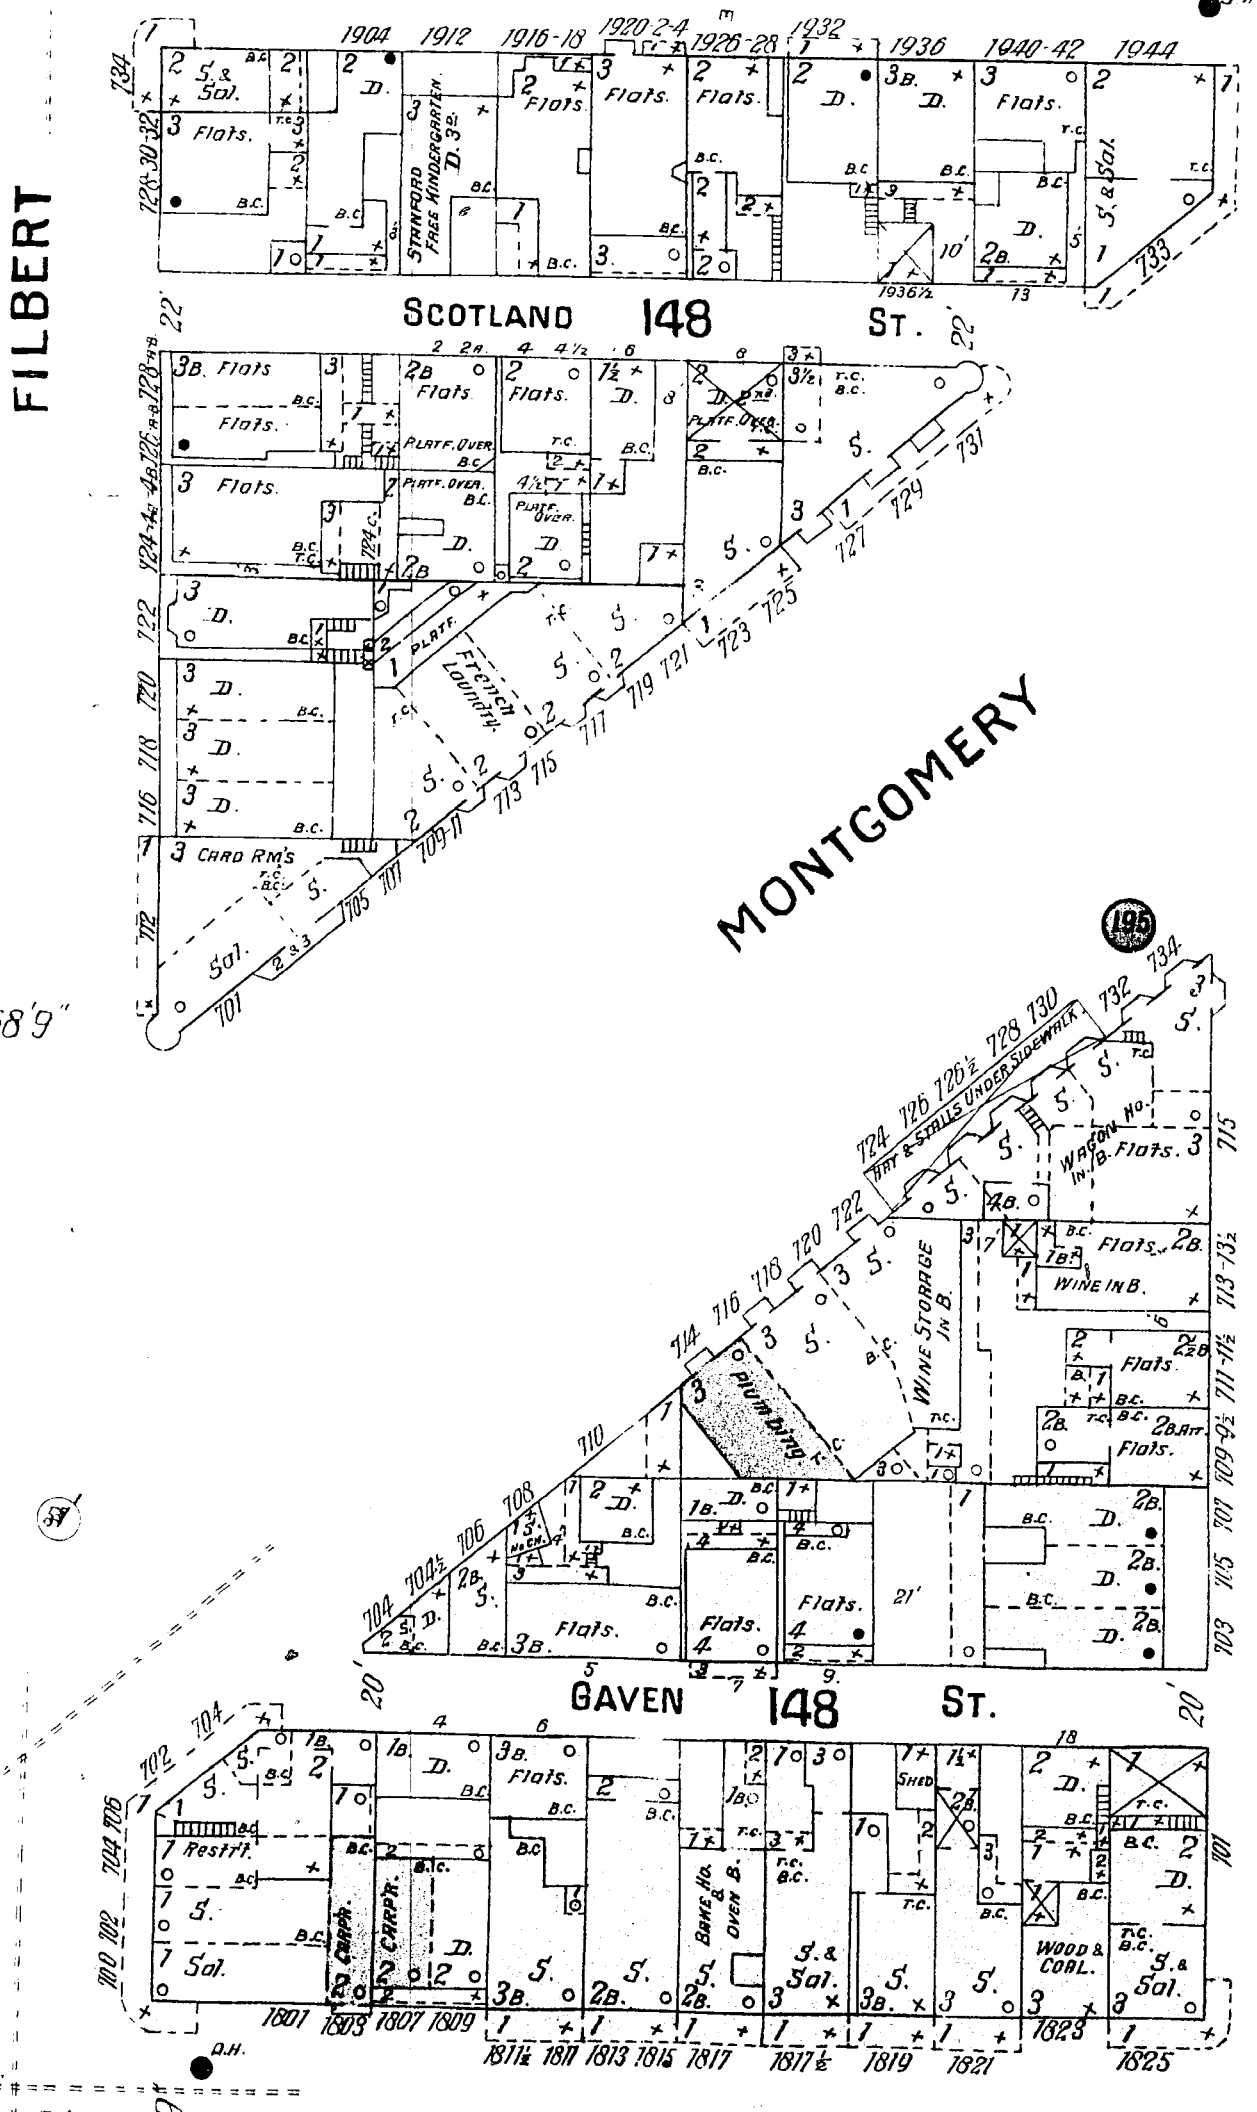

TAYLOR

ST.

MASON

68' 9" Wide

MASON

68' 9" Wide

GREENWICH