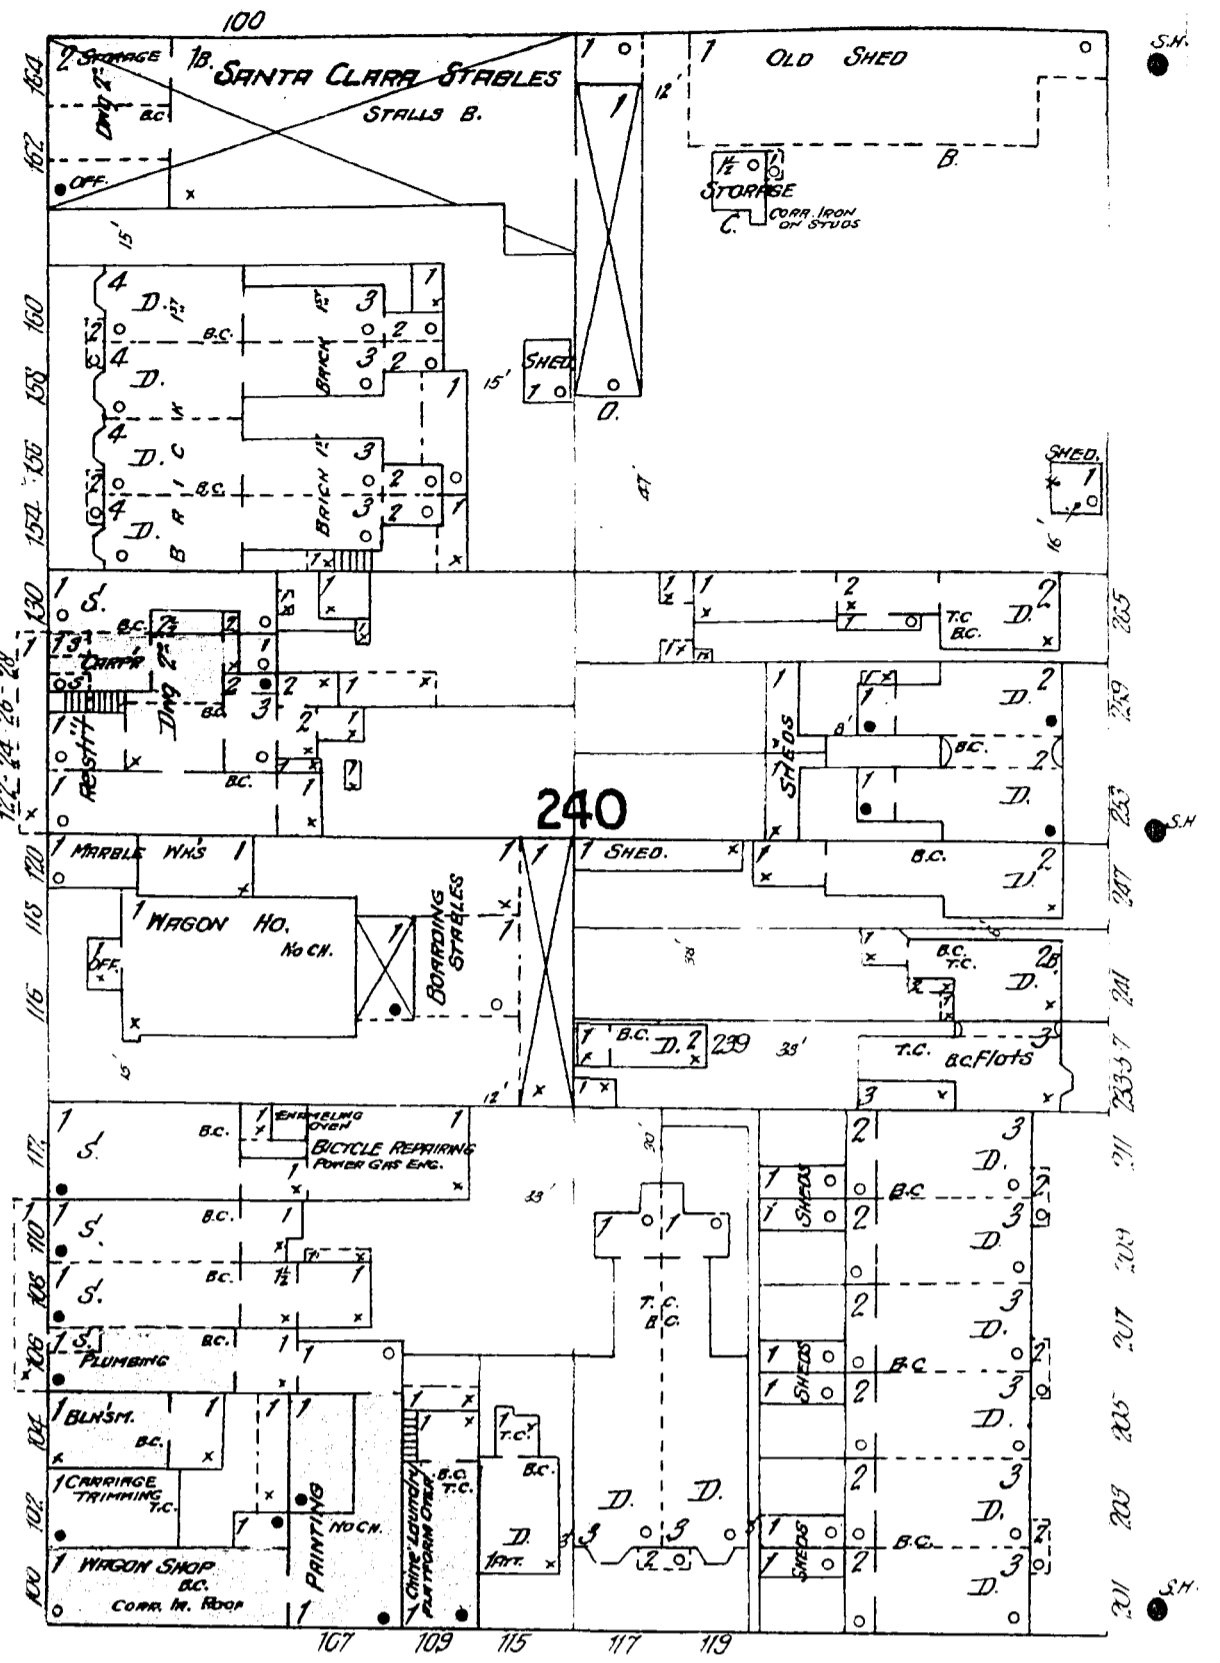

61

75

LEAVENWORTH

ST.

CITY HALL AV.

94

MCALLISTER

AV. 68'9" wide

JONES

68'9" wide

68'9"

6' N. PIPE 6' N. PIPE

GOLDEN GATE

TURK

68'9"

TAYLOR

68'9"

Scale of Feet.

47