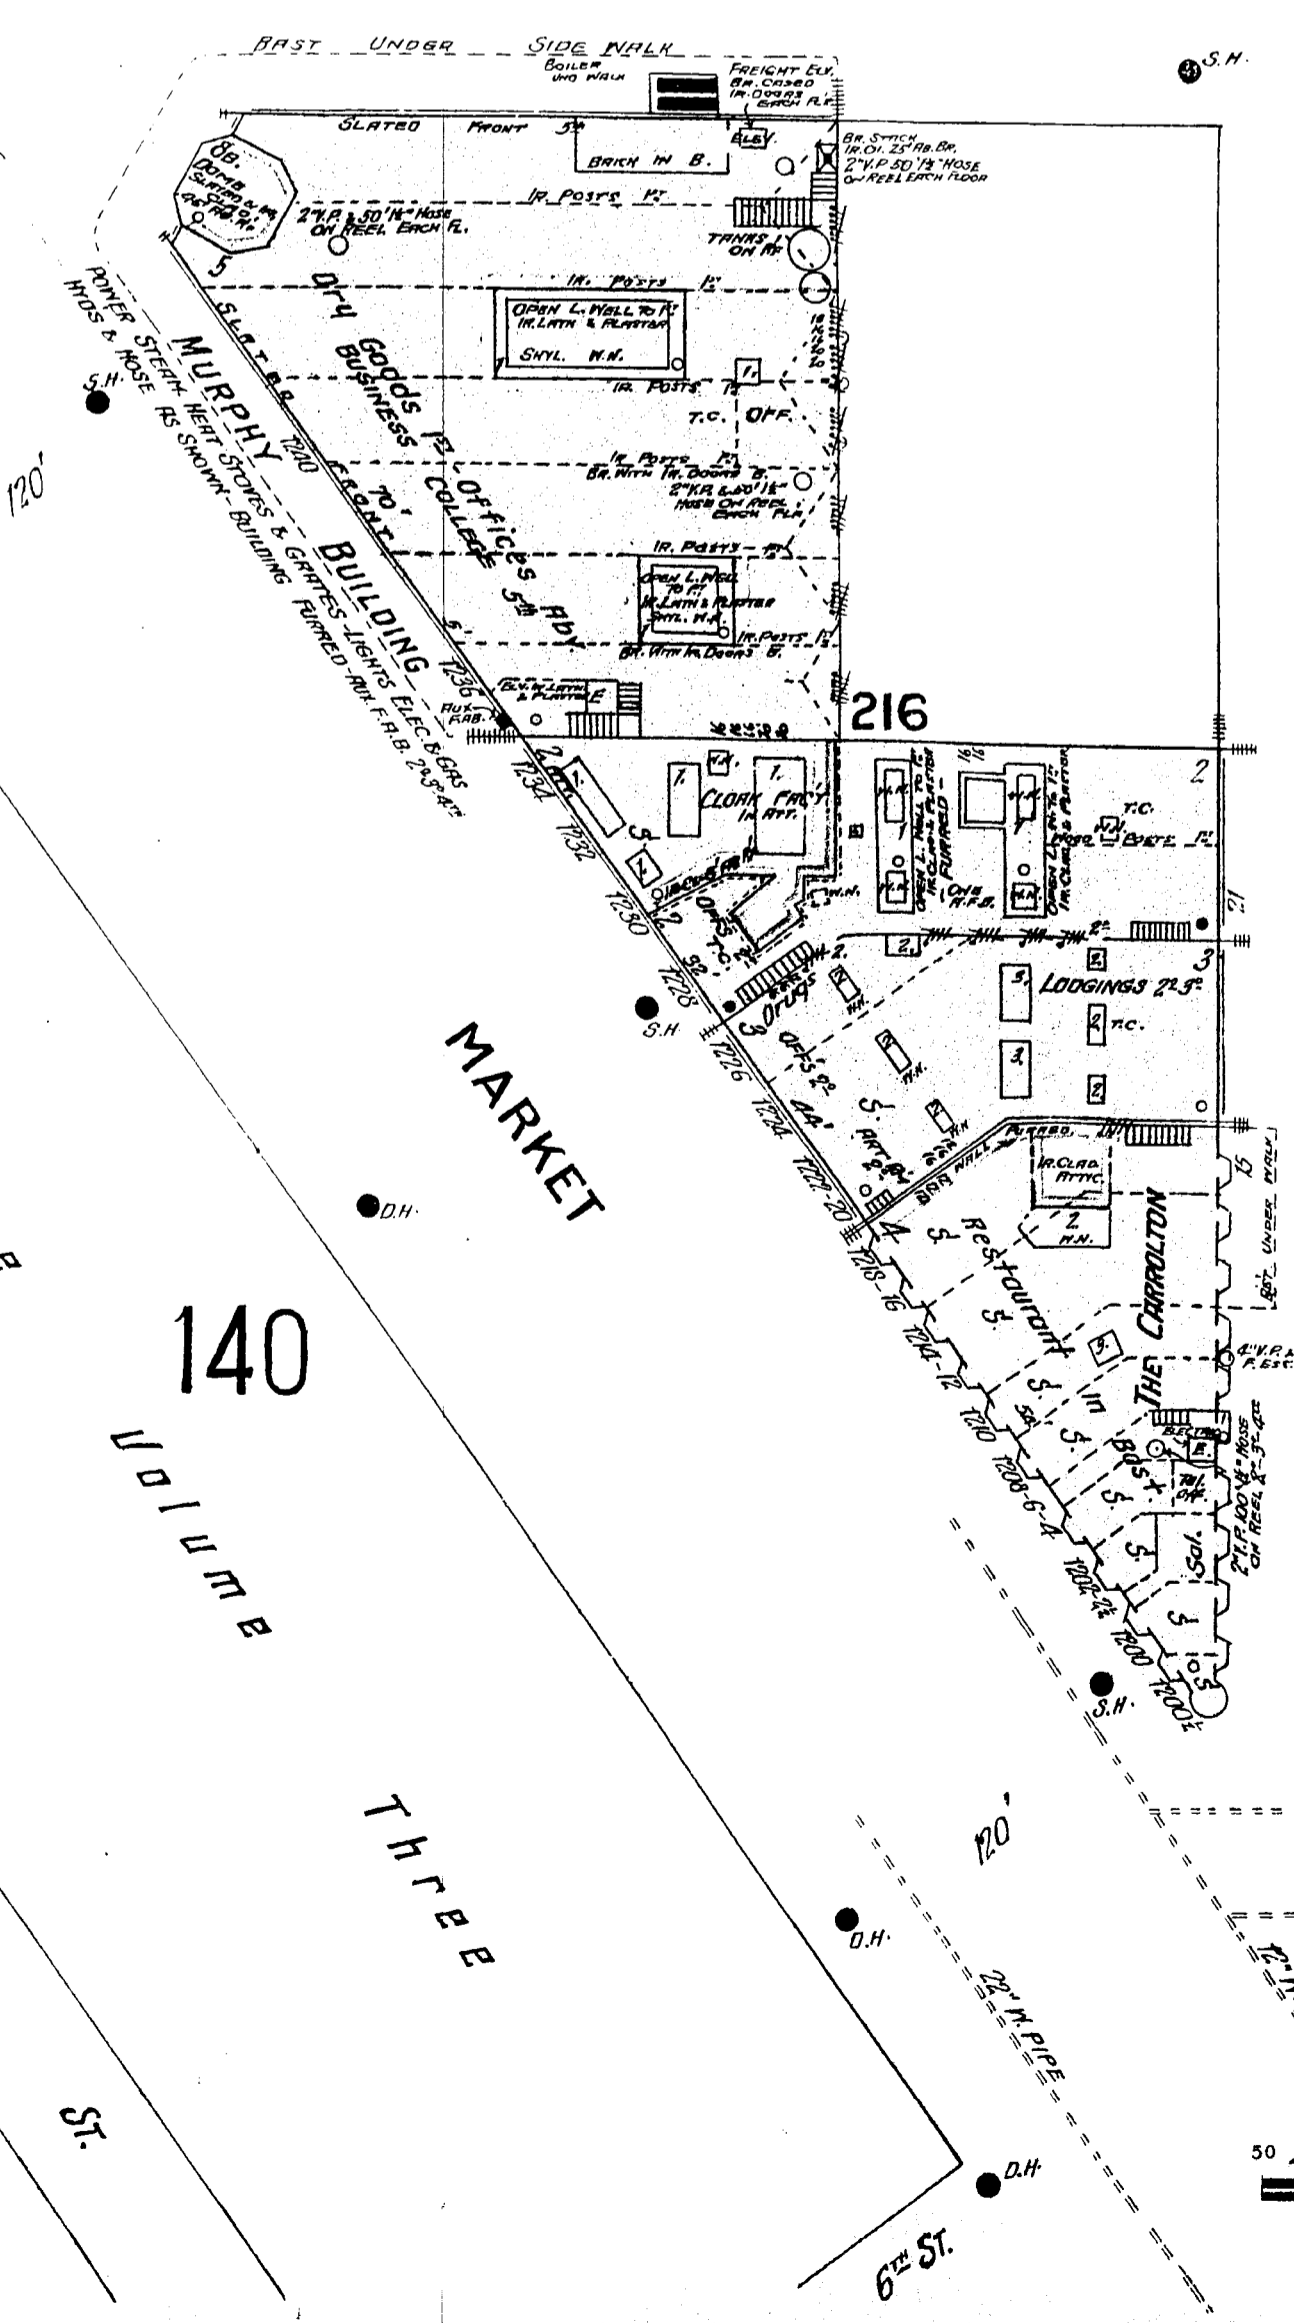

61

75

LEAVENWORTH

ST.

CITY HALL AV.

94

MCALLISTER

AV. 68'9" wide

JONES

68'9" wide

68'9"

6' N. PIPE 6' N. PIPE

GOLDEN GATE

TURK

68'9"

TAYLOR