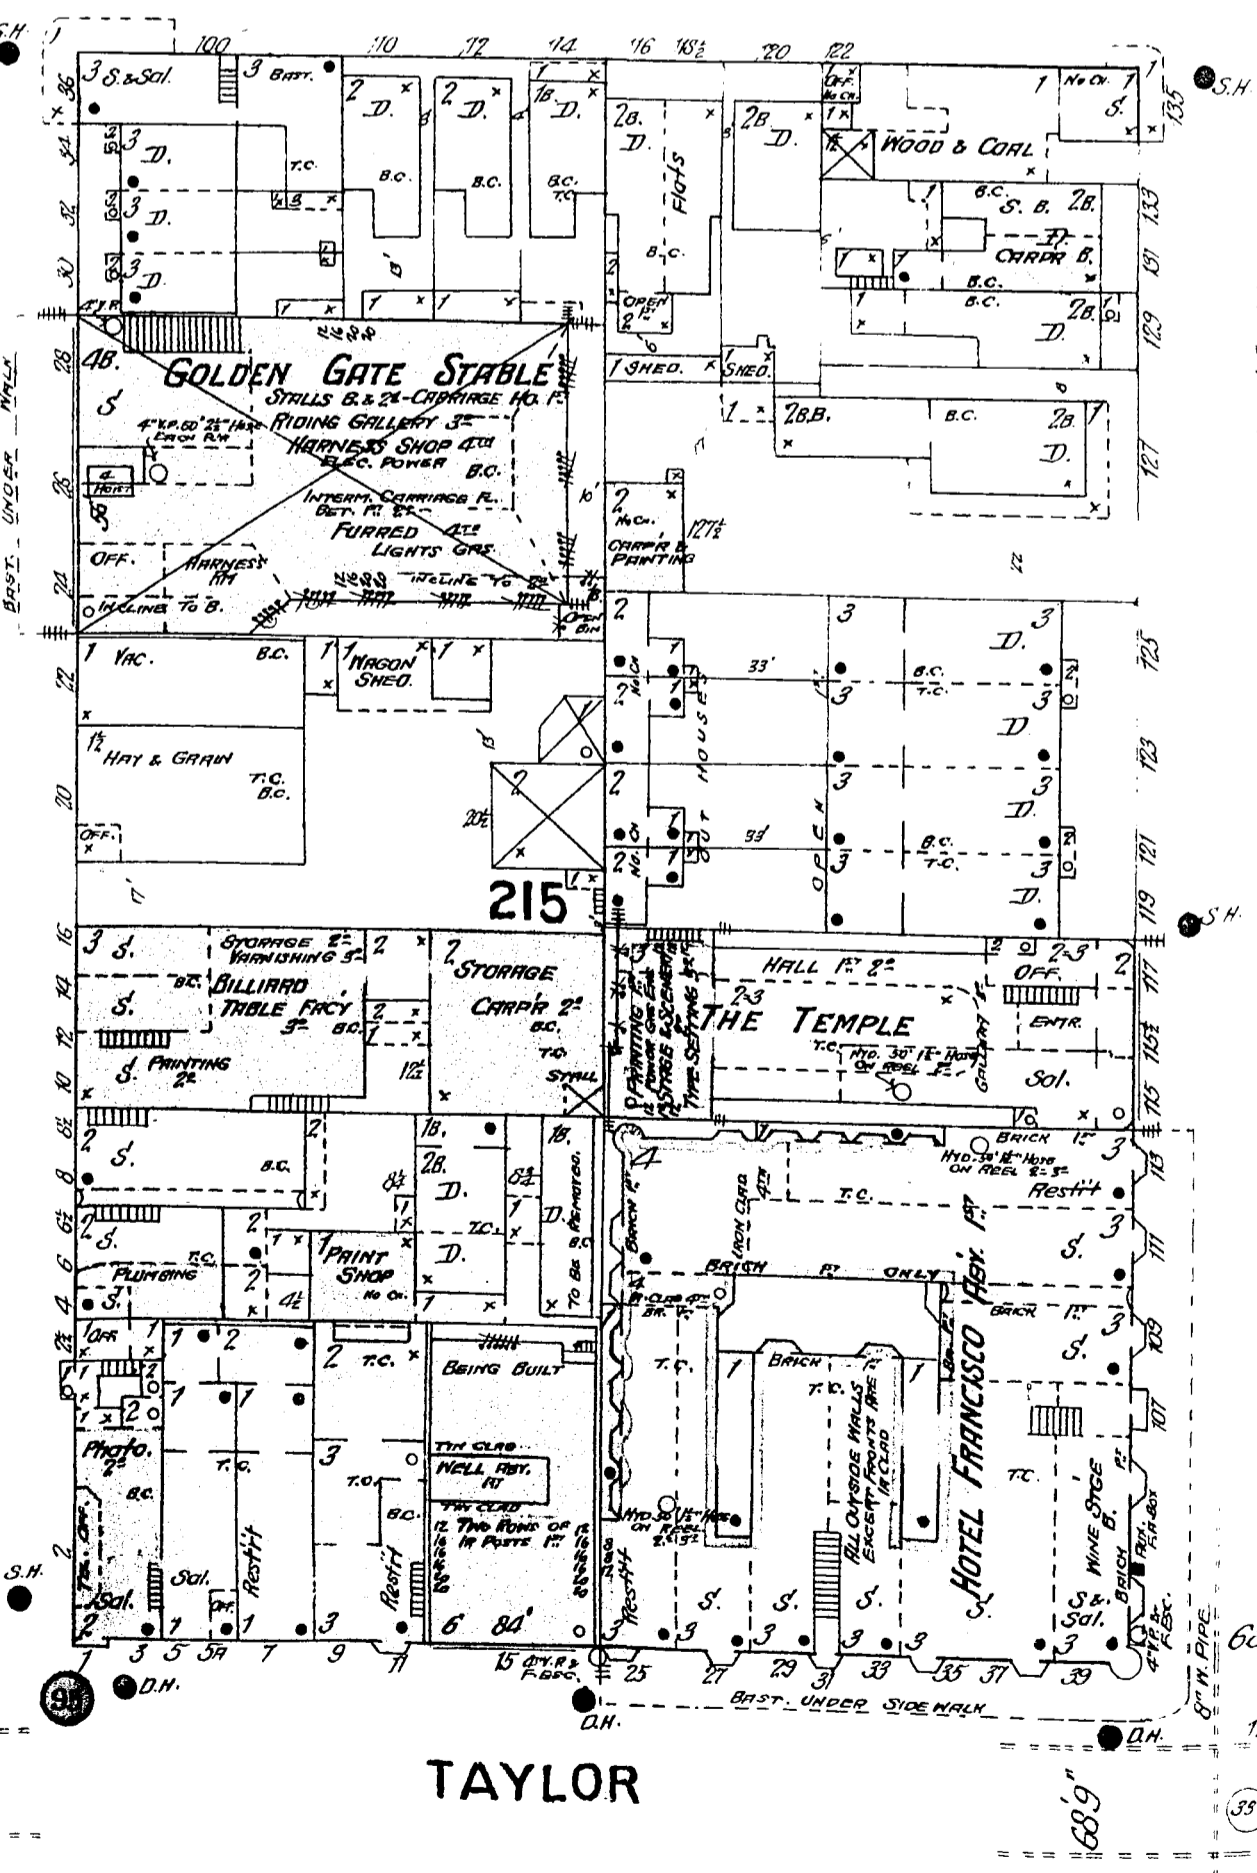

61

75

LEAVENWORTH

ST.

CITY HALL AV.

94

MCALLISTER

AV. 68'9" wide

JONES

68'9" wide

68'9"

6' N. PIPE 6' N. PIPE

GOLDEN GATE

TURK

68'9"

TAYLOR

68'9"

Scale of Feet.

47