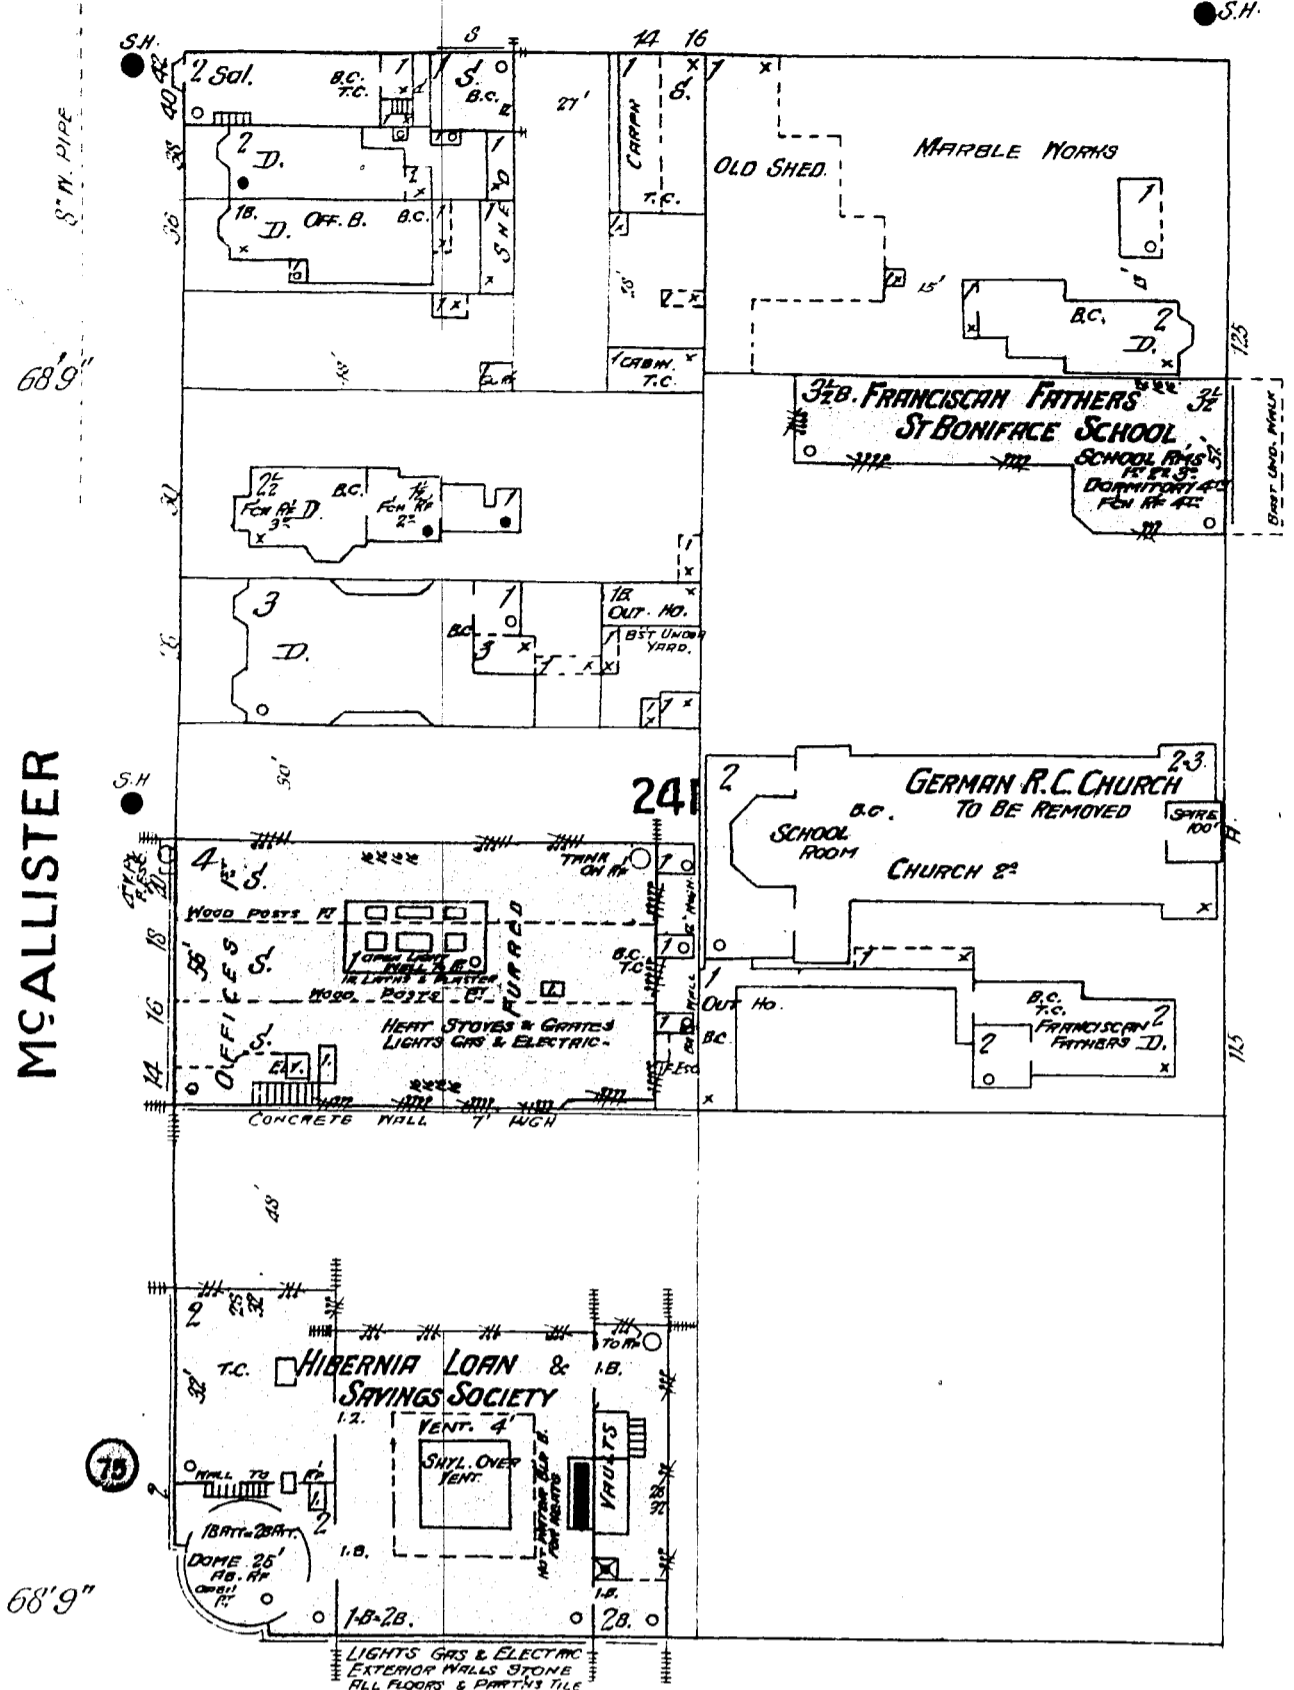

61

75

LEAVENWORTH

ST.

CITY HALL AV.

94

MCALLISTER

AV. 68'9" wide

JONES

68'9" wide

68'9"

6' N. PIPE 6' N. PIPE

GOLDEN GATE

TURK

68'9"

TAYLOR

68'9"

Scale of Feet.

47