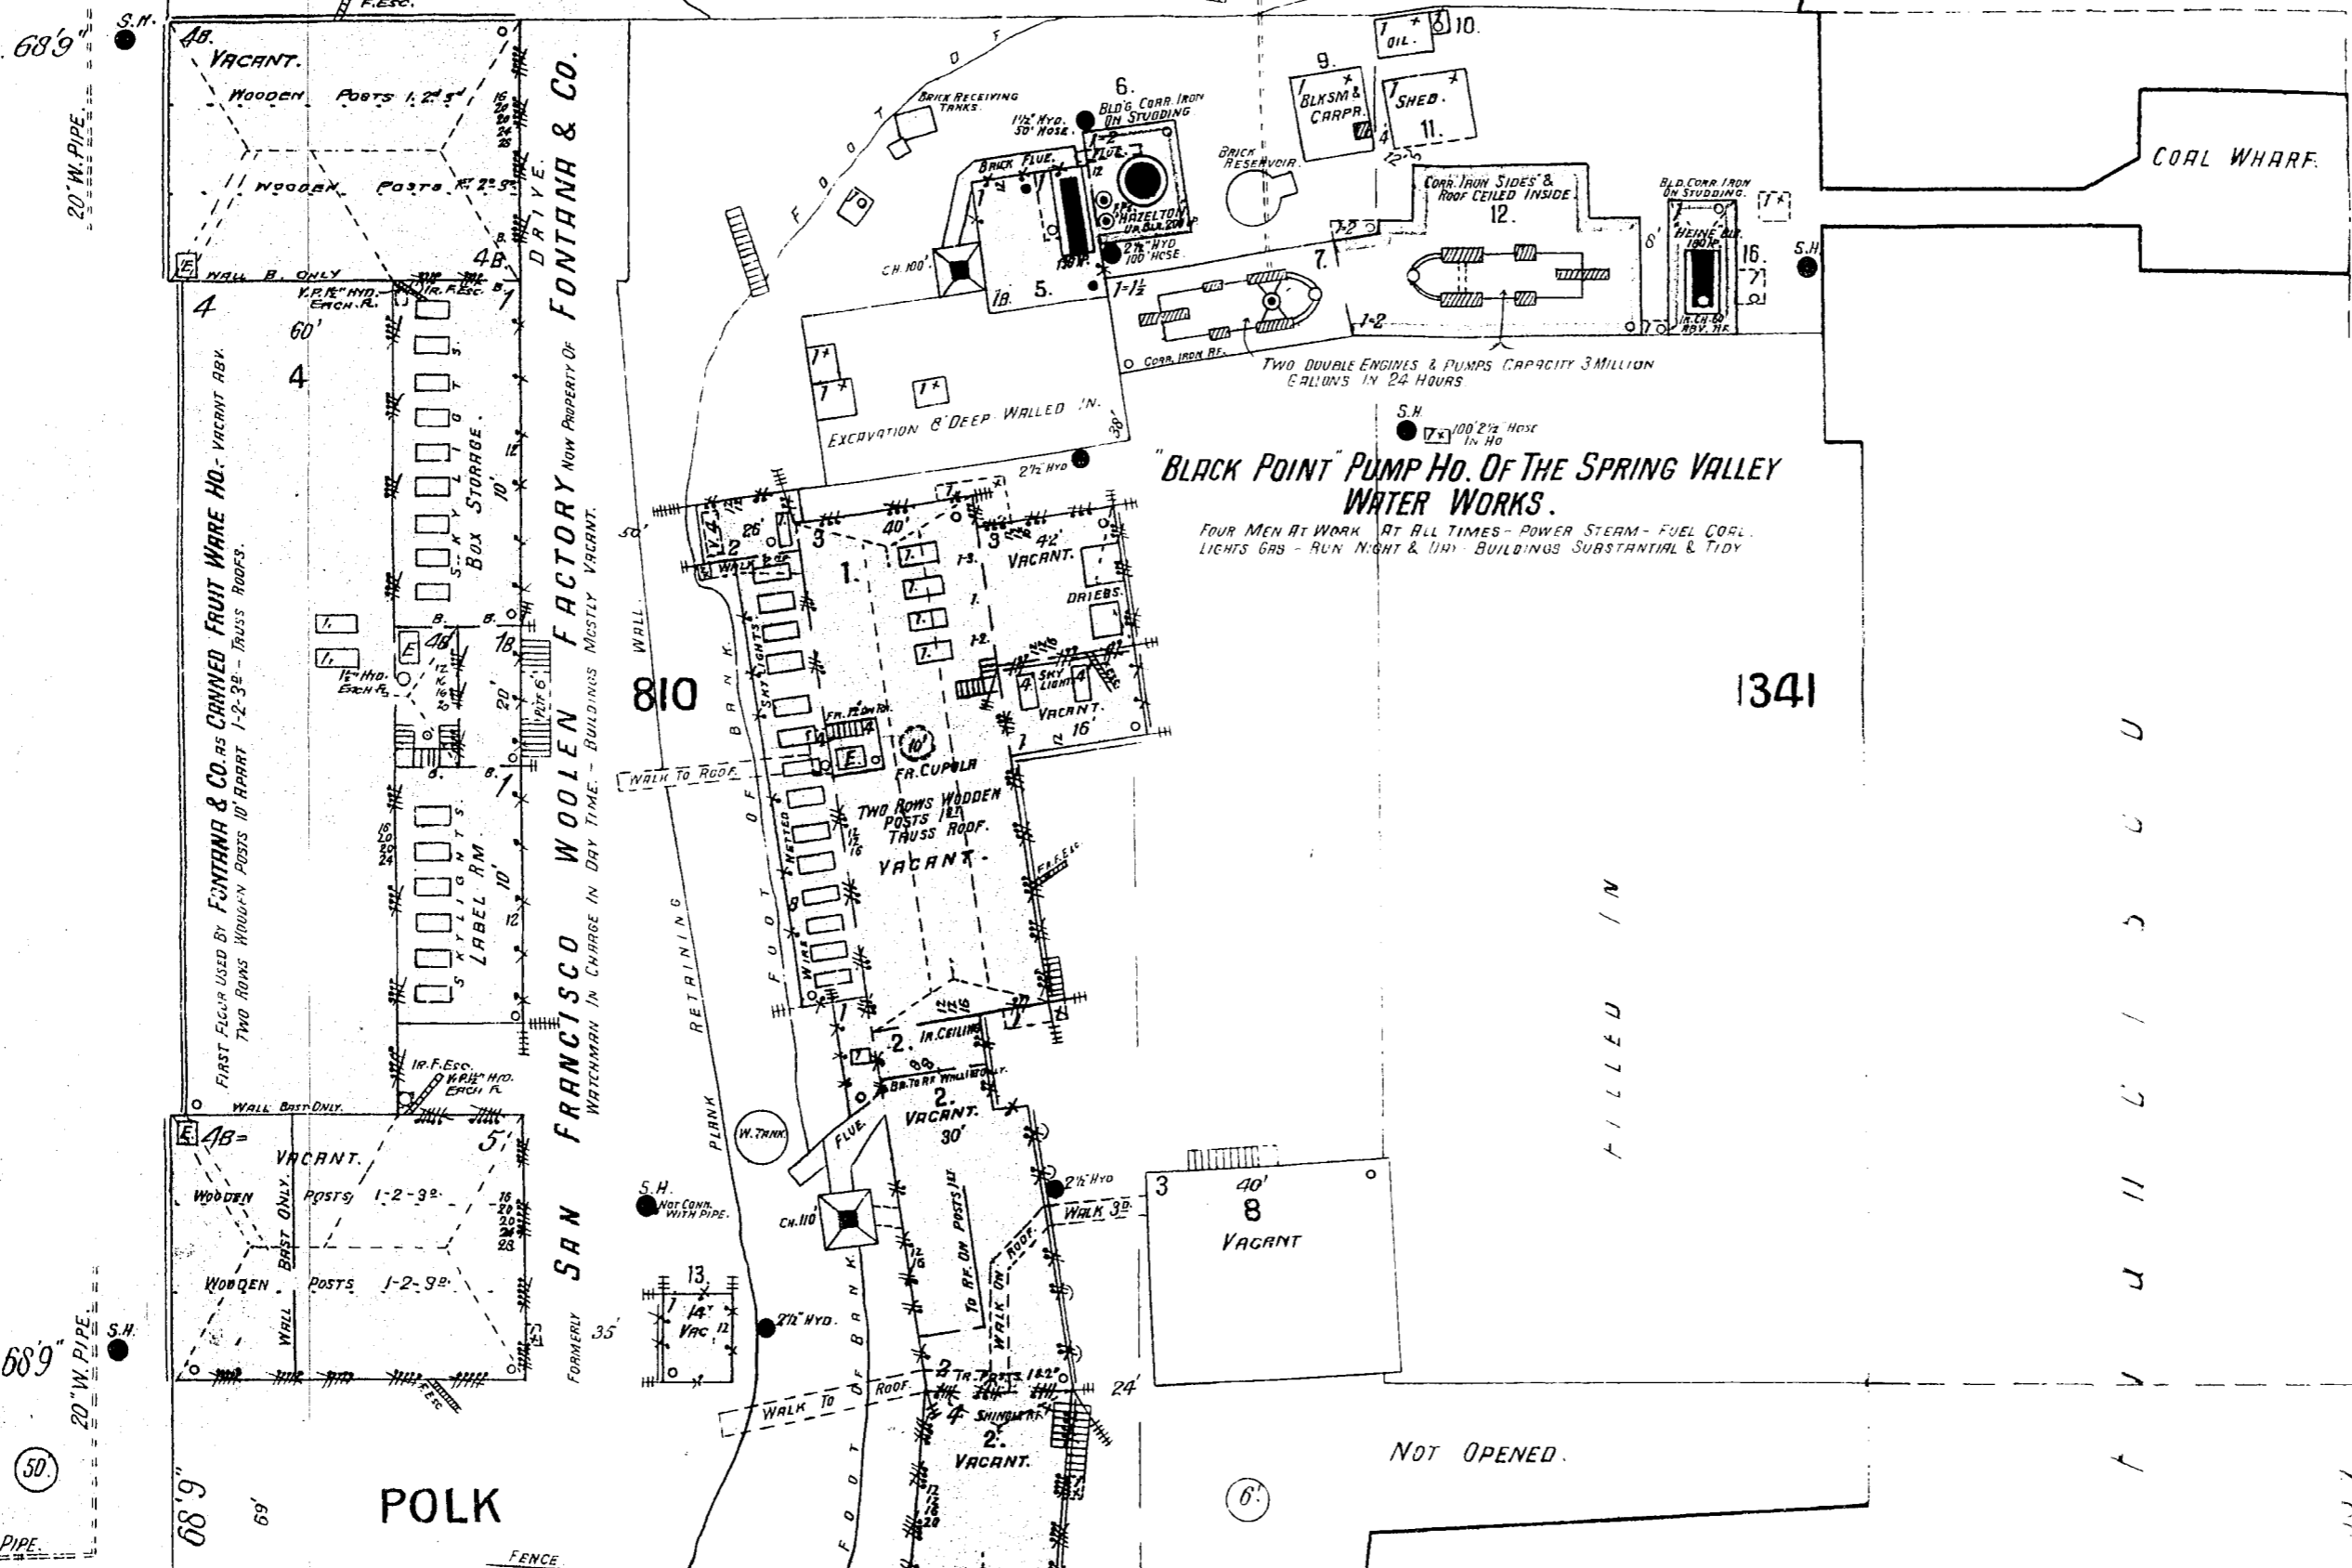

VAN NESS AV. NOT OPENED

STREET IMPASSABLE FOR TEAMS

BLACK POINT PUMP HO. OF THE SPRING VALLEY WATER WORKS

D. GHIRARDELLI CO'S CHOCOLATE WORKS

NO WATCHMAN - POWER STEAM - FUEL COAL - LIGHTS ELECTRIC... OCCUPANCY - COOLING RM B.37

88

93

JEFFERSON

JEFFERSON

B U Y U R