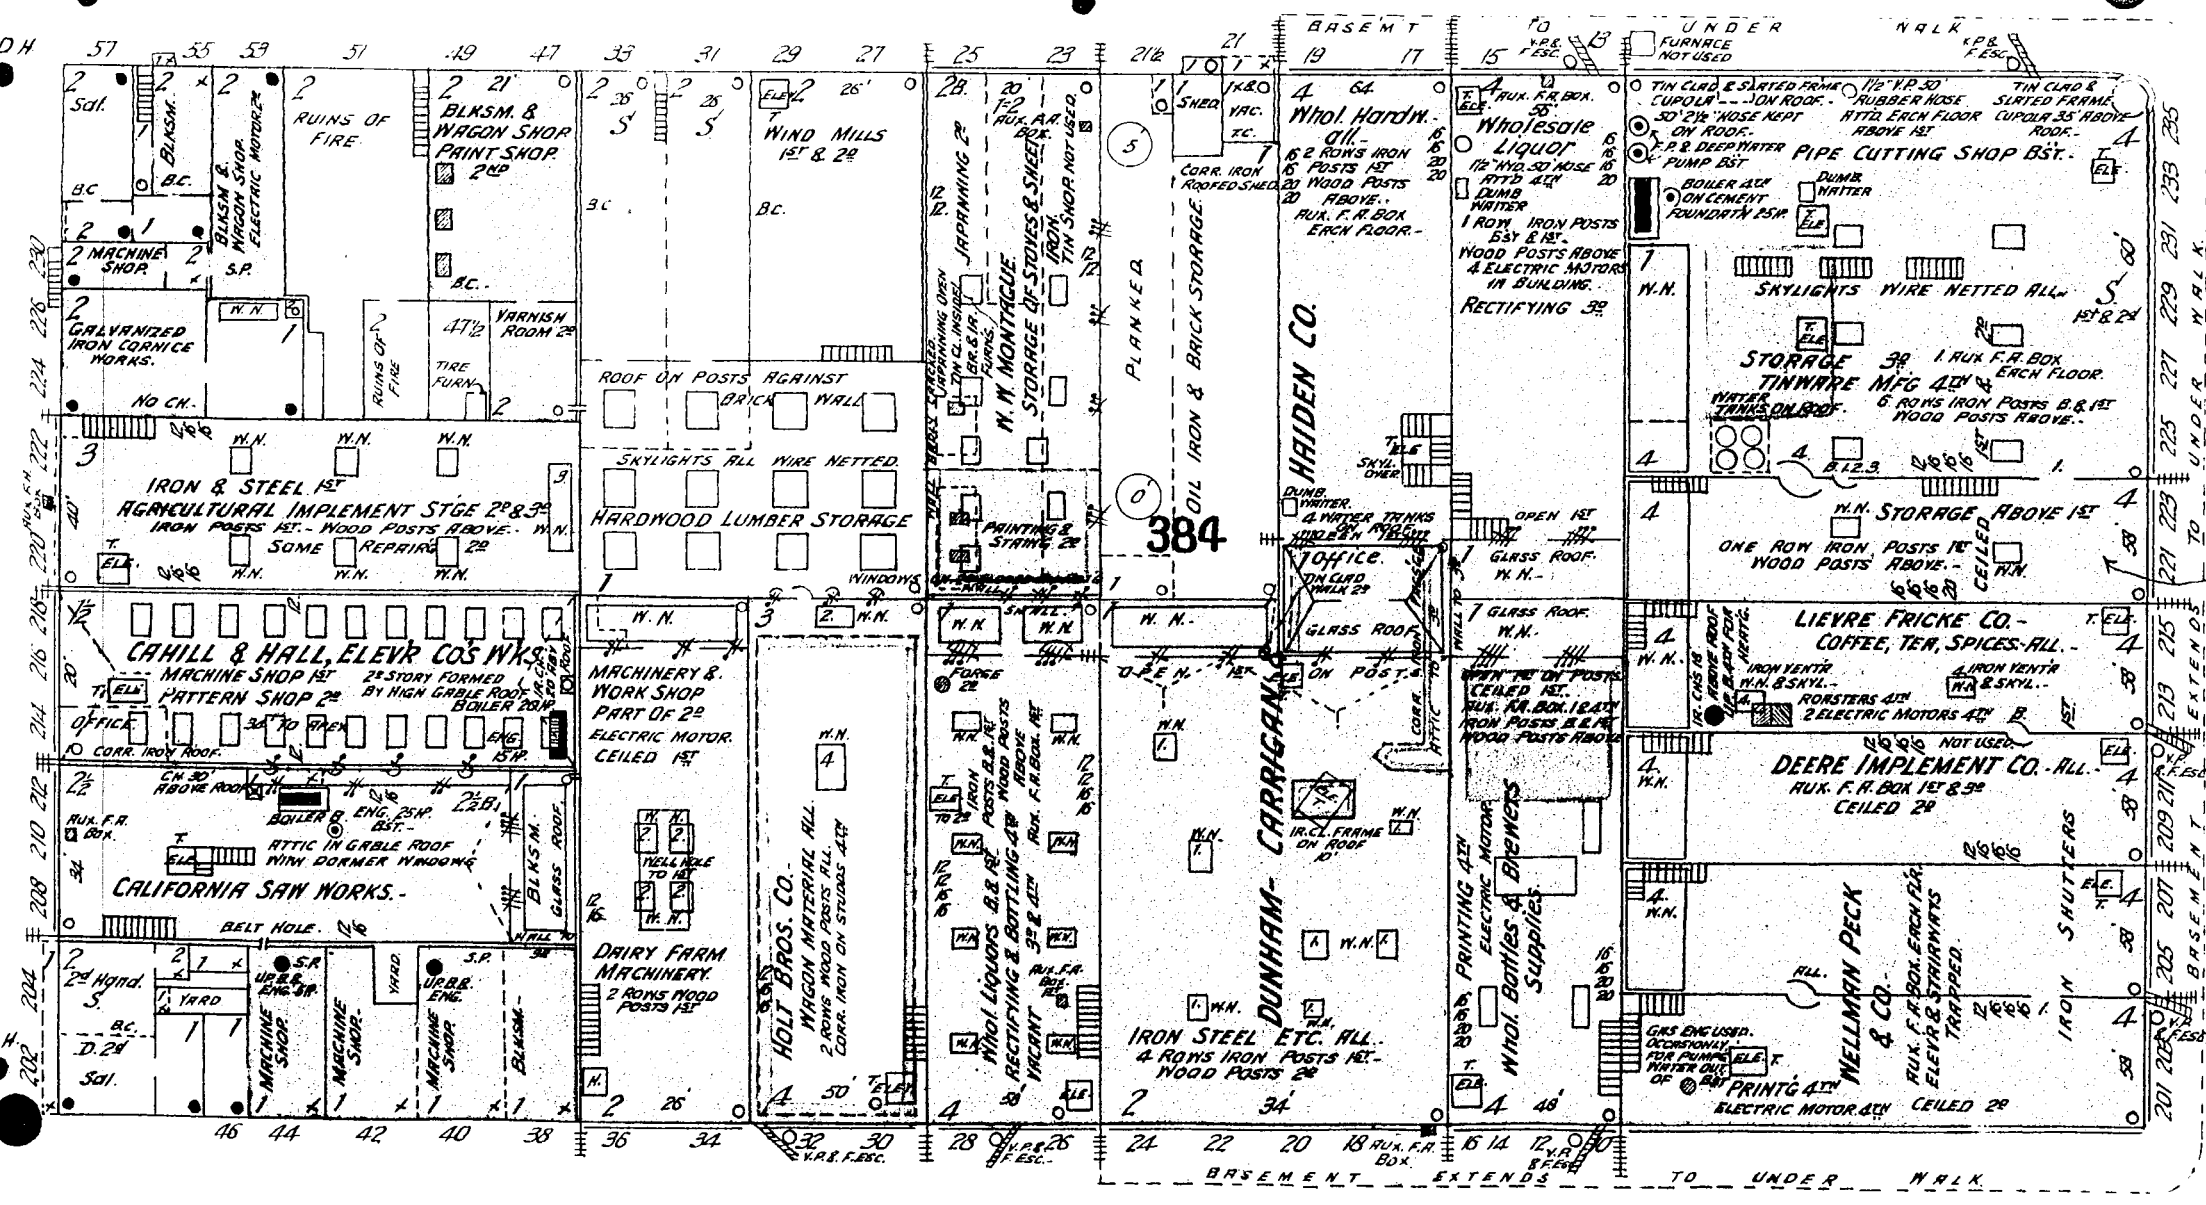

SACRAMENTO BUILD'G

UNION FOUNDRY BLOCK

FREMONT

(82 1/2 feet wide)

BEALE

(82 1/2 feet wide)

MAIN

126

Scale of Feet

BRUSH ST.

LACHMAN BLOCK

POINT

MARKET

DAVIS ST.

HOLLBROOK BLOCK

ARIZONA BLOCK