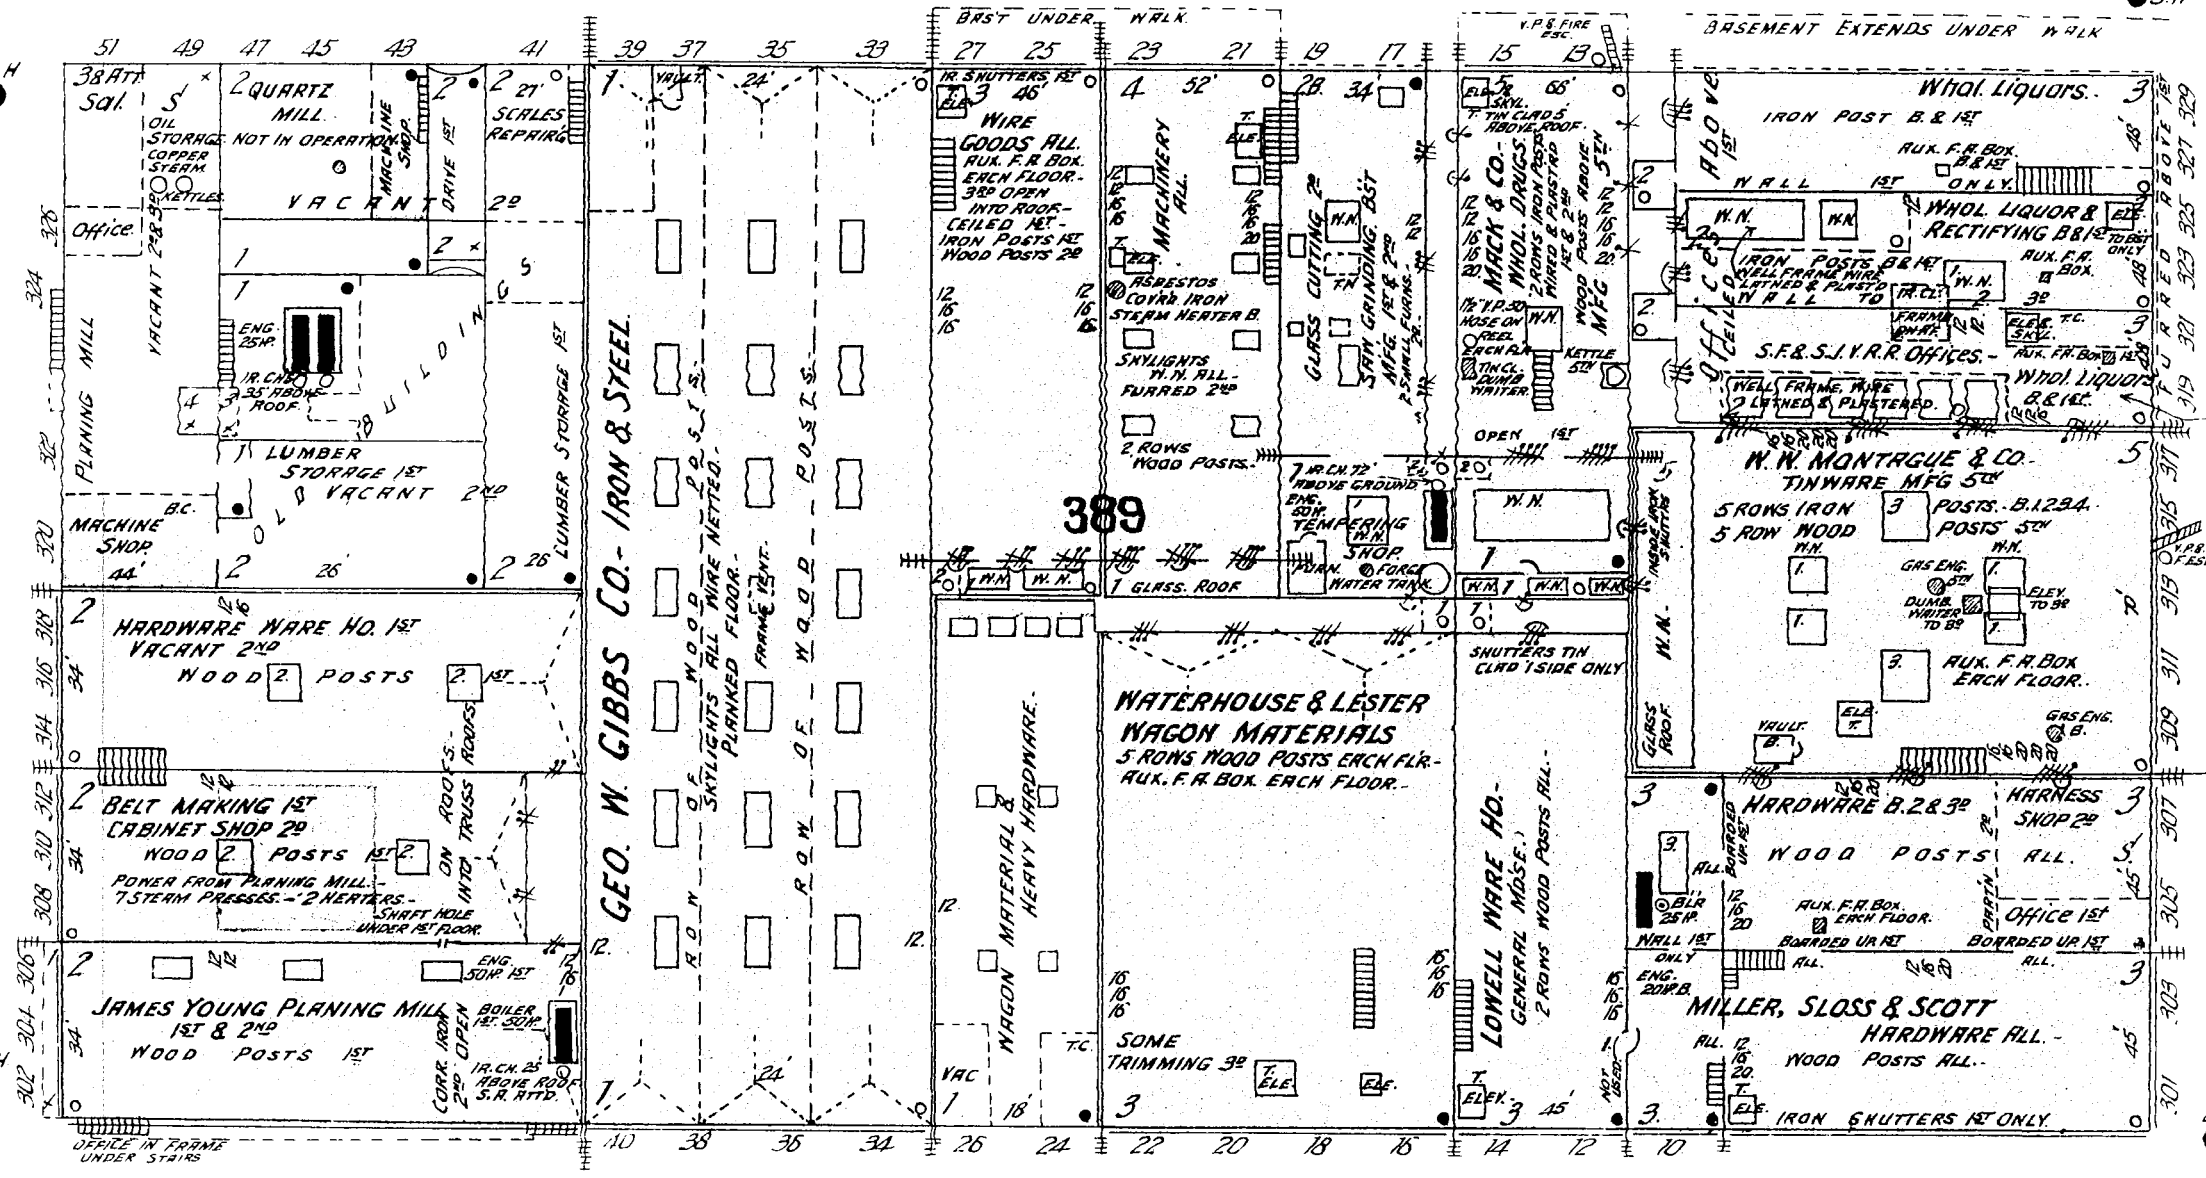

SACRAMENTO BUILD'G

UNION FOUNDRY BLOCK

FREMONT

(82 1/2 feet wide)

BEALE

(82 1/2 feet wide)

MAIN

126

Scale of Feet

BRUSH ST.

LACHMAN BLOCK

POINT

MARKET

DAVIS ST.

HOLLBROOK BLOCK

ARIZONA BLOCK

IRON POSTS

WOOD POSTS

128 127

MISSION

128 127

128 127

128 127

128 127