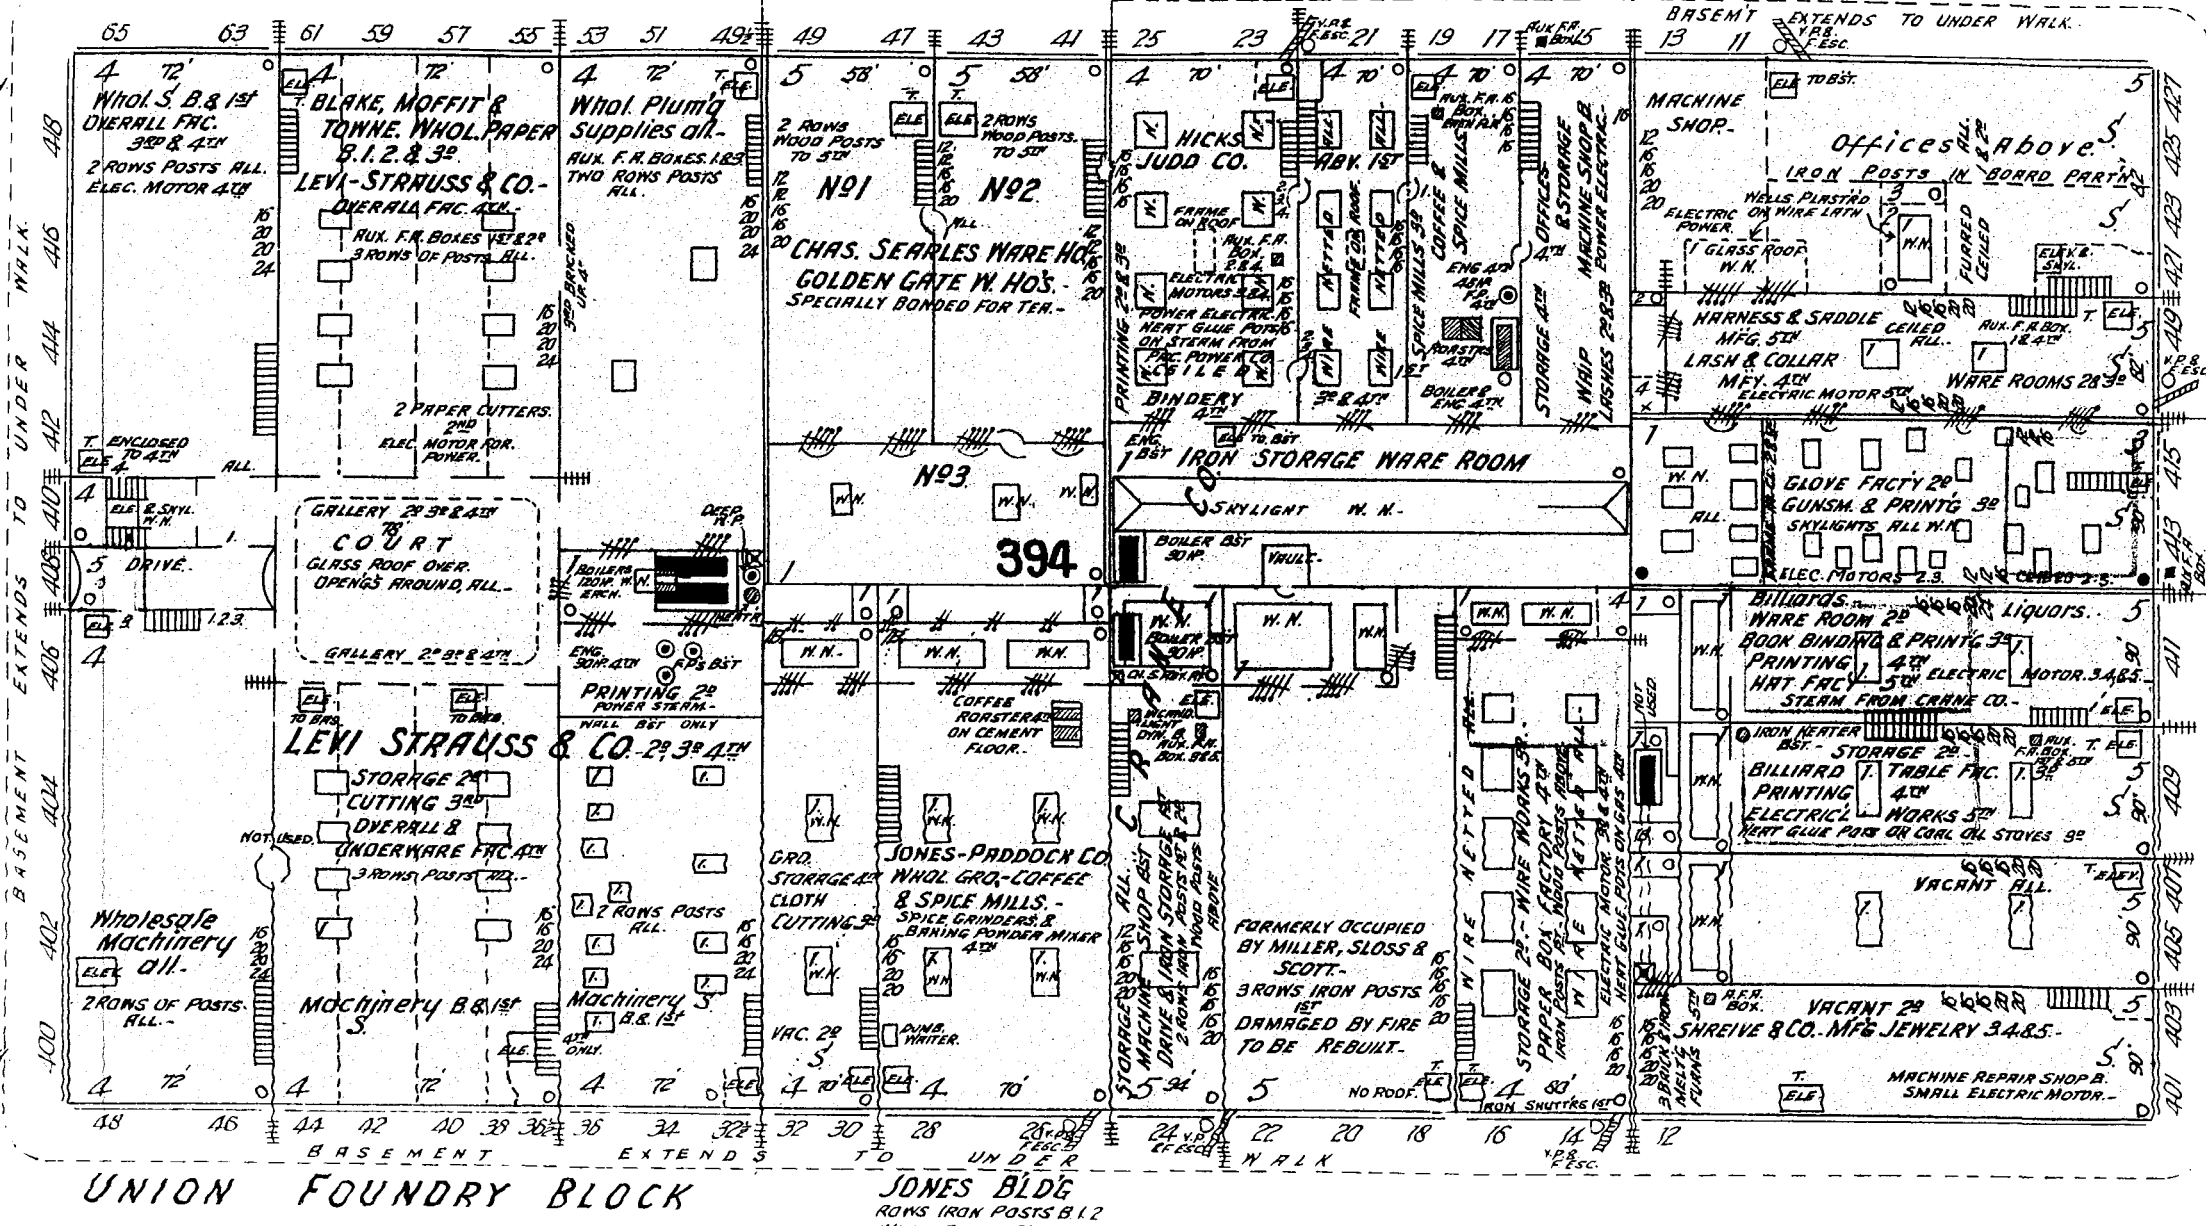

SACRAMENTO BUILD'G

UNION FOUNDRY BLOCK

FREMONT

(82 1/2 feet wide)

BEALE

(82 1/2 feet wide)

MAIN

126

Scale of Feet

BRUSH ST.

LACHMAN BLOCK

POINT

MARKET

DAVIS ST.

HOLLBROOK BLOCK

ARIZONA BLOCK