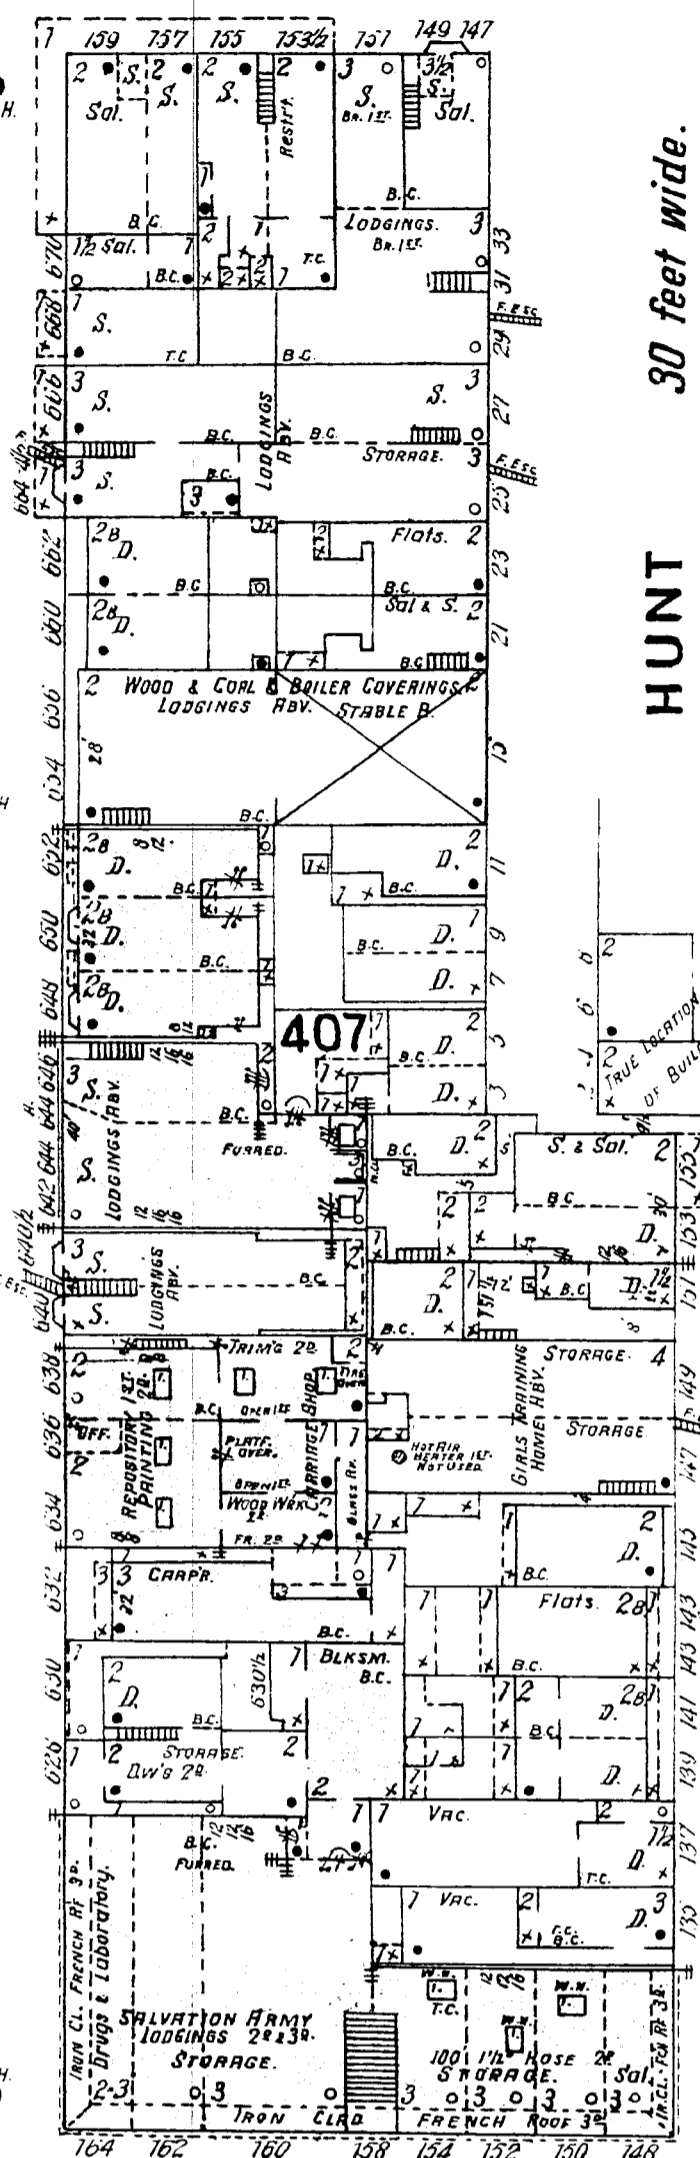

131

133

NATOMA ST.

THIRD

82 1/2

8" W. PIPE

82 1/2

30 feet wide.

HUNT

35 feet wide.

407

PALACE LIVERY & BOARDING STABLE.

35 feet wide.

MINNA

MISSION

32 1/2

156 HOWARD

NEW MONTGOMERY

70 feet wide

82 1/2

8" W. PIPE

82 1/2

8" W. PIPE

24" W. PIPE