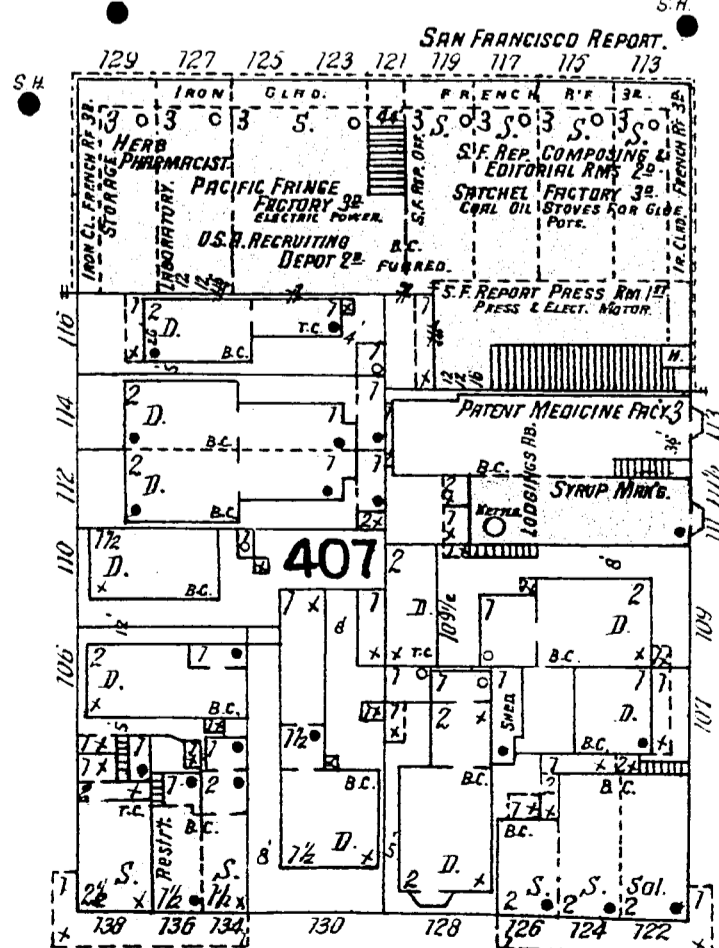

131

133

NATOMA ST.

THIRD

82 1/2

8" W. PIPE

82 1/2

30 feet wide.

HUNT

35 feet wide.

407

PALACE LIVERY & BOARDING STABLE.

35 feet wide.

MINNA

MISSION

32 1/2

156 HOWARD

NEW MONTGOMERY

70 feet wide

82 1/2

8" W. PIPE

82 1/2

8" W. PIPE

24" W. PIPE

6" W. PIPE

NATOMA

SECOND

407

129

407

Scale of Feet.