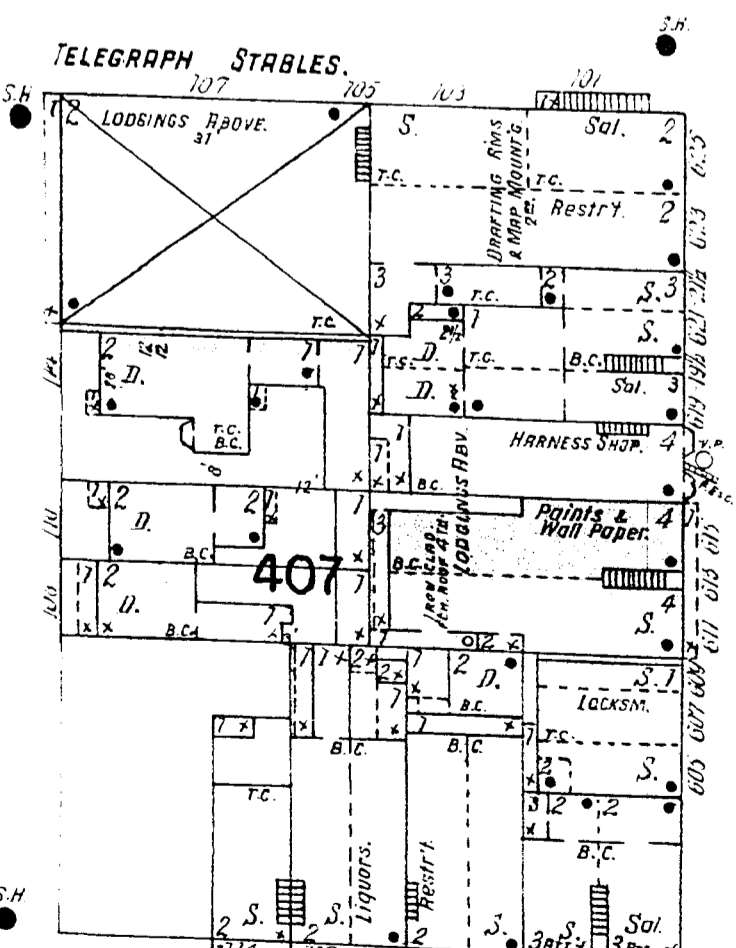

407

Scale of Feet.