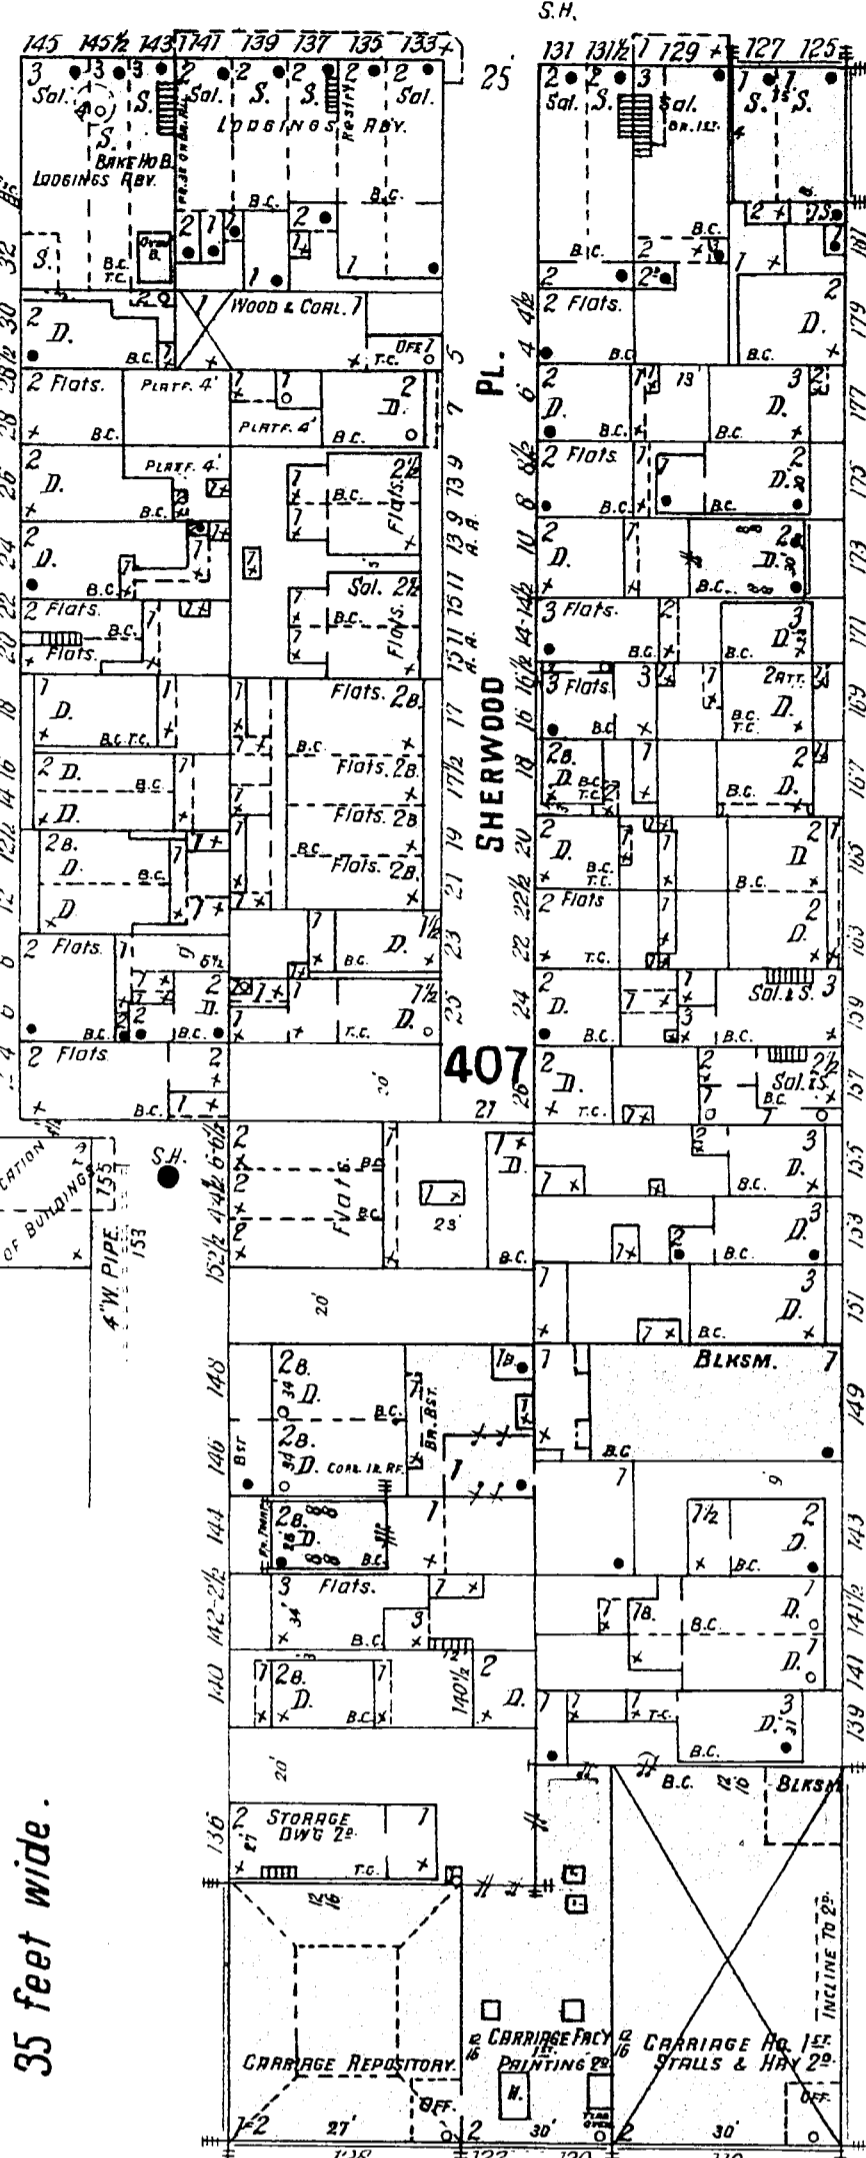

131

133

NATOMA ST.

THIRD

82 1/2

8" W. PIPE

82 1/2

30 feet wide.

HUNT

35 feet wide.

407

PALACE LIVERY & BOARDING STABLE.

35 feet wide.

MINNA

MISSION

32 1/2

156 HOWARD

NEW MONTGOMERY

70 feet wide

82 1/2

8" W. PIPE

82 1/2

8" W. PIPE

24" W. PIPE