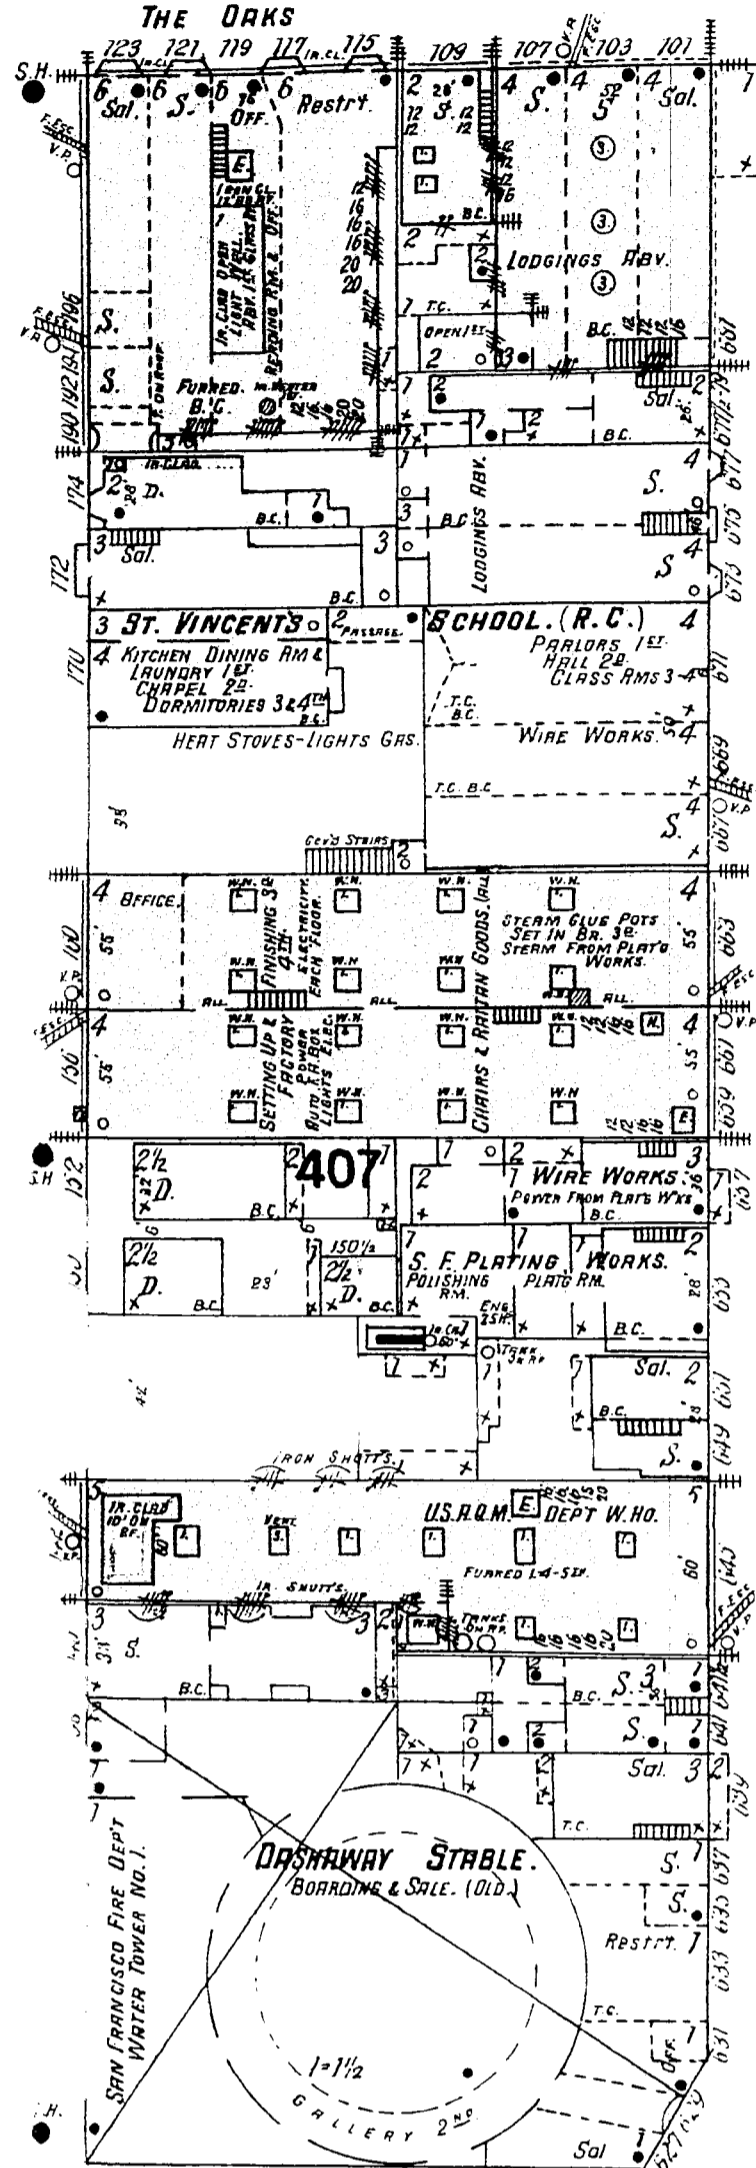

131

133

NATOMA ST.

THIRD

82 1/2

8" W. PIPE

82 1/2

30 feet wide.

HUNT

35 feet wide.

407

PALACE LIVERY & BOARDING STABLE.

35 feet wide.

MINNA

MISSION

32 1/2

156 HOWARD

NEW MONTGOMERY

70 feet wide

82 1/2

8" W. PIPE

82 1/2

8" W. PIPE

24" W. PIPE