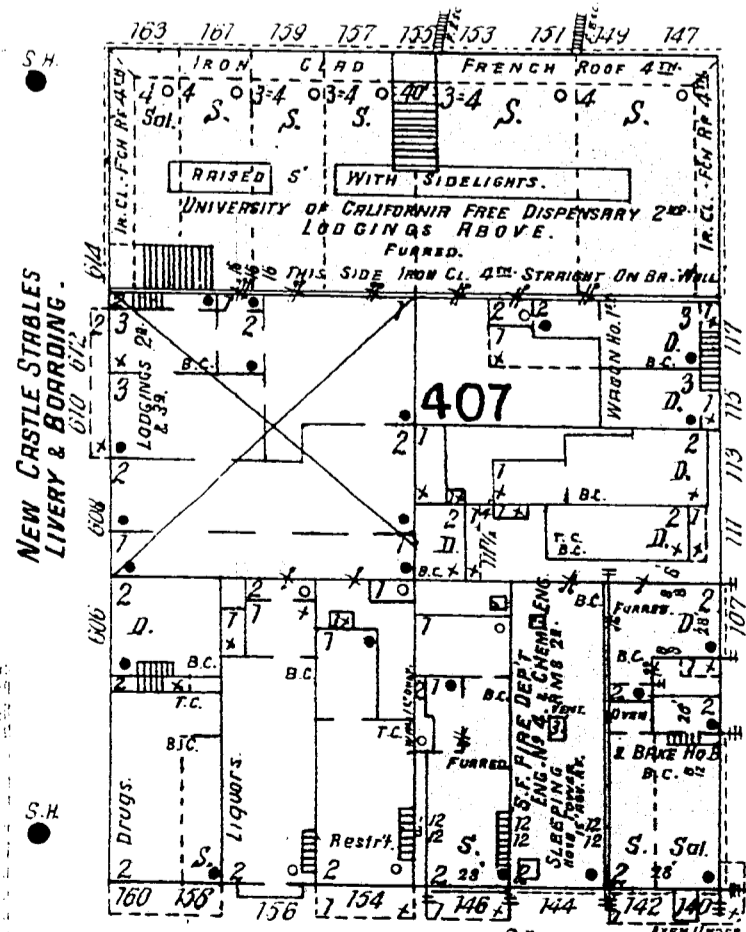

131

133

NATOMA ST.

THIRD

82 1/2

8" W. PIPE

82 1/2

30 feet wide.

HUNT

35 feet wide.

407

PALACE LIVERY & BOARDING STABLE.

35 feet wide.

MINNA

MISSION

32 1/2

156 HOWARD

NEW MONTGOMERY

70 feet wide

82 1/2

8" W. PIPE

82 1/2

8" W. PIPE

24" W. PIPE