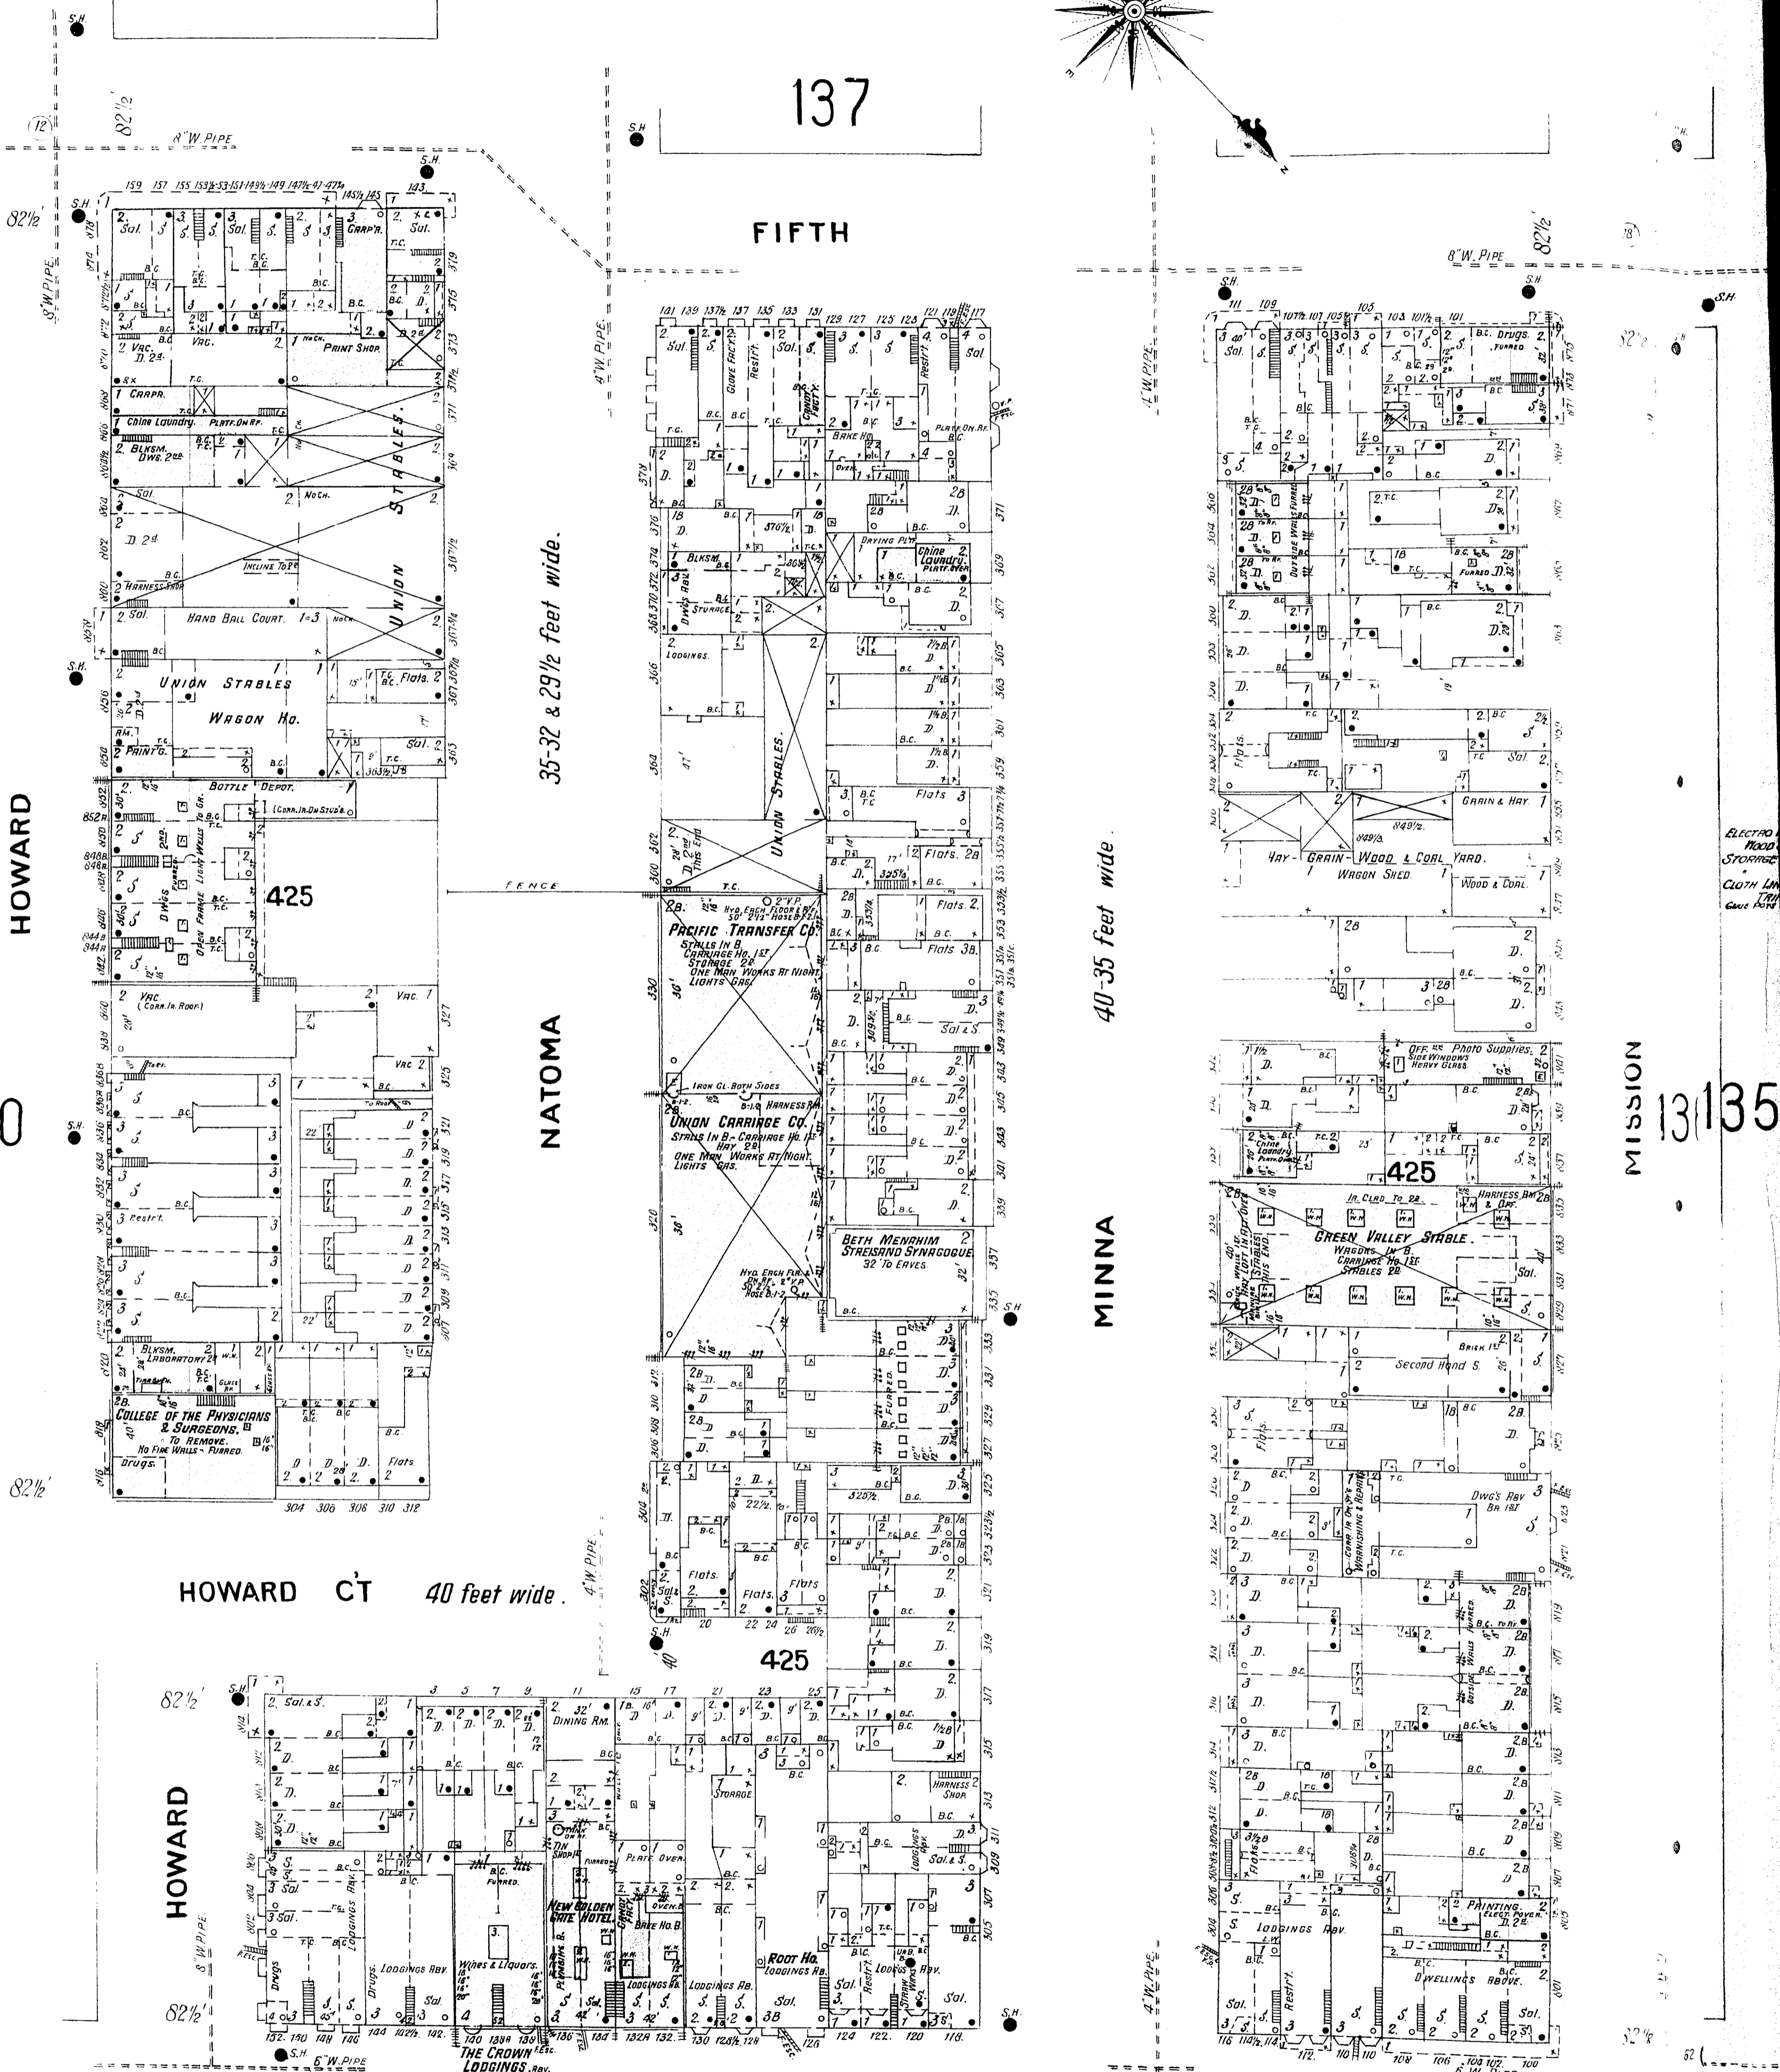

HOWARD CT 40 feet wide.

NATOMA

NATOMA

NATOMA

MINNA

MINNA

MISSION

135

Scale of Feet.