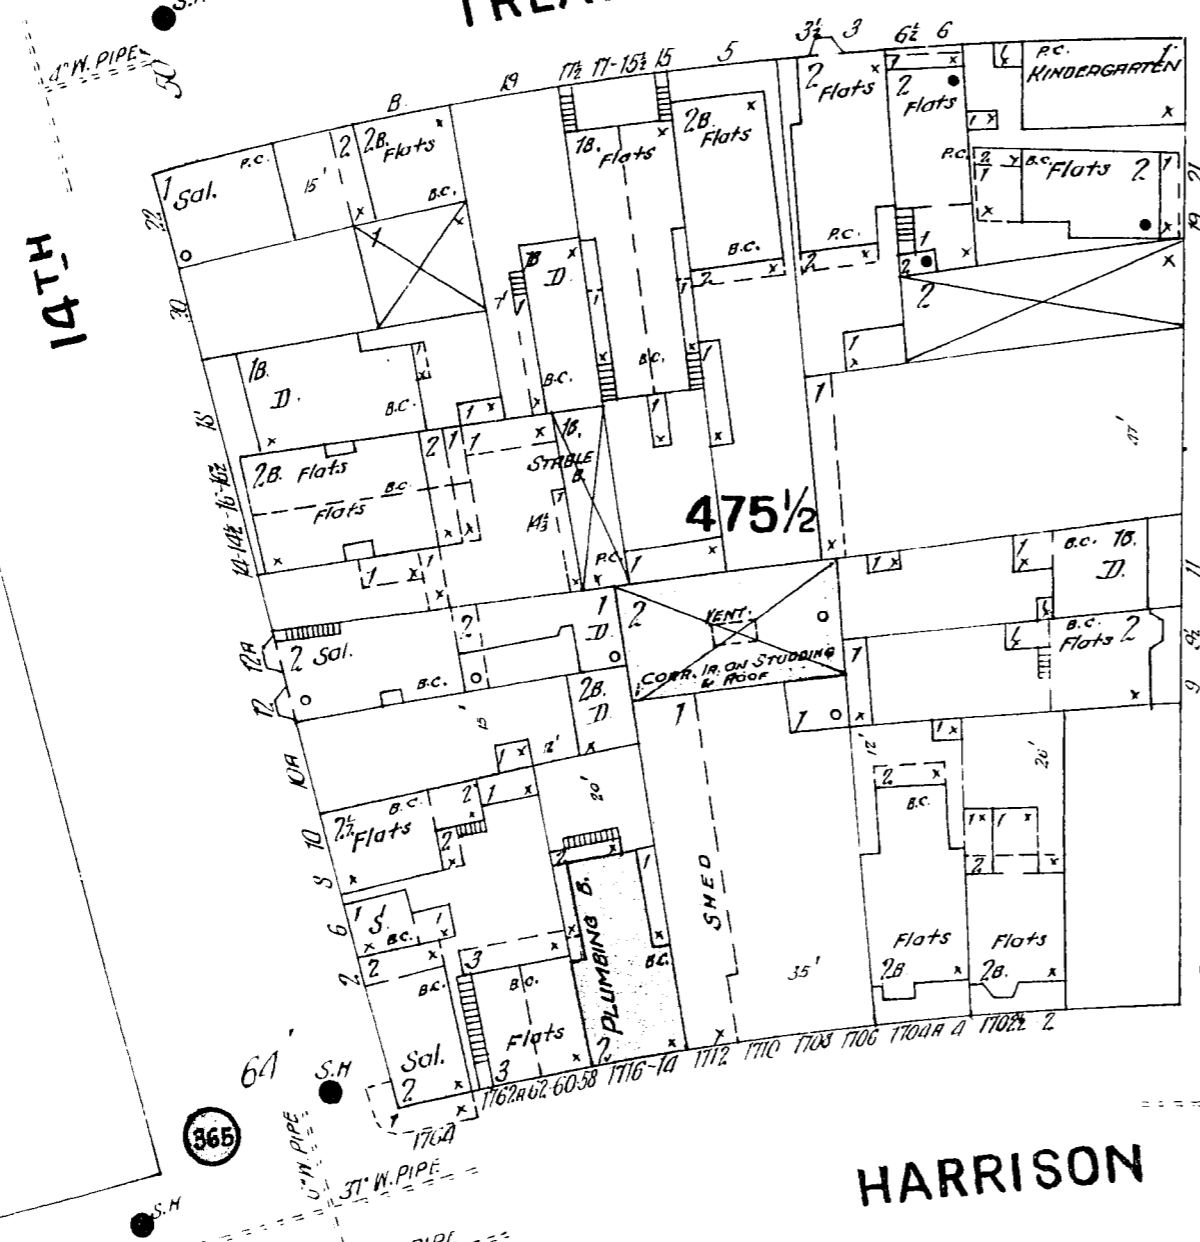

173

FOLSOM

174

171

206

172

ALABAMA NOT OPENED

DIVISION NOT OPENED

207

WHITE STAR LAUNDRY CO.

ALAMEDA

FLORIDA

BAY CITY MATCH CO. (CHINESE LABOR)

761

207

220

ELEVANTH

Scale of Feet.

WHITE STAR LAUNDRY BUILDING CORR. IRON ON STROBING ONE RAIL. F. R. BOX - SIX SMALL CHIM. EXTER. IRONS HEATED ON GAS STOVES