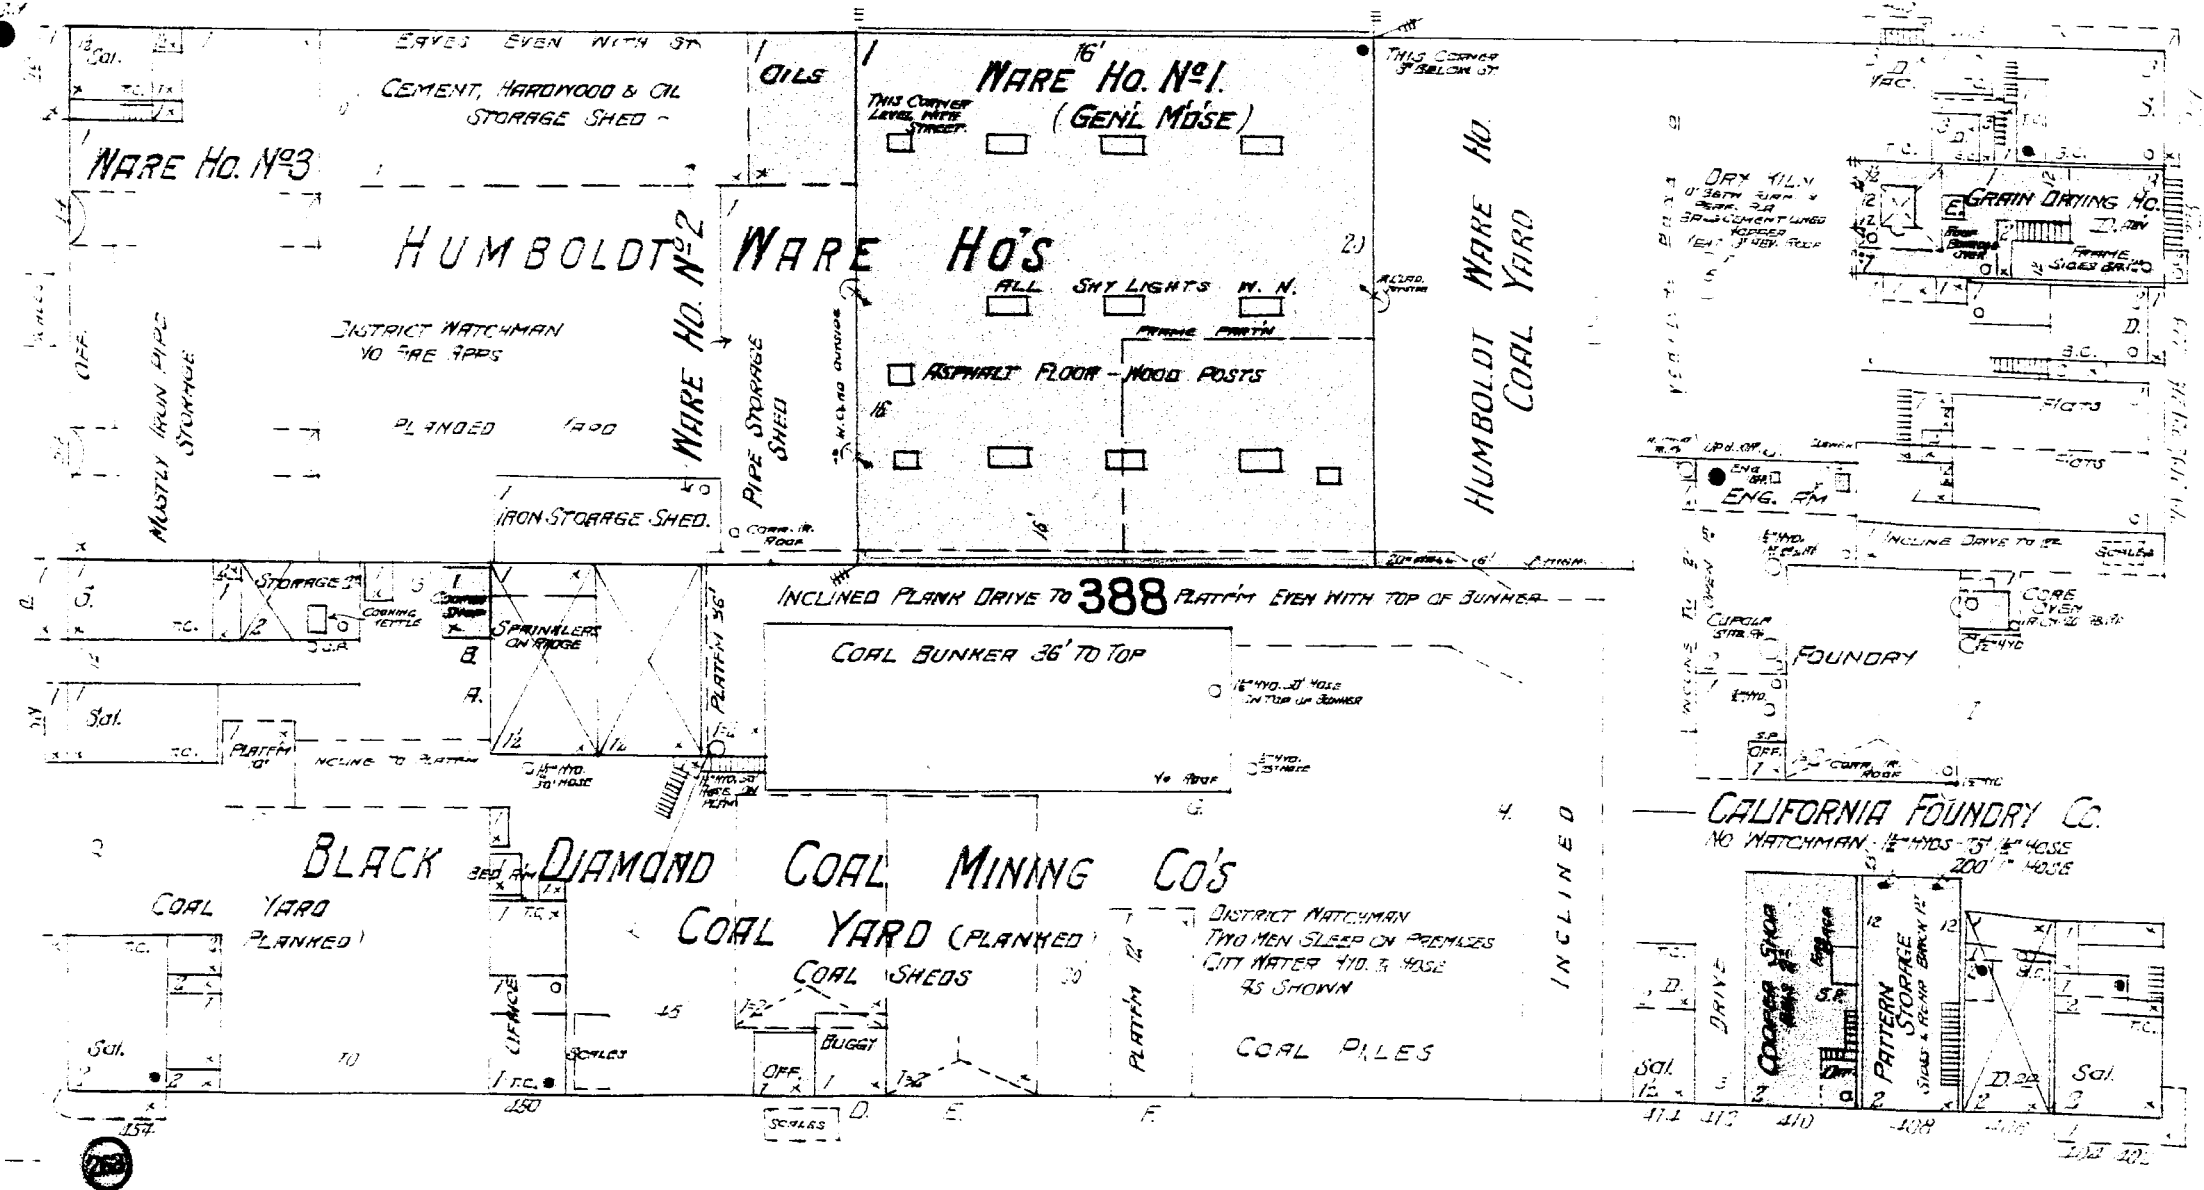

221

BEALE 82 1/2 feet wide

Bay of San Francisco

220

MAIN

Scale of Feet.

221

222