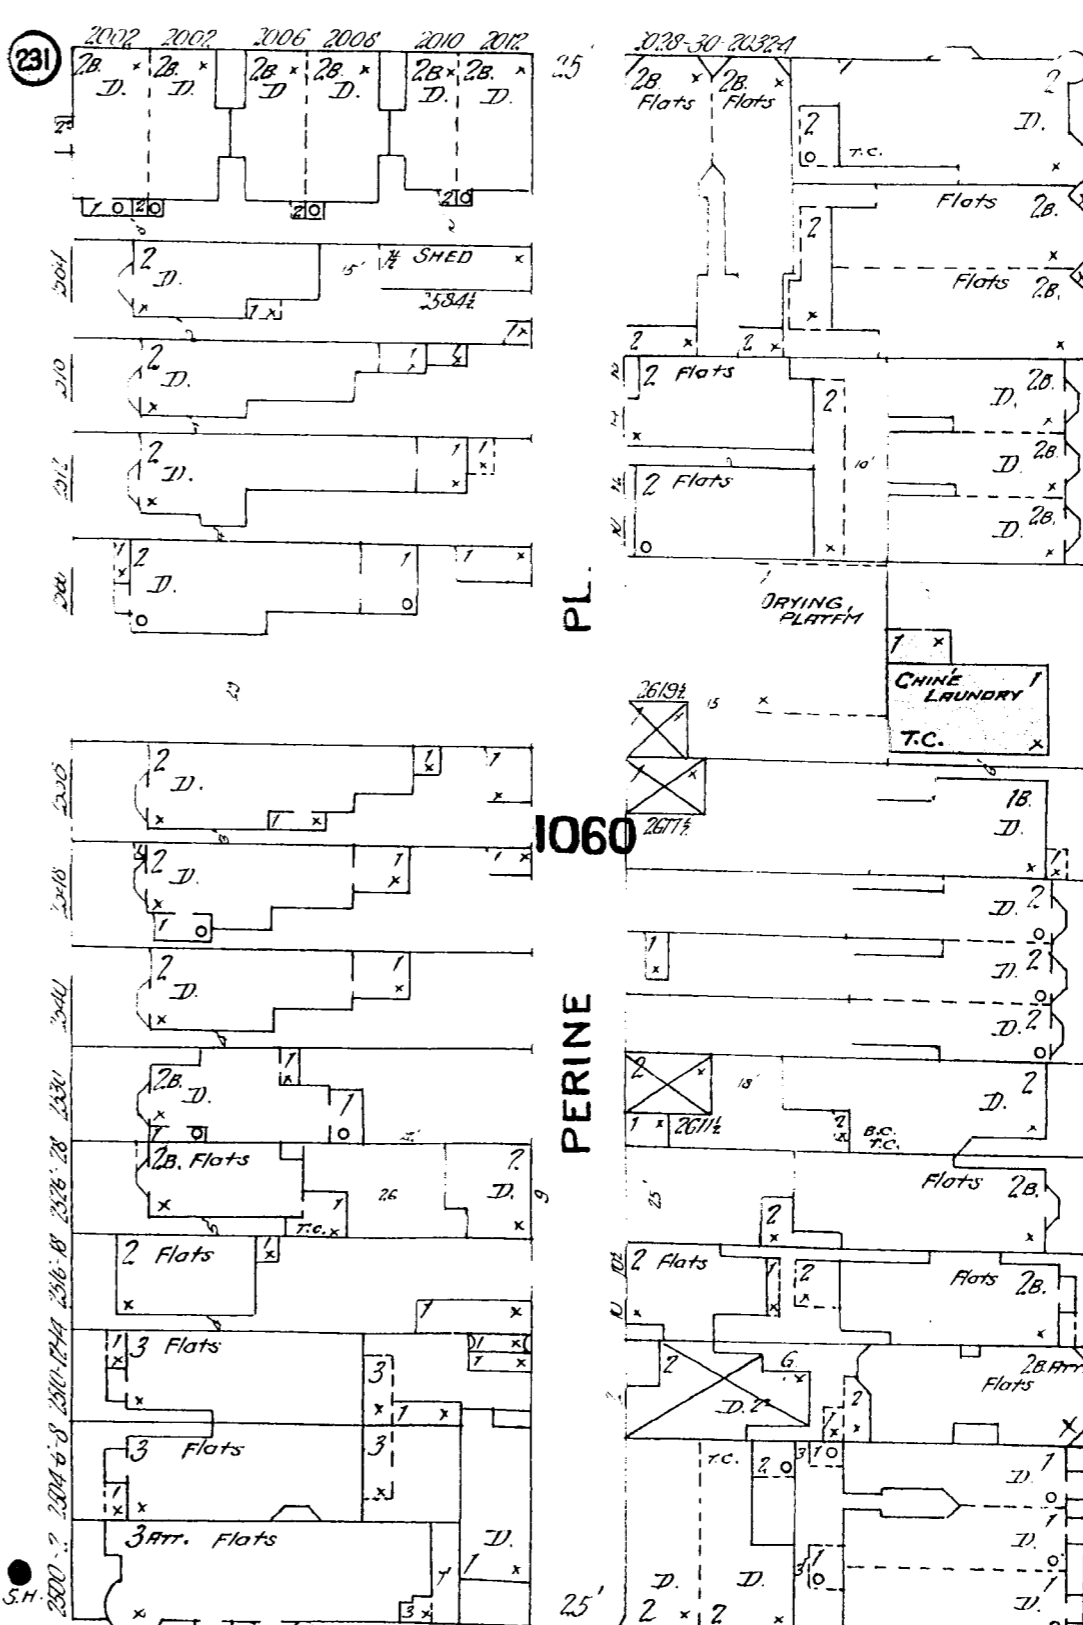

SCOTT

ST.

ST.

82 1/2 ft wide

51

51

PIERCE

88 ft wide

PINE

STEINER

CALIFORNIA

ST.

SACRAMENTO

SACRAMENTO

Scale of Feet.