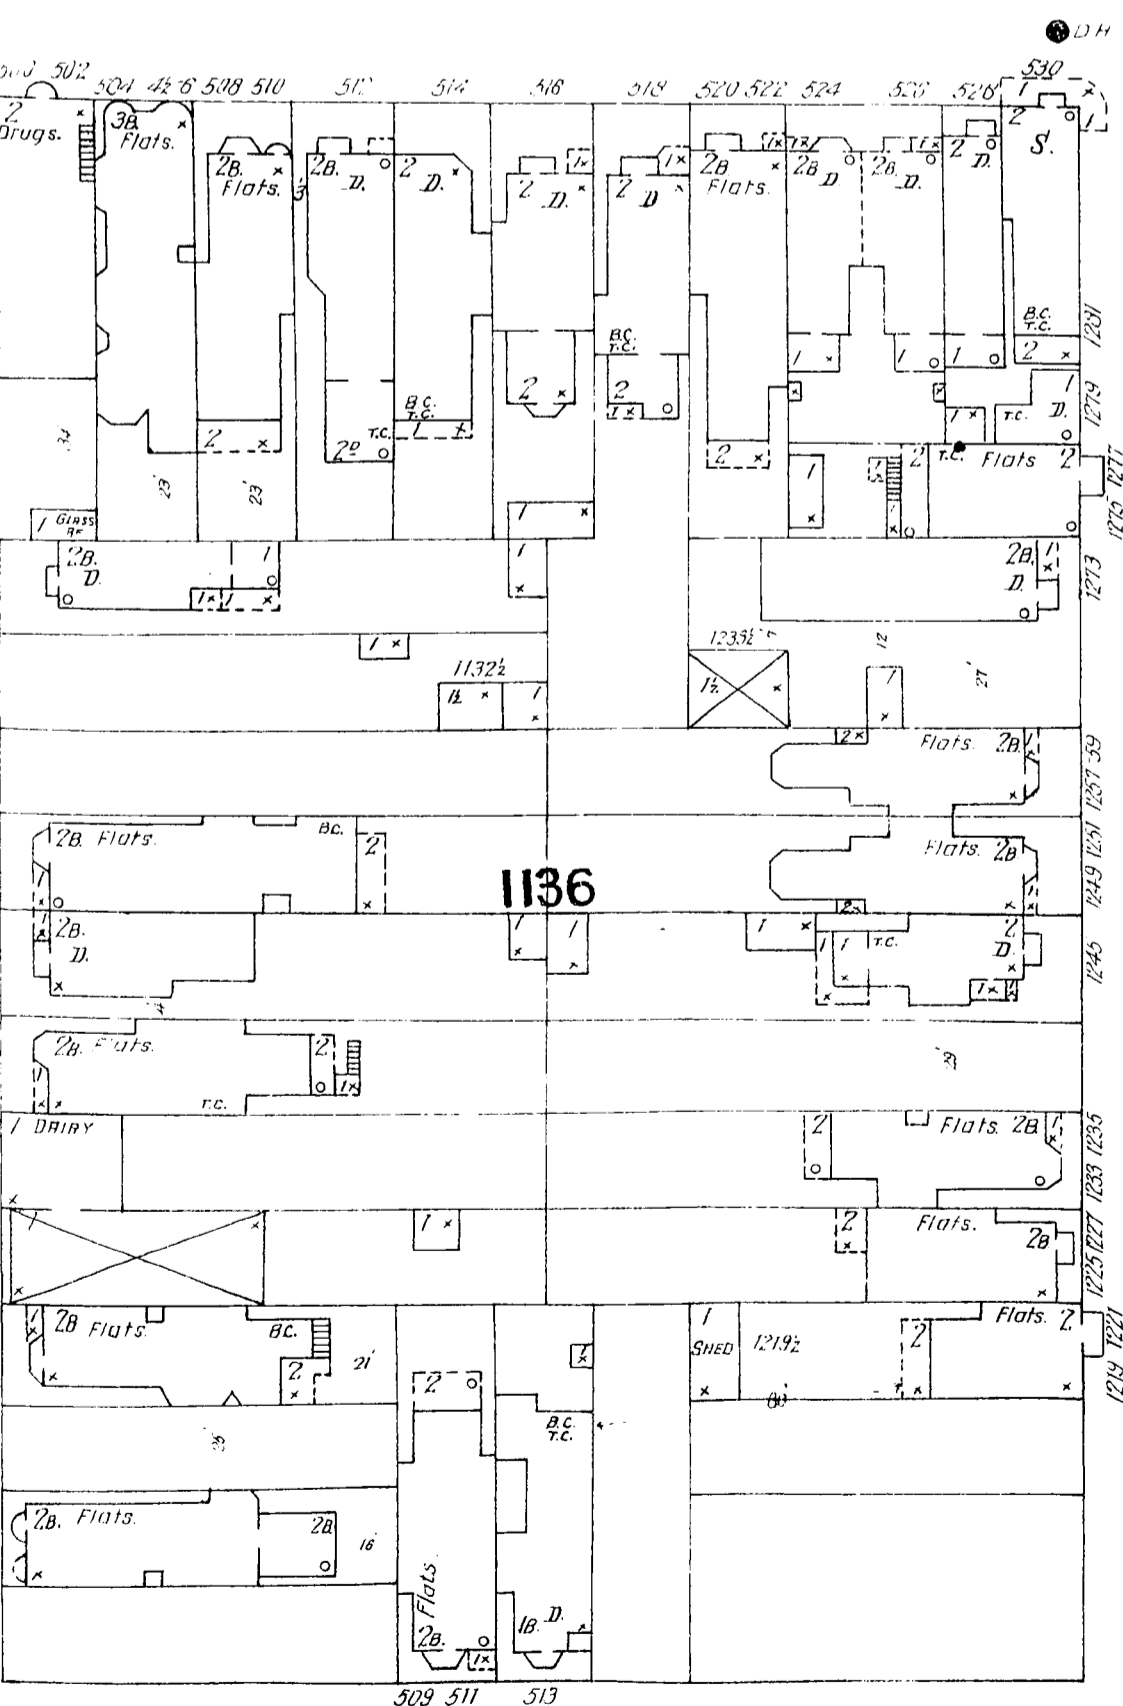

376

BRODERICK

ST.

68.9 ft wide.

DEVISADERO

32 1/2 ft wide.

HAYES

GRUVE

SCOTT

ST.

331

Scale of Feet

ALAMO SQUARE

0

COPY