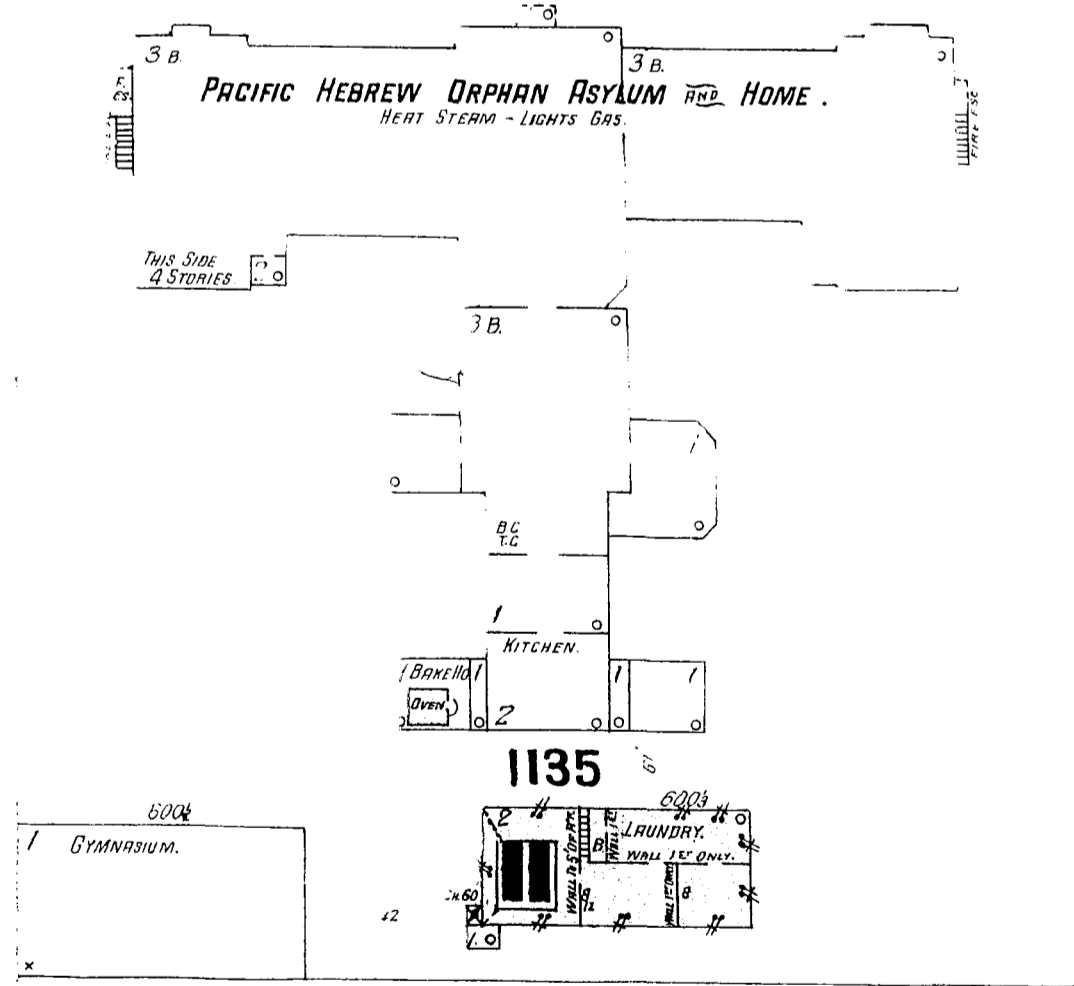

376

BRODERICK

ST.

68.9 ft wide.

DEVISADERO

32 1/2 ft wide.

HAYES

GRUVE

SCOTT

ST.

331

Scale of Feet

ALAMO SQUARE

0

COPY