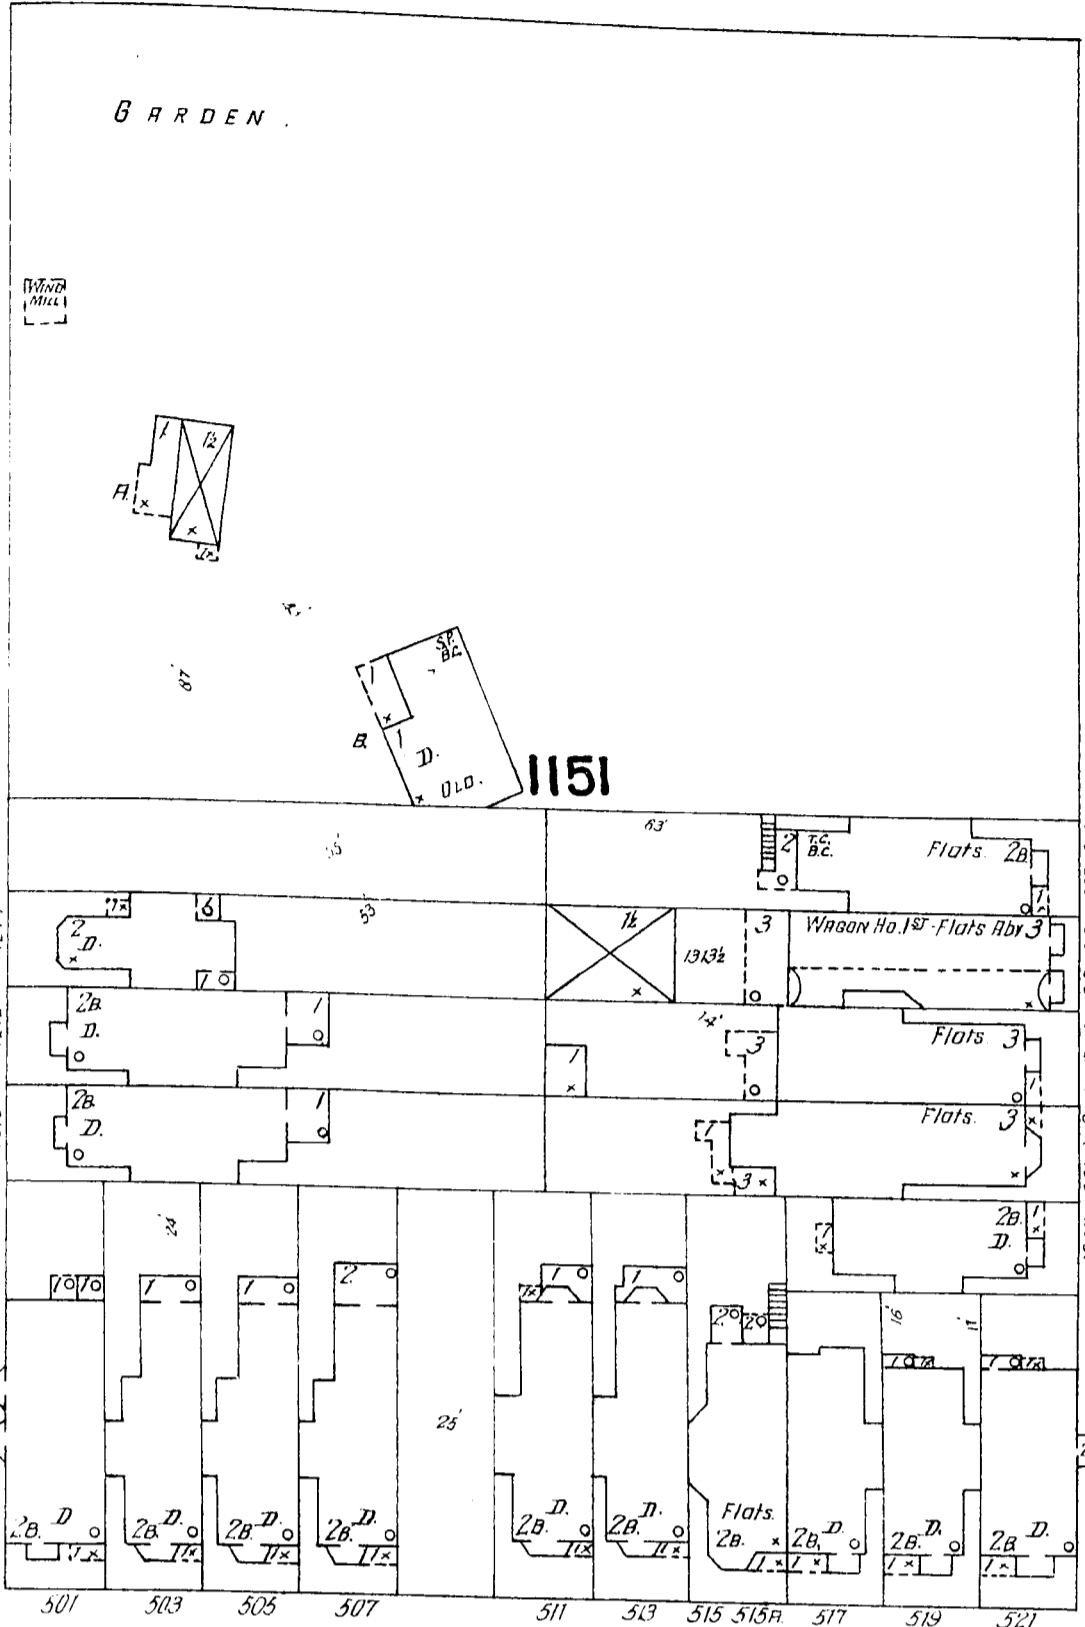

376

BRODERICK

ST.

68.9 ft wide.

DEVISADERO

32 1/2 ft wide.

HAYES

GRUVE

SCOTT

ST.

331

Scale of Feet

ALAMO SQUARE

0

COPY