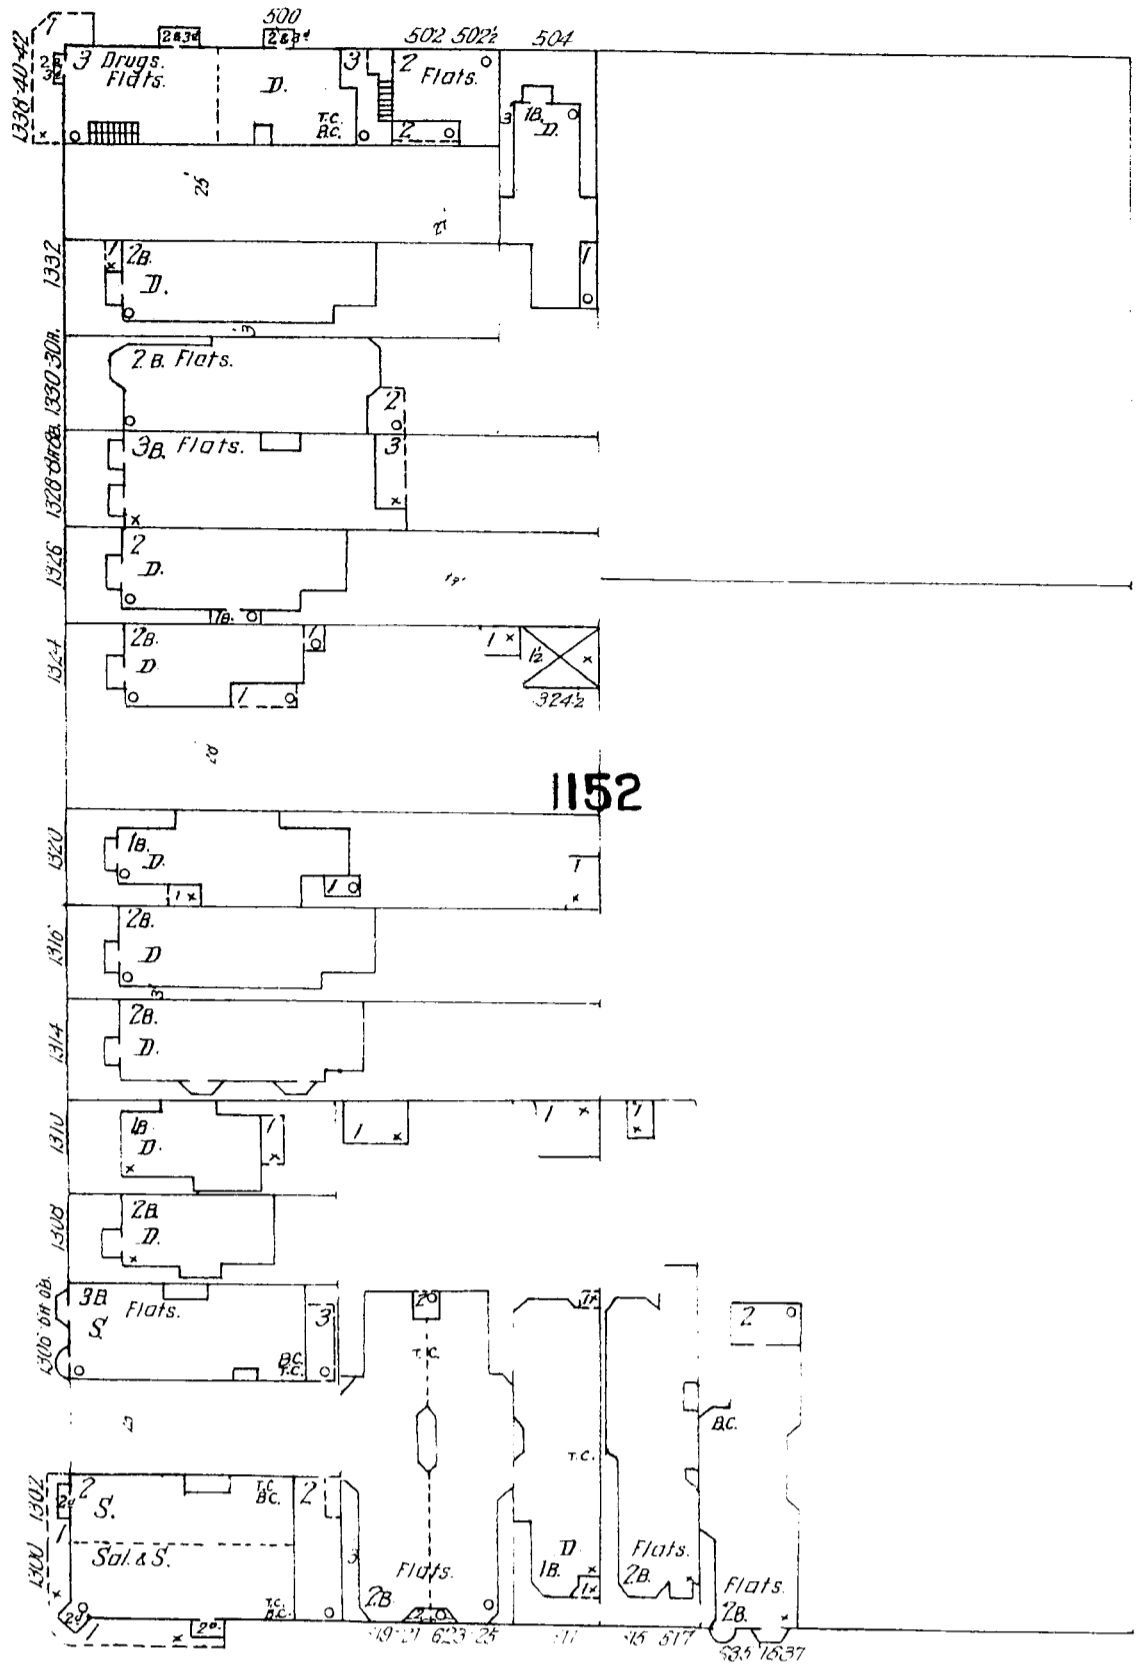

376

BRODERICK

ST.

68.9 ft wide.

DEVISADERO

32 1/2 ft wide.

HAYES

GRUVE

SCOTT

ST.

331

Scale of Feet

ALAMO SQUARE

0

COPY