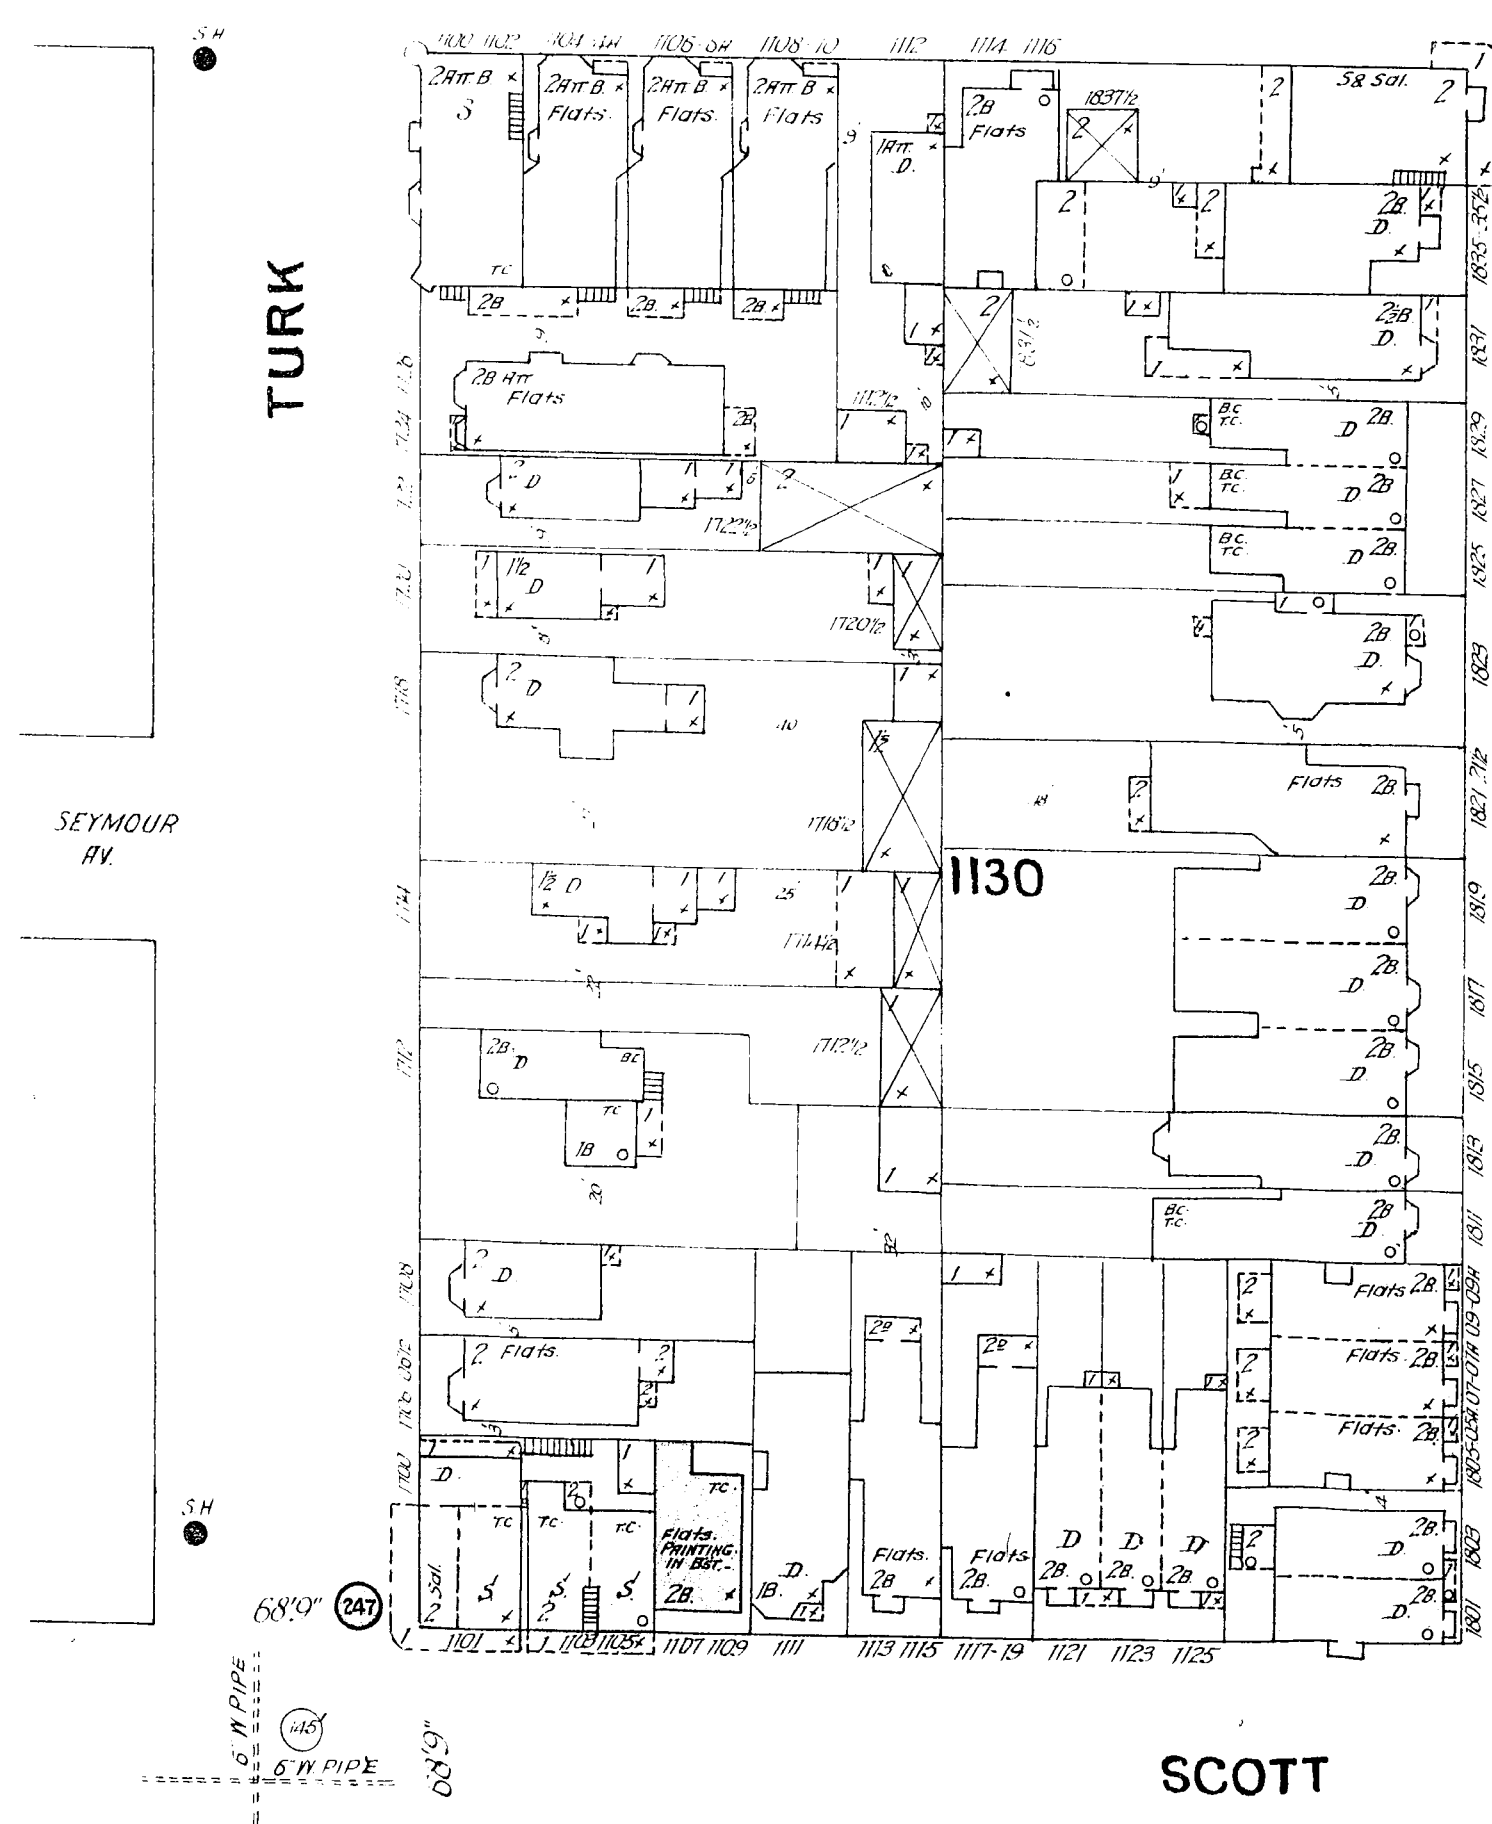

BRODERICK

ST.

689 ft. wide.

DEVISADERO

32 1/2 ft. wide.

EDDY

EDDY

EDDY

SCOTT

ST.

Scale of Feet.