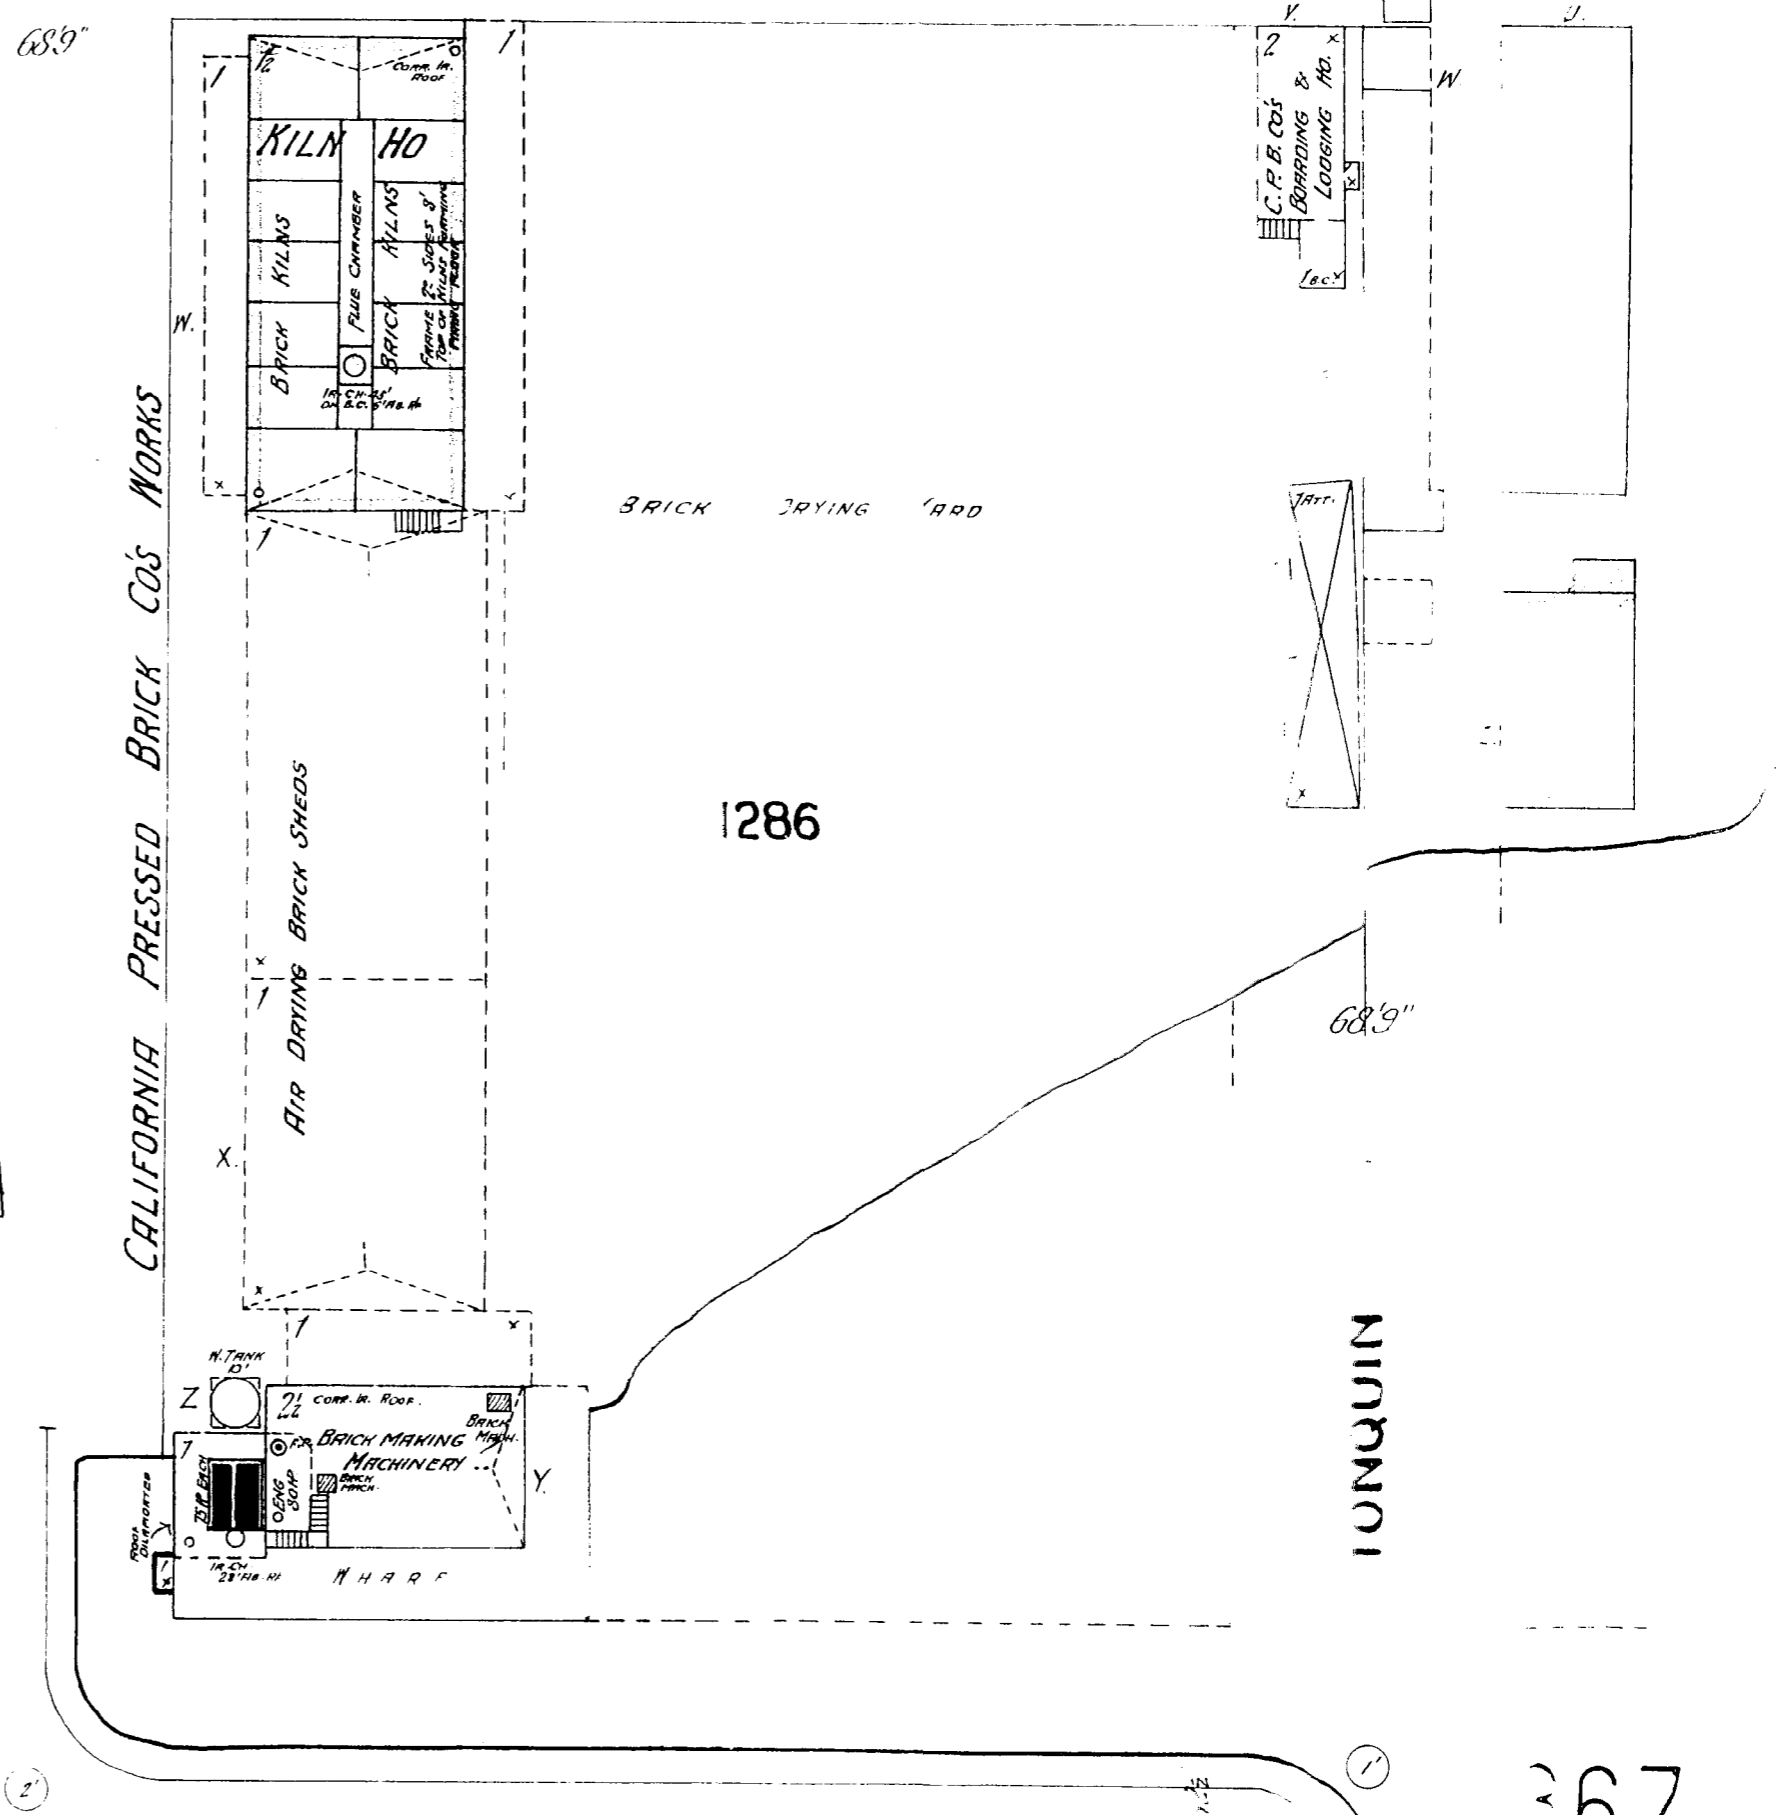

MAN AT WORK NIGHTS WHEN BURNING BRICK
NO WATCHMAN - NO FIRE RISKS
POWER STEAM-FUEL COAL-LIGHTS LAMPS

SEE VOLUME FOUR

389

368

BRODERICK

68'9"

68'9"

68'9"

68'9"

1293

BRICK DRYING YARD

1286

68'9"

BEACH

TONQUIN

366 365

DEVISADERO

367

1292

1291

JEFFERSON

68'9"

68'9"

68'9"

SCOTT

345

Scale of Feet.