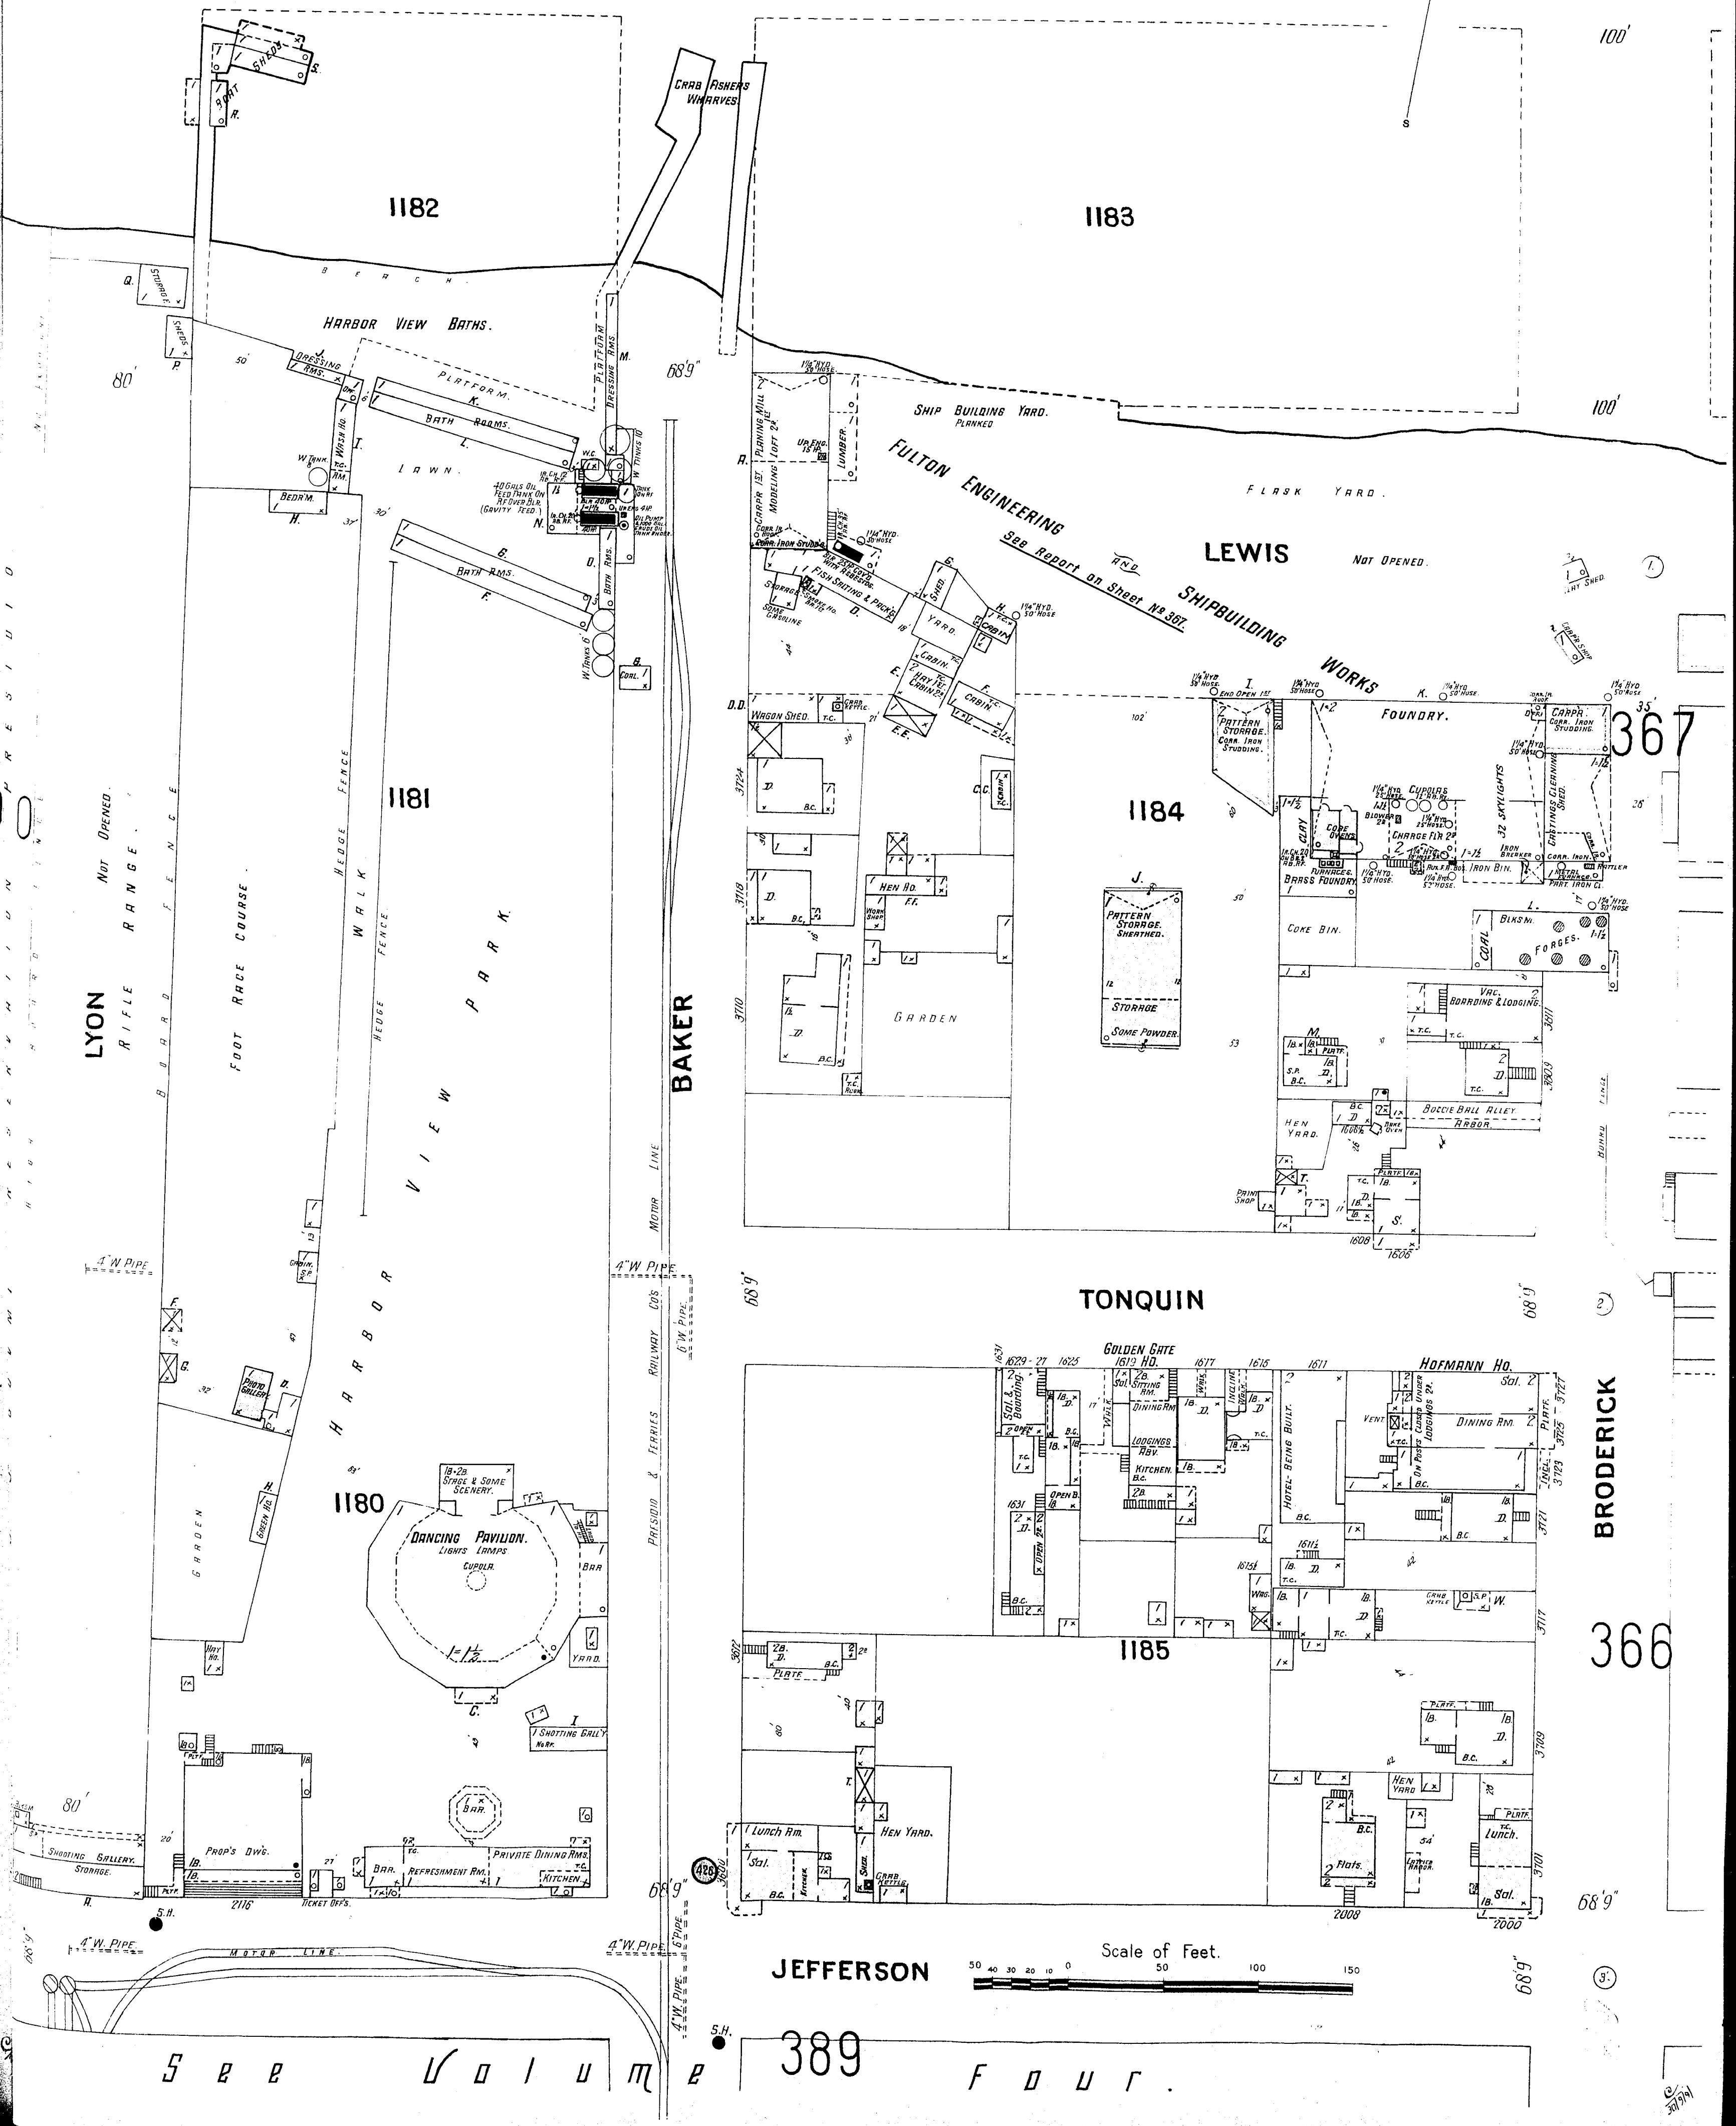

Bay of San Francisco

LYON NOT OPENED RIFLE RANGE

FOOT RACE COURSE

HARBOR VIEW PARK

DANCING PAVILION

FULTON ENGINEERING

LEWIS

SHIPBUILDING WORKS

TONQUIN

GOLDEN GATE

HOFMANN HO.

JEFFERSON

Seaside

389

FOUR

367

366

BRODERICK