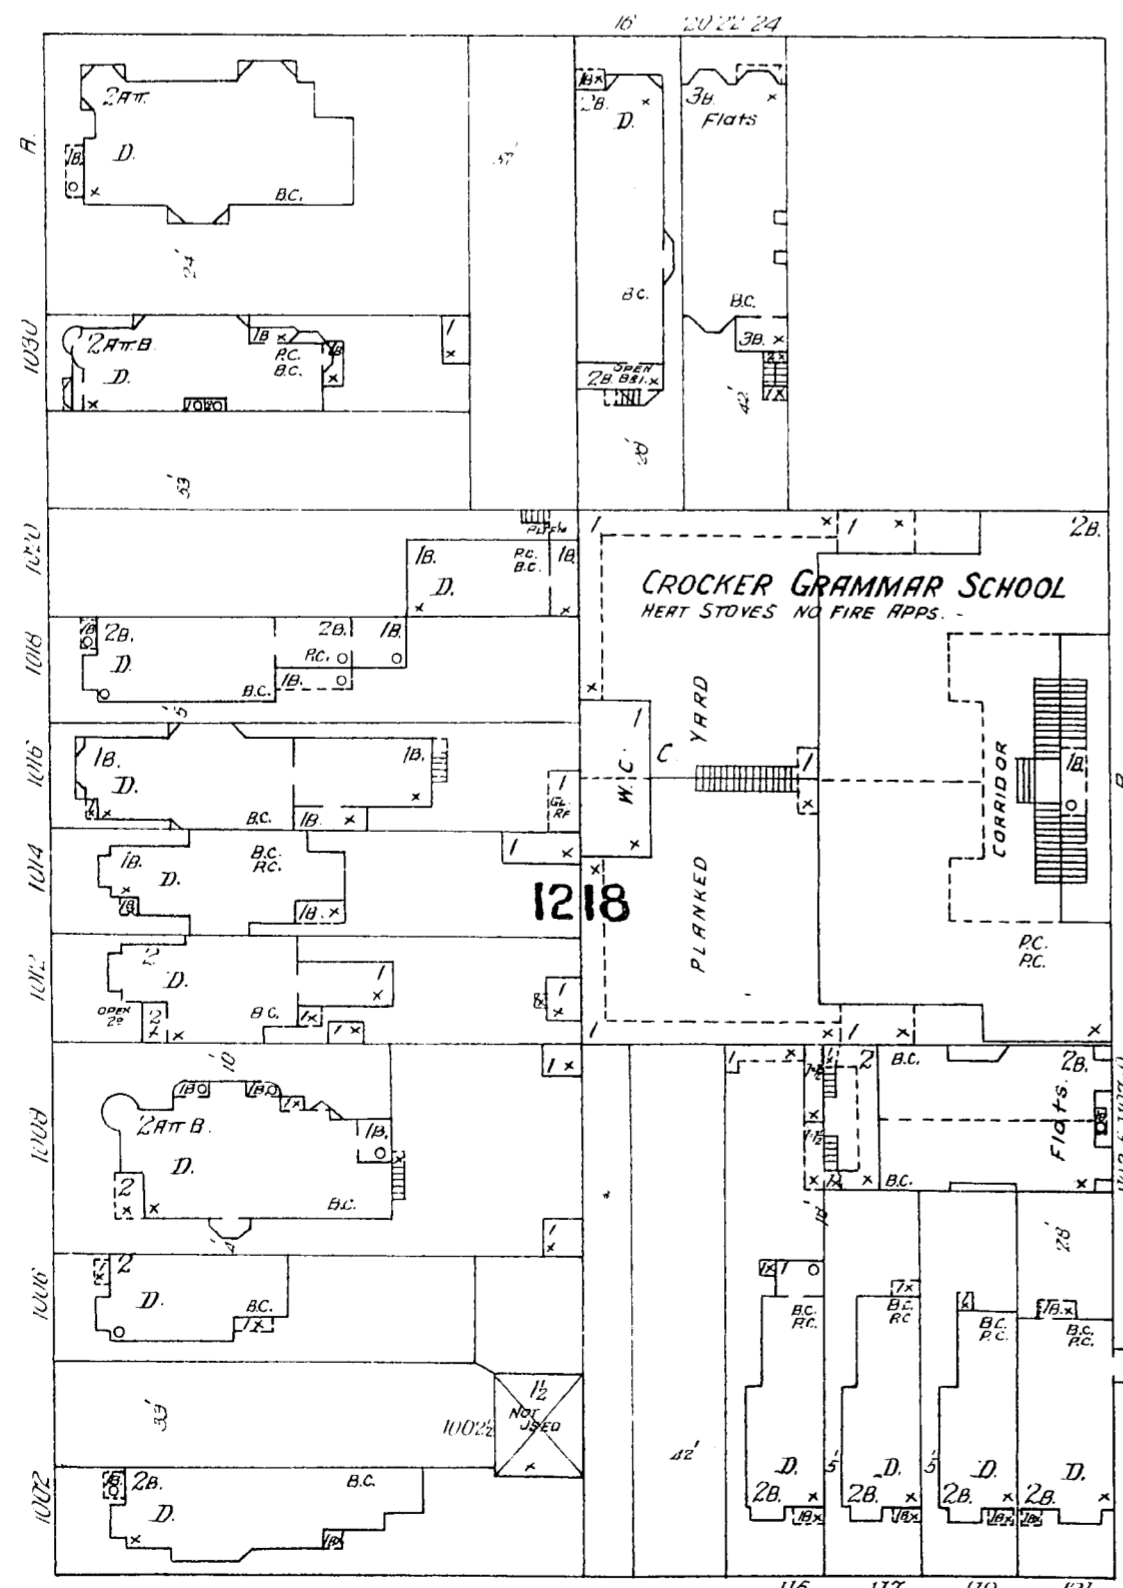

BUENA VISTA PARK

BUENA VISTA AV.

415

HAIGHT

BRODERICK

348 SEE

LYON