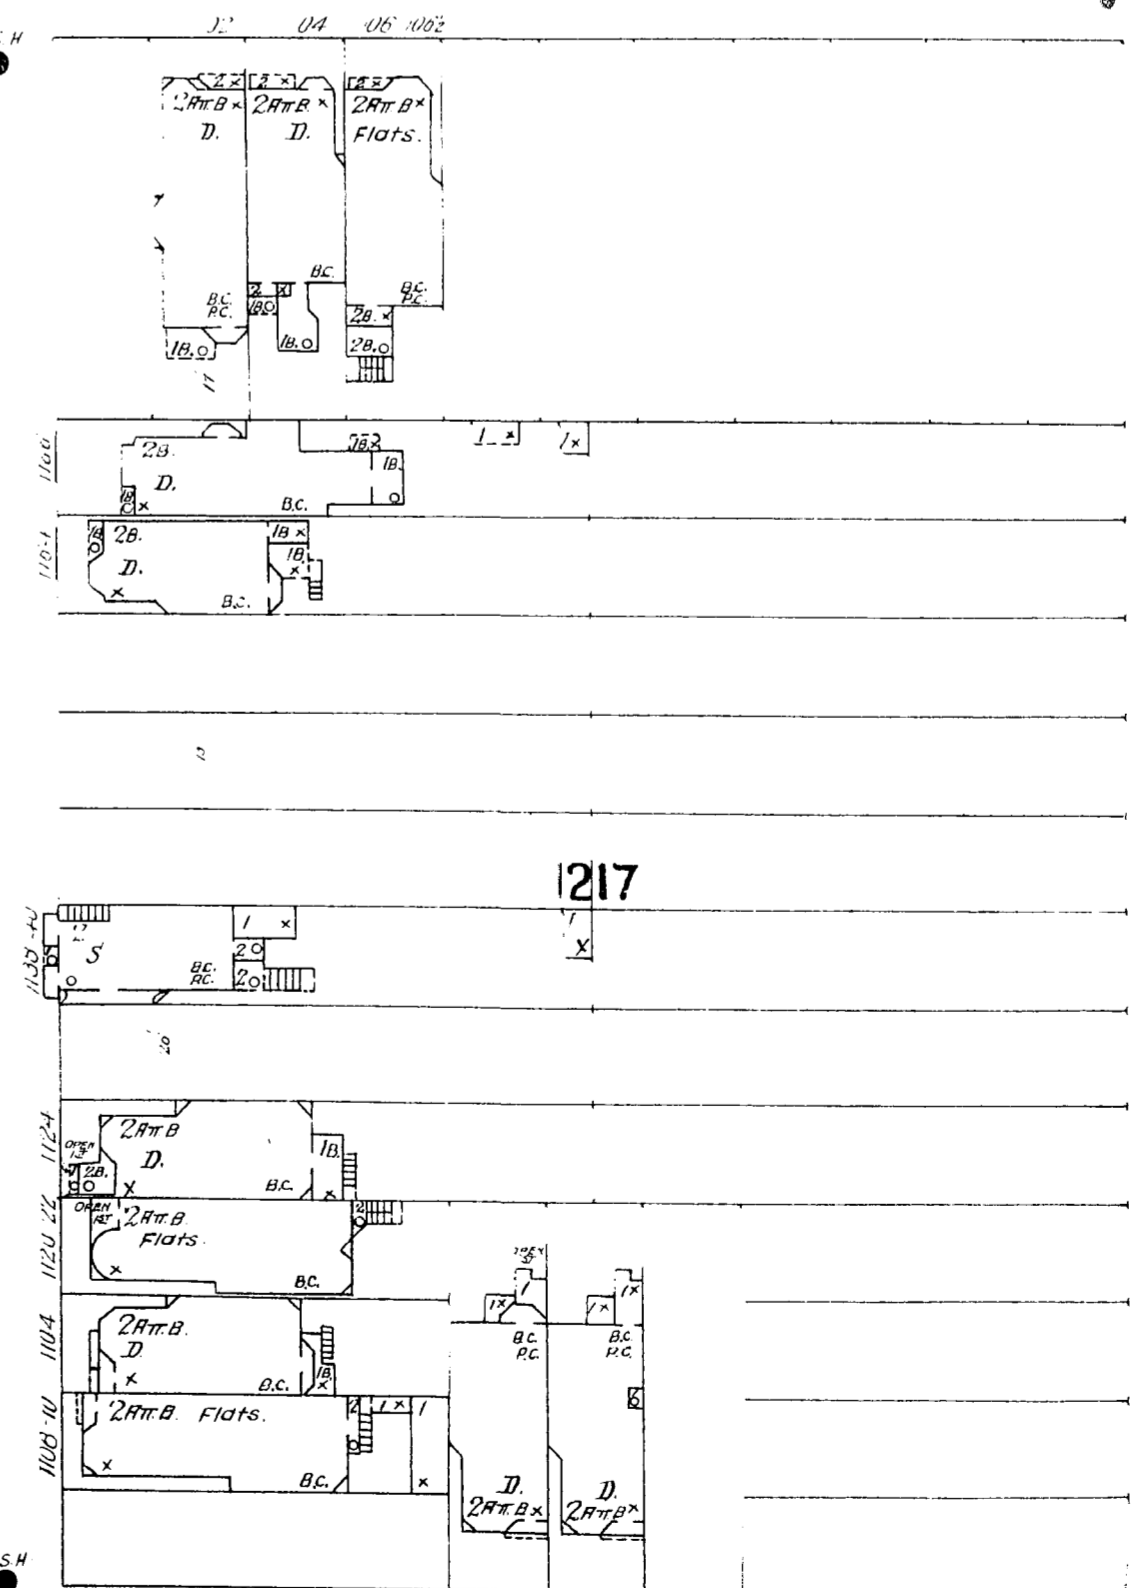

390

ST.

597

689 ft wide

100 feet wide

PAGE

ST.

VOLUME THREE 349

GOLDEN GATE PARK PARKHANDLE - 275 ft wide.