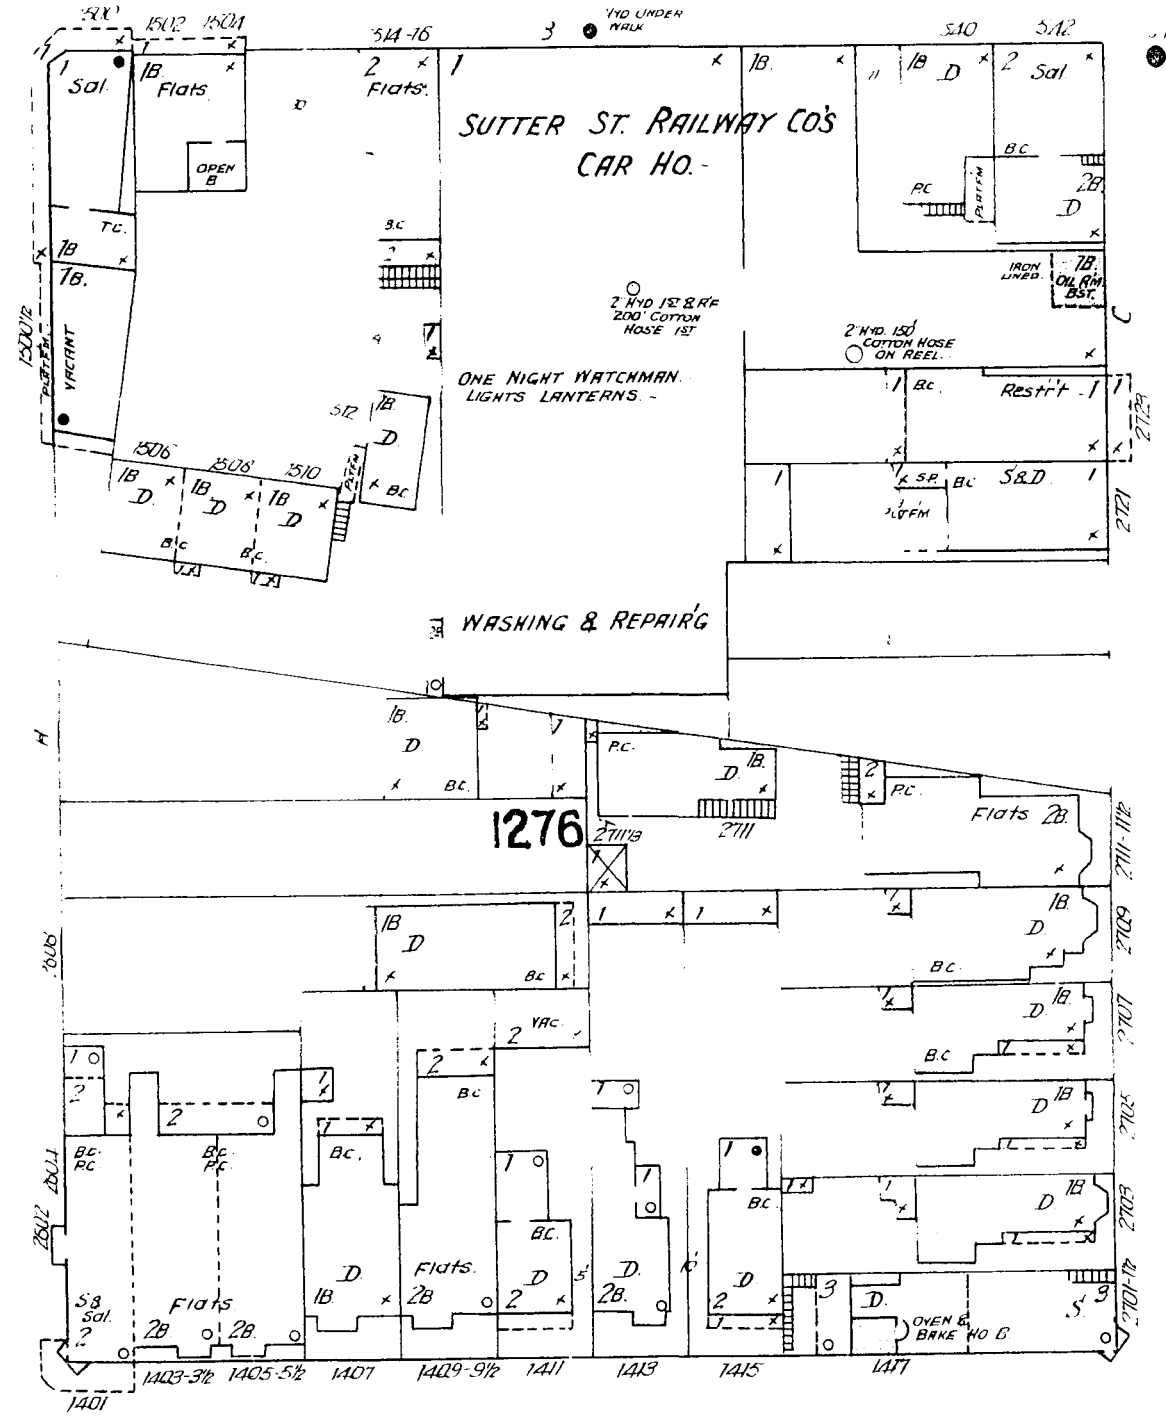

437

EUGENIE

JOSEPHINE

CENTRAL

AV.

LYON

ST.

379

395

68'9"

437

ST.

CEMETERY

CHLVARY

TURK

68'9"

AV.

POINT LOBOS

GEARY

SUTTER

68'9"

68'9"