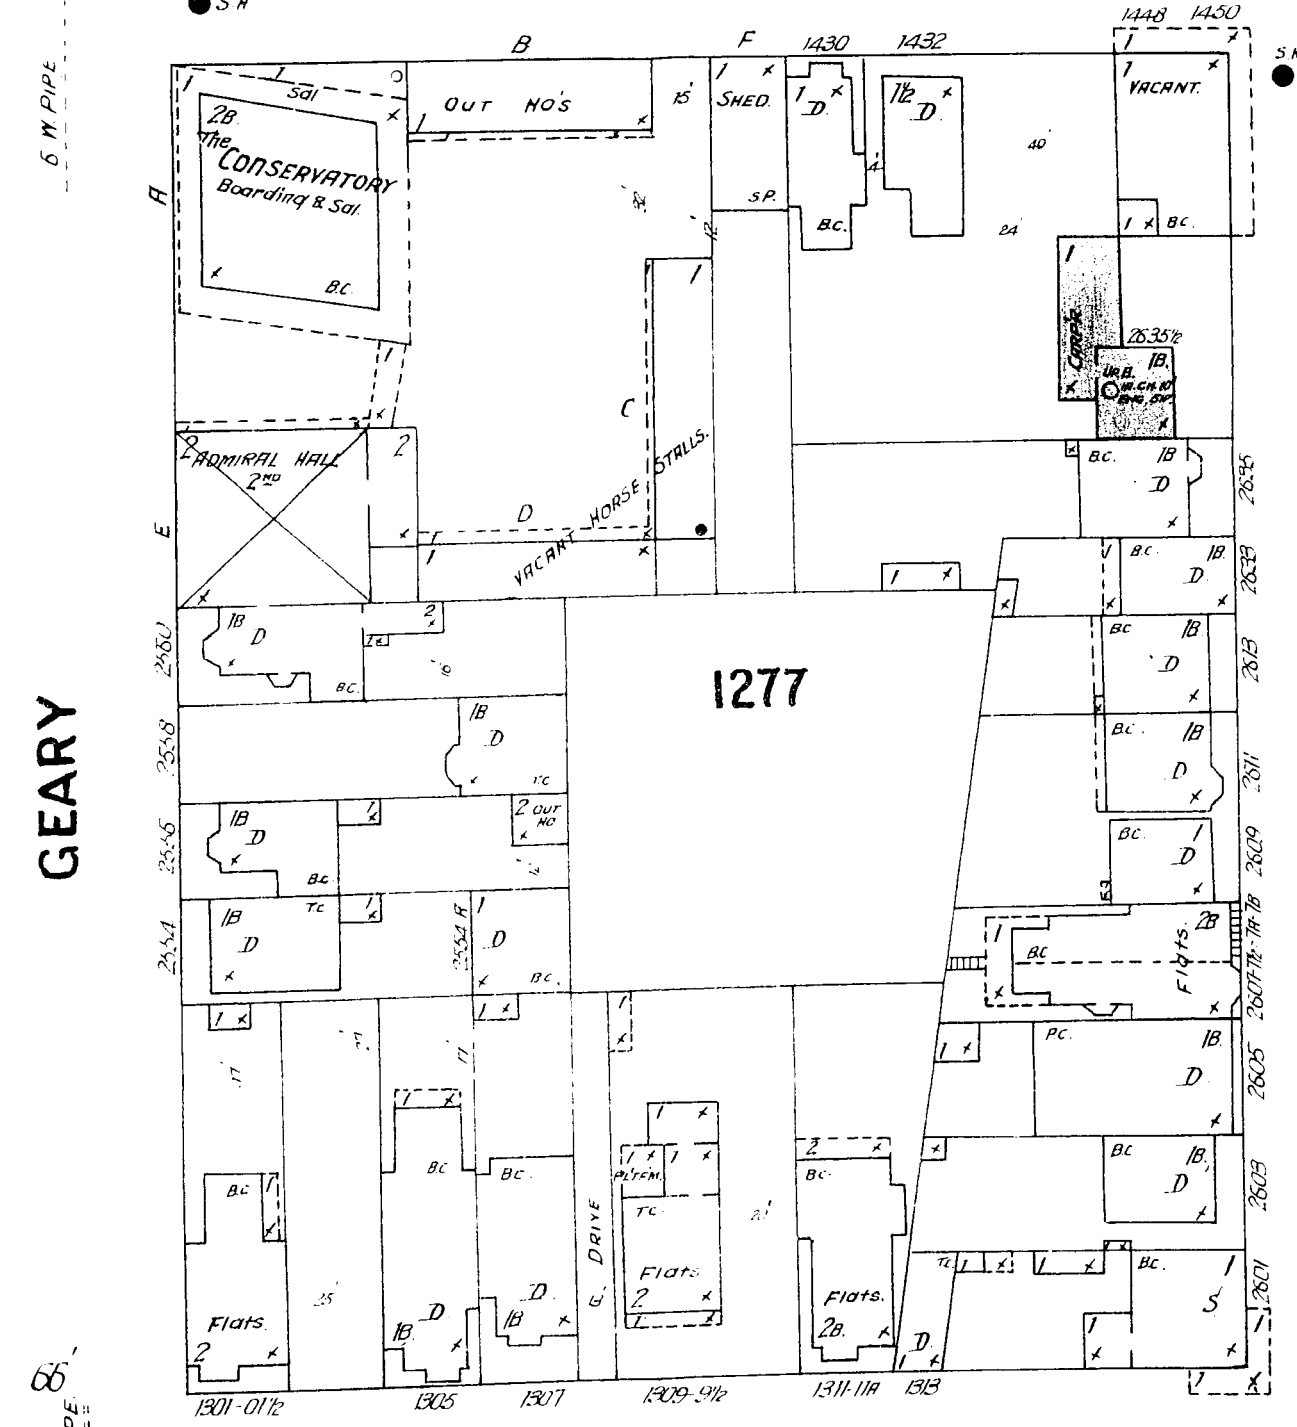

437

EUGENIE

JOSEPHINE

CENTRAL

AV.

LYON

ST.

379

395

68'9"

437

ST.

CEMETERY

CHLVARY

TURK

68'9"

AV.

POINT LOBOS

GEARY

SUTTER

68'9"

68'9"