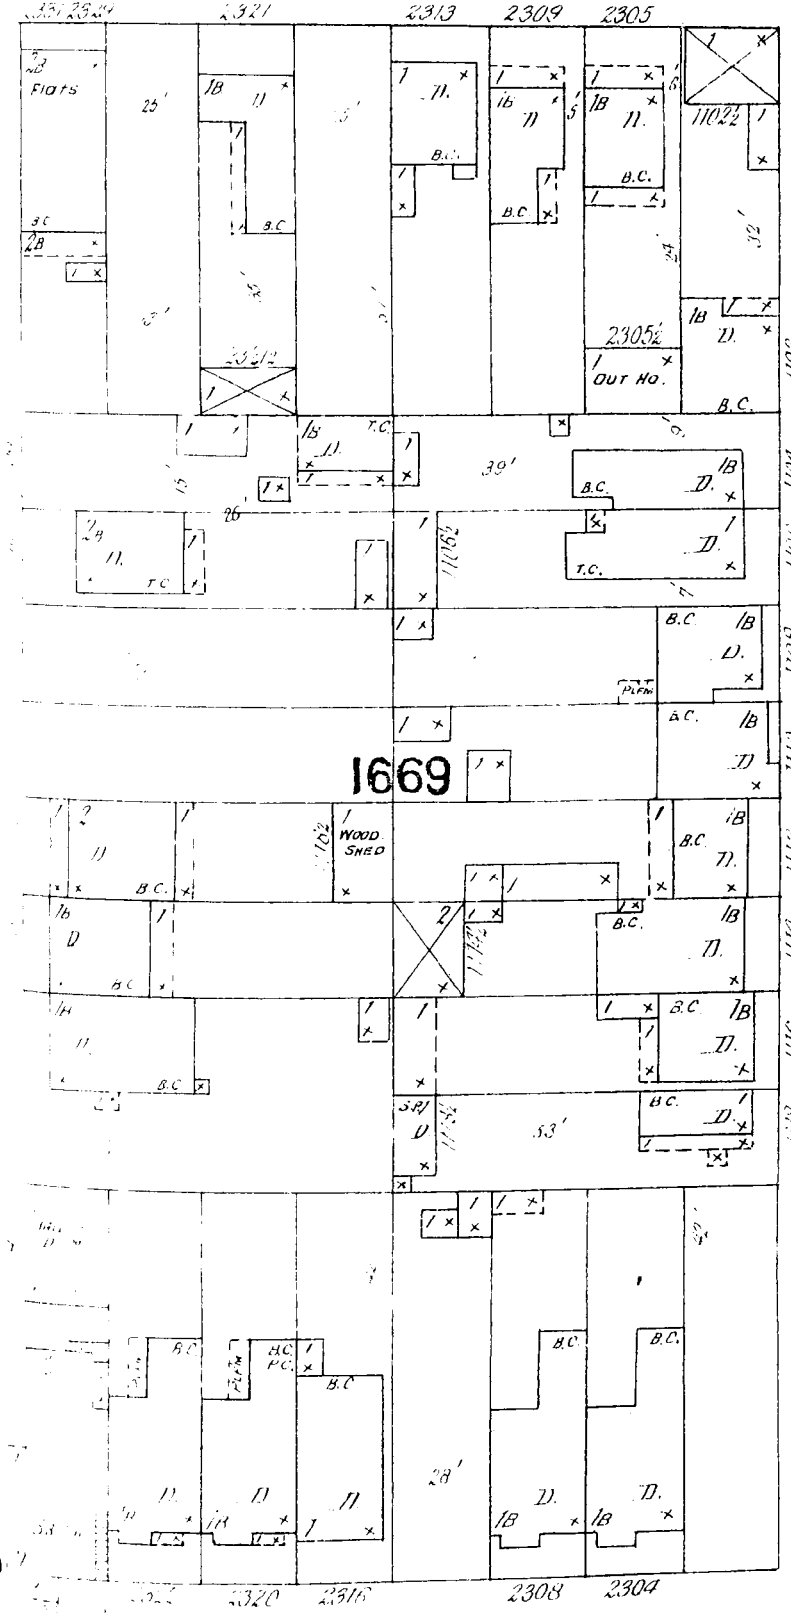

1669

2255

2479

RHODE ISLAND

569

DE HARU

23RD ST.

566