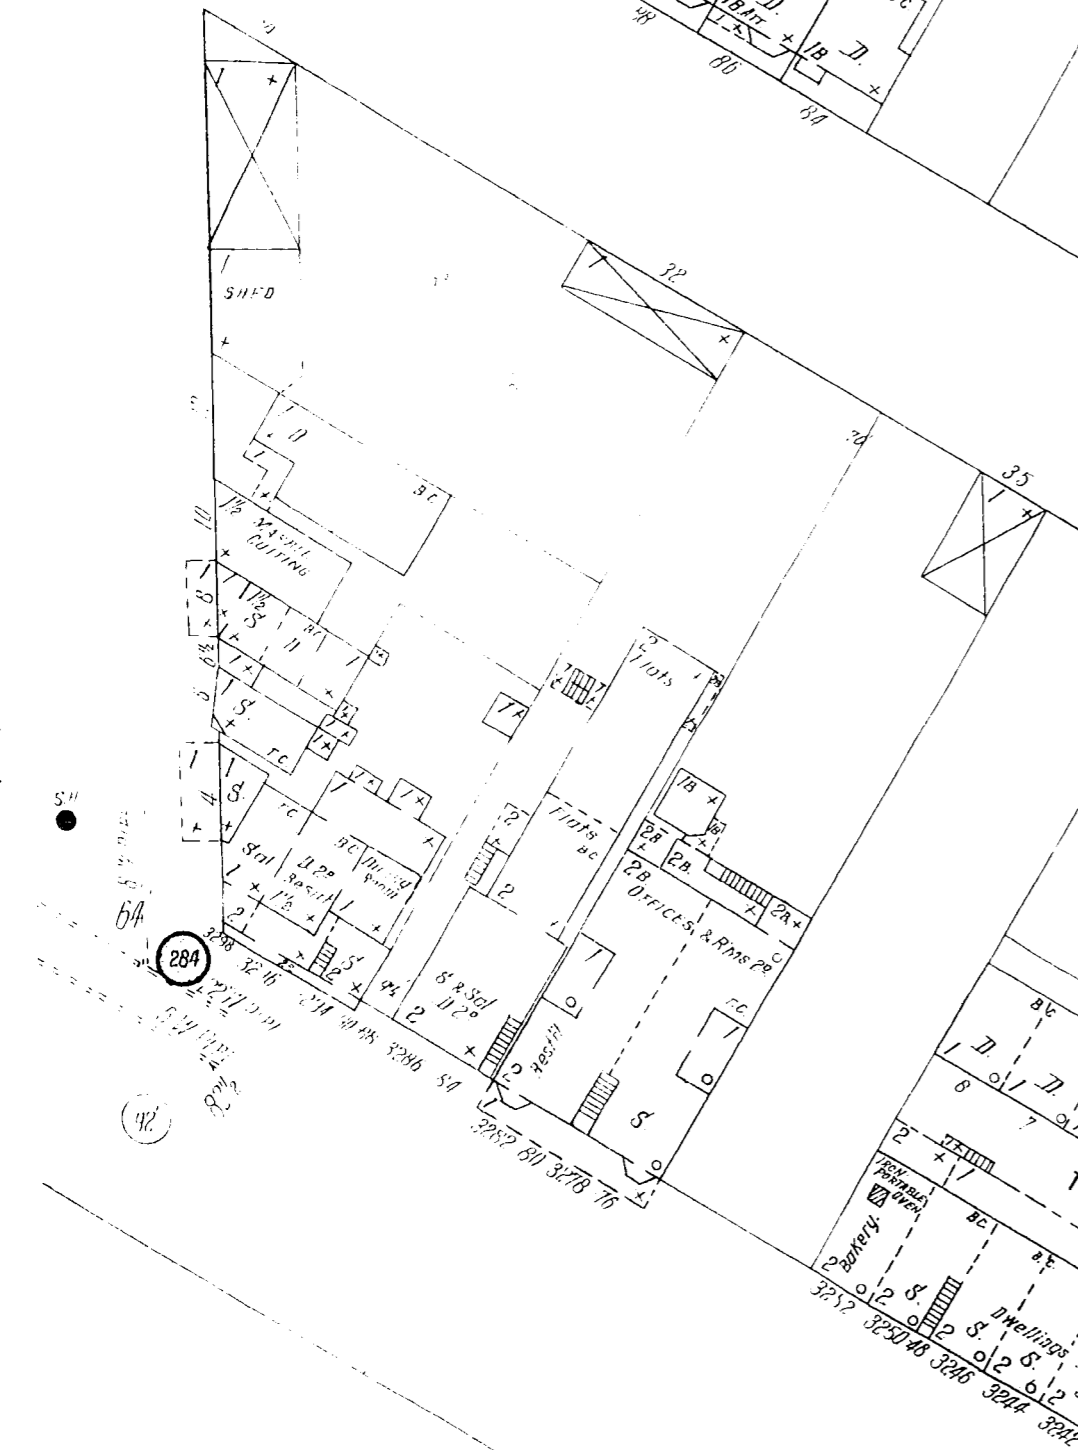

633

646

DOLORES

647

Scale of Feet. 50 100 150

ST.

29TH

VALLEY

SAN JOSE

AV.

TIFFANY MARKET ST. RAILWAY CO'S VALENCIA ST. CAR HO.

MISSION

575

VOLUME FIVE

ST. 28TH

GUERRERO