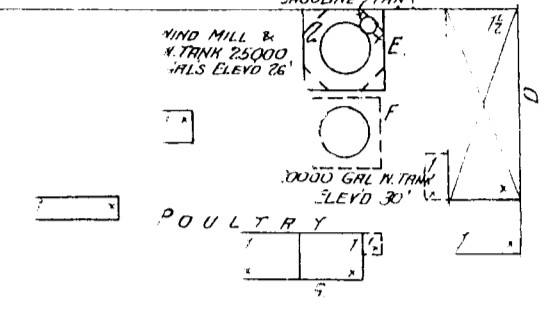

704

INDIA 0 AV. 60'

701 SILVER AV.

PACIFIC HEBREW ORPHAN ASYLUM AND HOME SOCIETY

HEAT HOT WATER LIGHTS GASOLINE GAS FED FROM 700 GAL. TANK BY AUTO. PRESSURE PUMP IN TANK. NO WATER SUPPLY FROM WELL & PUMP SHOWN ON SHEET '03 INTO TANKS SHOWN ON THIS SHEET