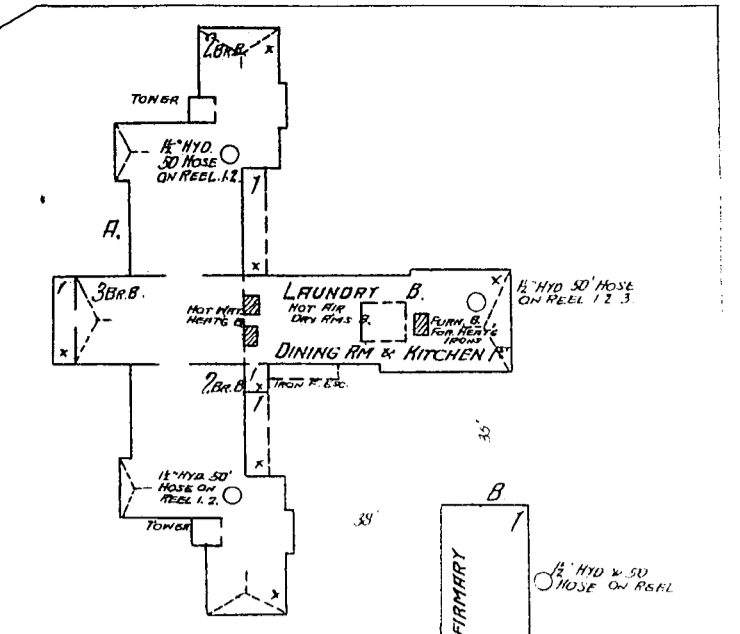

704

INDIA 0 AV. 60'

701 SILVER AV.

PACIFIC HEBREW ORPHAN ASYLUM AND HOME SOCIETY

HEAT HOT WATER LIGHTS GASOLINE GAS FED FROM 700 GAL. TANK BY AUTO. PRESSURE PUMP IN TANK. NO WATER SUPPLY FROM WELL & PUMP SHOWN ON SHEET '03 INTO TANKS SHOWN ON THIS SHEET